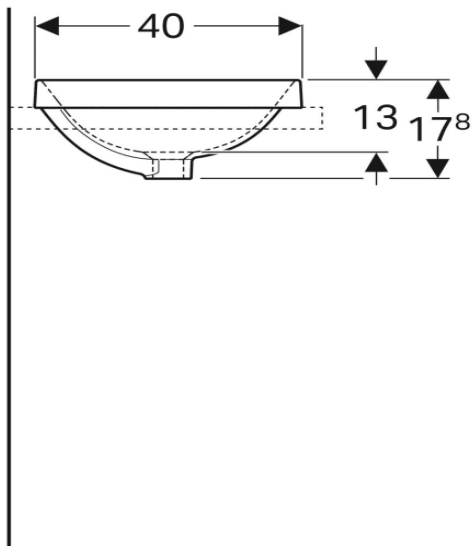

*Oval, B=50cm, T=40cm,
without overflow hole*

500.710.01.2

VariForm Countertop Sink

Oval with battery bank, B=50cm,
T=45cm, without overflow hole

500.714.01.2

VariForm Countertop Sink *Oval, B=55cm, T=40cm, without overflow hole*

500.718.01.2

VariForm Countertop Sink *Oval with battery bank, B=55cm, T=45cm, without overflow hole*

500.722.01.2

VariForm Countertop Sink *Oval with battery bank, B=60cm, T=48cm, without overflow hole*

500.726.01.2

VariForm Bowl Sink *Round with battery bank, D=45 cm, with overflow hole*

500.768.01.2

VariForm Bowl Sink *Oval, B=55cm, T= 40cm,
without overflow hole*

500.771.01.2

VariForm Bowl Sink *Oval with battery bank, B=60cm, T=45cm, without overflow hole*