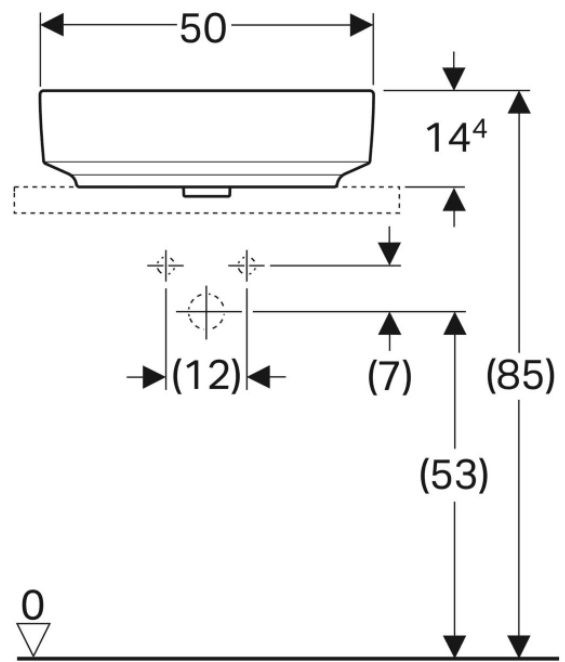

500.726.01.2

VariForm Bowl Sink *Round with battery bank, D=45 cm, with overflow hole*

500.768.01.2

VariForm Bowl Sink *Oval, B=55cm, T= 40cm,
without overflow hole*

500.771.01.2

VariForm Bowl Sink *Oval with battery bank, B=60cm, T=45cm, without overflow hole*

500.773.01.2

VariForm Bowl Sink *Elliptical with battery bank, B=50cm, T=40cm, with overflow hole*

500.775.01.2

VariForm Bowl Sink *Elliptical with battery bank, B=60cm, T=45cm, with overflow hole*

500.777.01.2

VariForm Bowl Sink *Rectangle, B=55cm, T=45cm, without overflow hole*

500.779.01.2

VariForm Bowl Sink *Rectangle with battery bank,
B=60cm, T=45cm*

500.781.01.2

ICon Rimfree Wall-Hung Toilet 53 cm

501.002.00.1