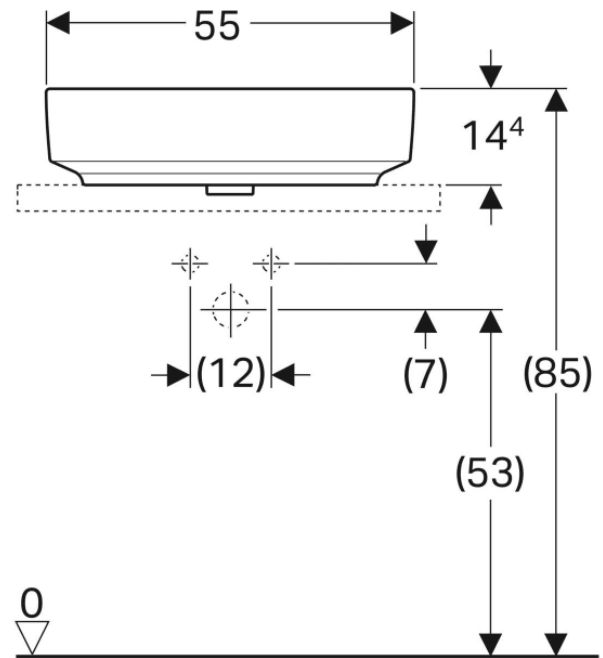

500.718.01.2

VariForm Countertop Sink *Oval with battery bank, B=55cm, T=45cm, without overflow hole*

500.722.01.2

VariForm Countertop Sink *Oval with battery bank, B=60cm, T=48cm, without overflow hole*

500.726.01.2

VariForm Bowl Sink *Round with battery bank, D=45 cm, with overflow hole*

500.768.01.2

VariForm Bowl Sink *Oval, B=55cm, T= 40cm,
without overflow hole*

500.771.01.2

VariForm Bowl Sink *Oval with battery bank, B=60cm, T=45cm, without overflow hole*

500.773.01.2

VariForm Bowl Sink *Elliptical with battery bank, B=50cm, T=40cm, with overflow hole*

500.775.01.2

VariForm Bowl Sink *Elliptical with battery bank, B=60cm, T=45cm, with overflow hole*

500.777.01.2

VariForm Bowl Sink *Rectangle, B=55cm, T=45cm, without overflow hole*

500.779.01.2

VariForm Bowl Sink *Rectangle with battery bank,
B=60cm, T=45cm*

500.781.01.2

ICon Rimfree Wall-Hung Toilet 53 cm

501.002.00.1