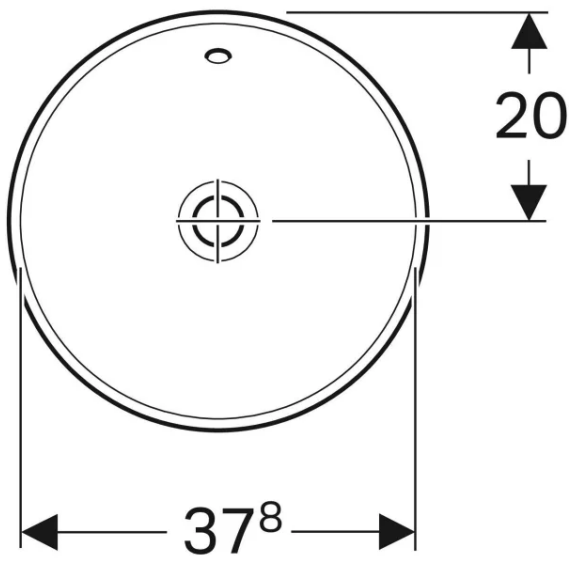

Lappato Chrome

Matt Chrome

VariForm Countertop Sink *Round, D=40cm, with overflow hole*

500.702.01.2

VariForm Countertop Sink *Round with battery bank, D=48cm, without overflow hole*

500.706.01.2

VariForm Countertop Sink

*Oval, B=50cm, T=40cm,
without overflow hole*

500.710.01.2

VariForm Countertop Sink

Oval with battery bank, B=50cm,
T=45cm, without overflow hole

500.714.01.2

VariForm Countertop Sink *Oval, B=55cm, T=40cm, without overflow hole*