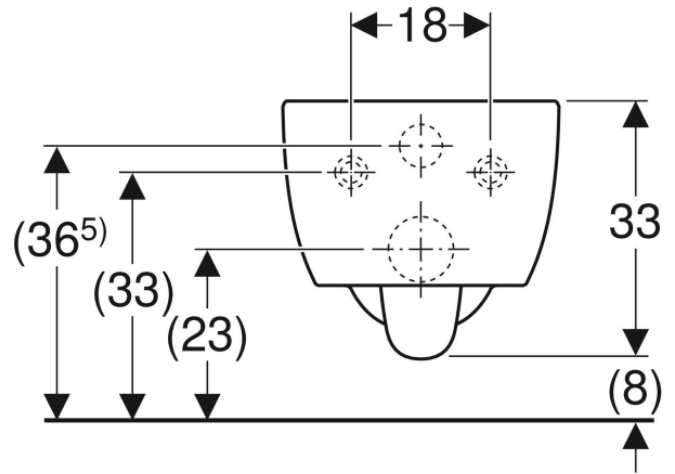

500.726.01.2

VariForm Bowl Sink *Round with battery bank, D=45 cm, with overflow hole*

500.768.01.2

VariForm Bowl Sink *Oval, B=55cm, T= 40cm,
without overflow hole*

500.771.01.2

VariForm Bowl Sink *Oval with battery bank, B=60cm, T=45cm, without overflow hole*

500.773.01.2

VariForm Bowl Sink *Elliptical with battery bank, B=50cm, T=40cm, with overflow hole*

500.775.01.2

VariForm Bowl Sink *Elliptical with battery bank, B=60cm, T=45cm, with overflow hole*

500.777.01.2

VariForm Bowl Sink *Rectangle, B=55cm, T=45cm, without overflow hole*

500.779.01.2

VariForm Bowl Sink *Rectangle with battery bank,
B=60cm, T=45cm*

500.781.01.2

ICon Rimfree Wall-Hung Toilet 53 cm

501.002.00.1

ICon Rimfree Wall-Hung Toilet *concealed mounting,
53 cm*

501.003.00.1

PRODUCT CATA

Senya Wall-Hung Toilet 56 cm

501.016.00.1

PRODUCT CATALOG

W: www.dmcgrubu.com.tr A: Yukarı Öveçler Mah. 1235. Cad. no:9/2 Çankaya Ankara