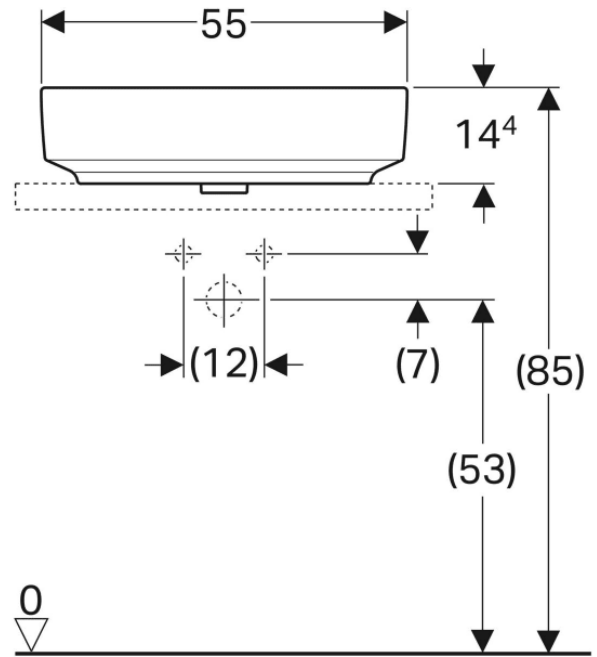

500.718.01.2

VariForm Countertop Sink *Oval with battery bank, B=55cm, T=45cm, without overflow hole*

500.722.01.2

VariForm Countertop Sink *Oval with battery bank, B=60cm, T=48cm, without overflow hole*

500.726.01.2

VariForm Bowl Sink *Round with battery bank, D=45 cm, with overflow hole*

500.768.01.2

VariForm Bowl Sink *Oval, B=55cm, T= 40cm,
without overflow hole*

500.771.01.2

VariForm Bowl Sink *Oval with battery bank, B=60cm, T=45cm, without overflow hole*

500.773.01.2

VariForm Bowl Sink *Elliptical with battery bank, B=50cm, T=40cm, with overflow hole*

500.775.01.2

VariForm Bowl Sink *Elliptical with battery bank, B=60cm, T=45cm, with overflow hole*

500.777.01.2

VariForm Bowl Sink *Rectangle, B=55cm, T=45cm, without overflow hole*

500.779.01.2

VariForm Bowl Sink *Rectangle with battery bank,
B=60cm, T=45cm*

500.781.01.2

ICon Rimfree Wall-Hung Toilet 53 cm

501.002.00.1