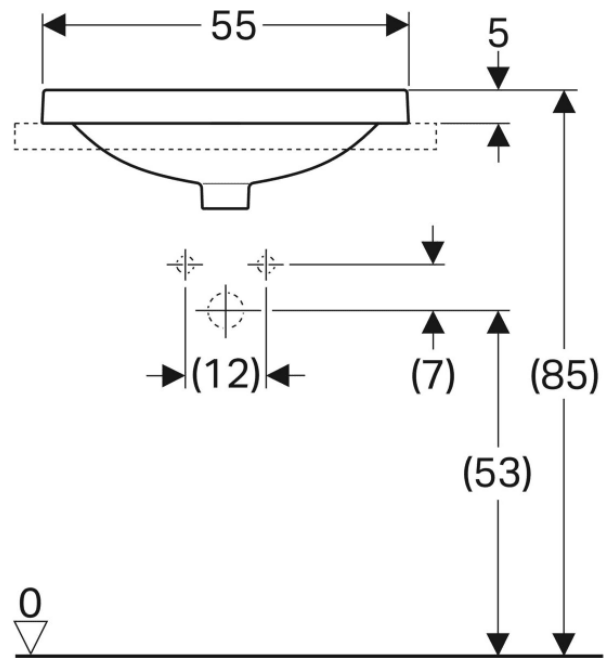

*Oval, B=50cm, T=40cm,
without overflow hole*

500.710.01.2

VariForm Countertop Sink

Oval with battery bank, B=50cm,
T=45cm, without overflow hole

500.714.01.2

VariForm Countertop Sink *Oval, B=55cm, T=40cm, without overflow hole*

500.718.01.2

VariForm Countertop Sink *Oval with battery bank, B=55cm, T=45cm, without overflow hole*

500.722.01.2

VariForm Countertop Sink *Oval with battery bank, B=60cm, T=48cm, without overflow hole*

500.726.01.2

VariForm Bowl Sink *Round with battery bank, D=45 cm, with overflow hole*

500.768.01.2

VariForm Bowl Sink *Oval, B=55cm, T= 40cm,
without overflow hole*

500.771.01.2

VariForm Bowl Sink *Oval with battery bank, B=60cm, T=45cm, without overflow hole*