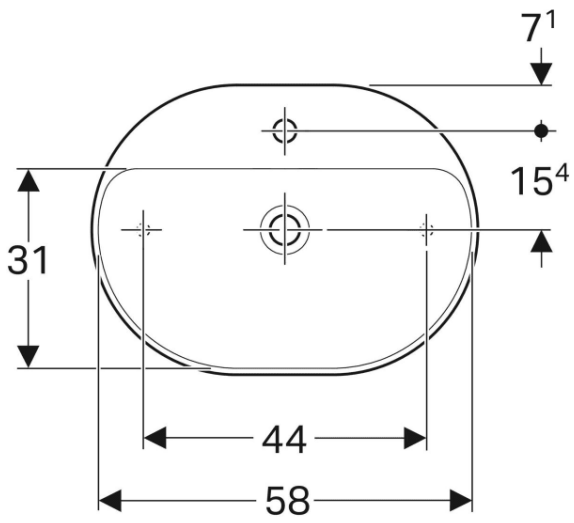

500.726.01.2

VariForm Bowl Sink *Round with battery bank, D=45 cm, with overflow hole*

500.768.01.2

VariForm Bowl Sink *Oval, B=55cm, T= 40cm,
without overflow hole*

500.771.01.2

VariForm Bowl Sink *Oval with battery bank, B=60cm, T=45cm, without overflow hole*

500.773.01.2

VariForm Bowl Sink *Elliptical with battery bank, B=50cm, T=40cm, with overflow hole*

500.775.01.2

VariForm Bowl Sink *Elliptical with battery bank, B=60cm, T=45cm, with overflow hole*

500.777.01.2

VariForm Bowl Sink *Rectangle, B=55cm, T=45cm, without overflow hole*

500.779.01.2

VariForm Bowl Sink *Rectangle with battery bank,
B=60cm, T=45cm*

500.781.01.2

ICon Rimfree Wall-Hung Toilet 53 cm

501.002.00.1