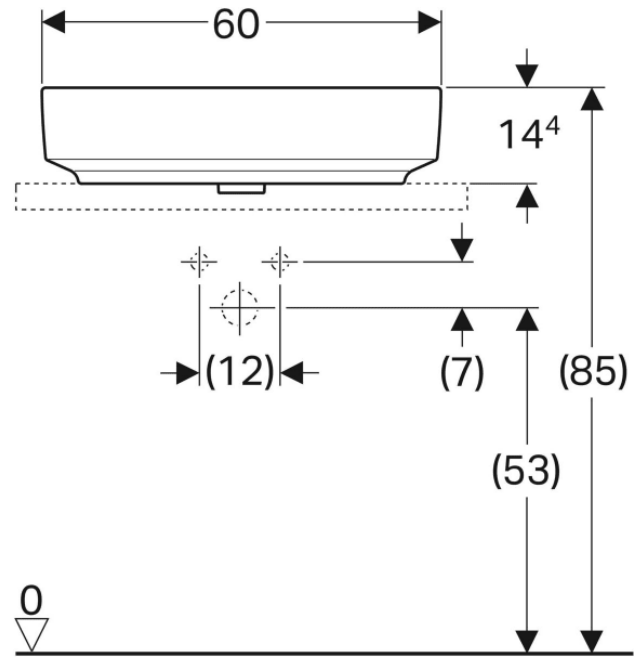

500.718.01.2

VariForm Countertop Sink *Oval with battery bank, B=55cm, T=45cm, without overflow hole*

500.722.01.2

VariForm Countertop Sink *Oval with battery bank, B=60cm, T=48cm, without overflow hole*

500.726.01.2

VariForm Bowl Sink *Round with battery bank, D=45 cm, with overflow hole*

500.768.01.2

VariForm Bowl Sink *Oval, B=55cm, T= 40cm,
without overflow hole*

500.771.01.2

VariForm Bowl Sink *Oval with battery bank, B=60cm, T=45cm, without overflow hole*

500.773.01.2

VariForm Bowl Sink *Elliptical with battery bank, B=50cm, T=40cm, with overflow hole*

500.775.01.2

VariForm Bowl Sink *Elliptical with battery bank, B=60cm, T=45cm, with overflow hole*

500.777.01.2

VariForm Bowl Sink *Rectangle, B=55cm, T=45cm, without overflow hole*

500.779.01.2

VariForm Bowl Sink *Rectangle with battery bank,
B=60cm, T=45cm*

500.781.01.2

ICon Rimfree Wall-Hung Toilet 53 cm

501.002.00.1