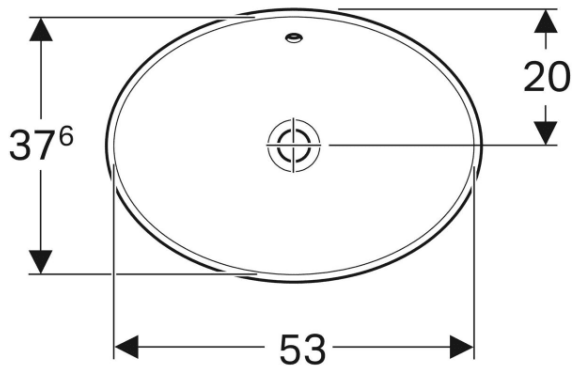

*Oval, B=50cm, T=40cm,
without overflow hole*

500.710.01.2

VariForm Countertop Sink

Oval with battery bank, B=50cm,
T=45cm, without overflow hole

500.714.01.2

VariForm Countertop Sink *Oval, B=55cm, T=40cm, without overflow hole*

500.718.01.2

VariForm Countertop Sink *Oval with battery bank, B=55cm, T=45cm, without overflow hole*

500.722.01.2

VariForm Countertop Sink *Oval with battery bank, B=60cm, T=48cm, without overflow hole*