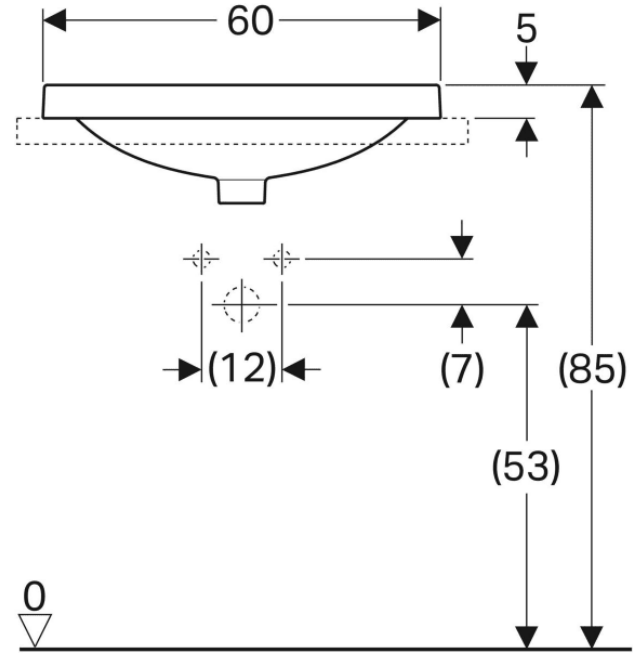

500.718.01.2

VariForm Countertop Sink *Oval with battery bank, B=55cm, T=45cm, without overflow hole*

500.722.01.2

VariForm Countertop Sink *Oval with battery bank, B=60cm, T=48cm, without overflow hole*

500.726.01.2

VariForm Bowl Sink *Round with battery bank, D=45 cm, with overflow hole*

500.768.01.2

VariForm Bowl Sink *Oval, B=55cm, T= 40cm,
without overflow hole*

500.771.01.2

VariForm Bowl Sink *Oval with battery bank, B=60cm, T=45cm, without overflow hole*

500.773.01.2

VariForm Bowl Sink *Elliptical with battery bank, B=50cm, T=40cm, with overflow hole*

500.775.01.2

VariForm Bowl Sink *Elliptical with battery bank, B=60cm, T=45cm, with overflow hole*

500.777.01.2