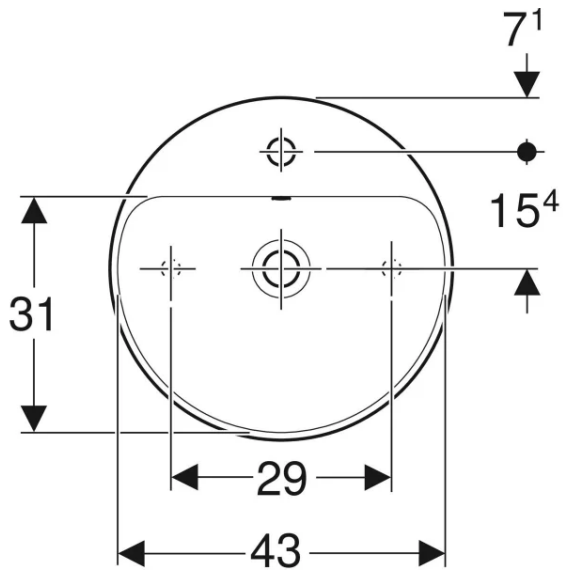

500.718.01.2

VariForm Countertop Sink *Oval with battery bank, B=55cm, T=45cm, without overflow hole*

500.722.01.2

VariForm Countertop Sink *Oval with battery bank, B=60cm, T=48cm, without overflow hole*

500.726.01.2

VariForm Bowl Sink *Round with battery bank, D=45 cm, with overflow hole*

500.768.01.2

VariForm Bowl Sink *Oval, B=55cm, T= 40cm,
without overflow hole*

500.771.01.2

VariForm Bowl Sink *Oval with battery bank, B=60cm, T=45cm, without overflow hole*

500.773.01.2

VariForm Bowl Sink *Elliptical with battery bank, B=50cm, T=40cm, with overflow hole*

500.775.01.2

VariForm Bowl Sink *Elliptical with battery bank, B=60cm, T=45cm, with overflow hole*

500.777.01.2

VariForm Bowl Sink *Rectangle, B=55cm, T=45cm, without overflow hole*

500.779.01.2

VariForm Bowl Sink *Rectangle with battery bank,
B=60cm, T=45cm*

500.781.01.2

ICon Rimfree Wall-Hung Toilet 53 cm

501.002.00.1