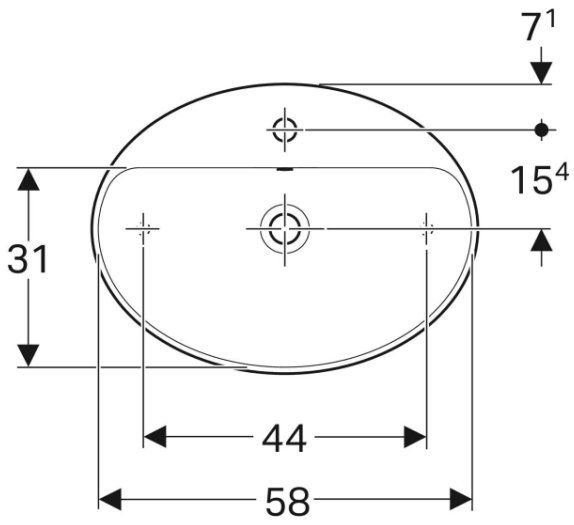

500.718.01.2

VariForm Countertop Sink *Oval with battery bank, B=55cm, T=45cm, without overflow hole*

500.722.01.2

VariForm Countertop Sink *Oval with battery bank, B=60cm, T=48cm, without overflow hole*

500.726.01.2

VariForm Bowl Sink *Round with battery bank, D=45 cm, with overflow hole*

500.768.01.2

VariForm Bowl Sink *Oval, B=55cm, T= 40cm,
without overflow hole*

500.771.01.2

VariForm Bowl Sink *Oval with battery bank, B=60cm, T=45cm, without overflow hole*

500.773.01.2

VariForm Bowl Sink *Elliptical with battery bank, B=50cm, T=40cm, with overflow hole*

500.775.01.2

VariForm Bowl Sink *Elliptical with battery bank, B=60cm, T=45cm, with overflow hole*

500.777.01.2

VariForm Bowl Sink *Rectangle, B=55cm, T=45cm, without overflow hole*

500.779.01.2

VariForm Bowl Sink *Rectangle with battery bank,
B=60cm, T=45cm*

500.781.01.2

ICon Rimfree Wall-Hung Toilet 53 cm

501.002.00.1