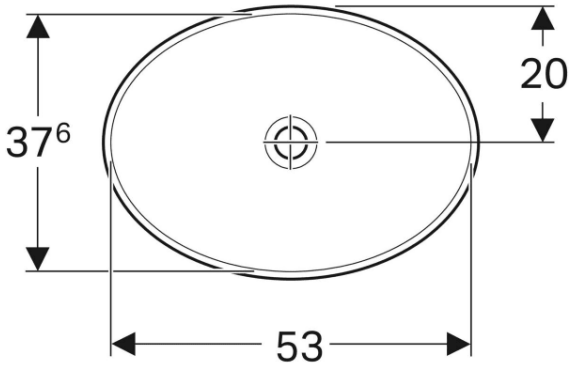

*Oval, B=50cm, T=40cm,
without overflow hole*

500.710.01.2

VariForm Countertop Sink

Oval with battery bank, B=50cm,
T=45cm, without overflow hole

500.714.01.2

VariForm Countertop Sink *Oval, B=55cm, T=40cm, without overflow hole*

500.718.01.2

VariForm Countertop Sink *Oval with battery bank, B=55cm, T=45cm, without overflow hole*

500.722.01.2

VariForm Countertop Sink *Oval with battery bank, B=60cm, T=48cm, without overflow hole*