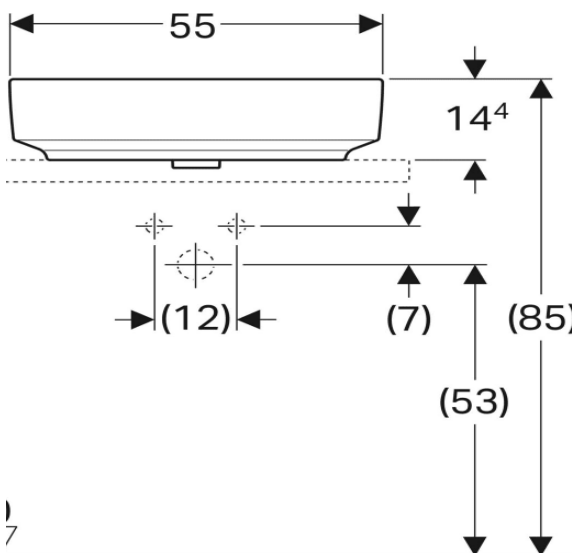

500.726.01.2

VariForm Bowl Sink *Round with battery bank, D=45 cm, with overflow hole*

500.768.01.2

VariForm Bowl Sink *Oval, B=55cm, T= 40cm,
without overflow hole*

500.771.01.2

VariForm Bowl Sink *Oval with battery bank, B=60cm, T=45cm, without overflow hole*

500.773.01.2

VariForm Bowl Sink *Elliptical with battery bank, B=50cm, T=40cm, with overflow hole*

500.775.01.2

VariForm Bowl Sink *Elliptical with battery bank, B=60cm, T=45cm, with overflow hole*

500.777.01.2

VariForm Bowl Sink *Rectangle, B=55cm, T=45cm, without overflow hole*

500.779.01.2

VariForm Bowl Sink *Rectangle with battery bank,
B=60cm, T=45cm*

500.781.01.2

ICon Rimfree Wall-Hung Toilet 53 cm

501.002.00.1