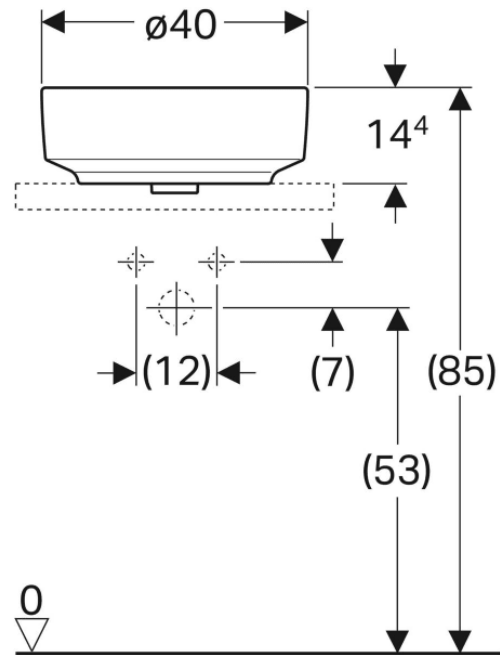

*Oval, B=50cm, T=40cm,
without overflow hole*

500.710.01.2

VariForm Countertop Sink

Oval with battery bank, B=50cm,
T=45cm, without overflow hole

500.714.01.2

VariForm Countertop Sink *Oval, B=55cm, T=40cm, without overflow hole*

500.718.01.2

VariForm Countertop Sink *Oval with battery bank, B=55cm, T=45cm, without overflow hole*

500.722.01.2

VariForm Countertop Sink *Oval with battery bank, B=60cm, T=48cm, without overflow hole*

500.726.01.2

VariForm Bowl Sink *Round with battery bank, D=45 cm, with overflow hole*

500.768.01.2

VariForm Bowl Sink *Oval, B=55cm, T= 40cm,
without overflow hole*

500.771.01.2

VariForm Bowl Sink *Oval with battery bank, B=60cm, T=45cm, without overflow hole*

500.773.01.2

VariForm Bowl Sink *Elliptical with battery bank, B=50cm, T=40cm, with overflow hole*

500.775.01.2

VariForm Bowl Sink *Elliptical with battery bank, B=60cm, T=45cm, with overflow hole*

500.777.01.2