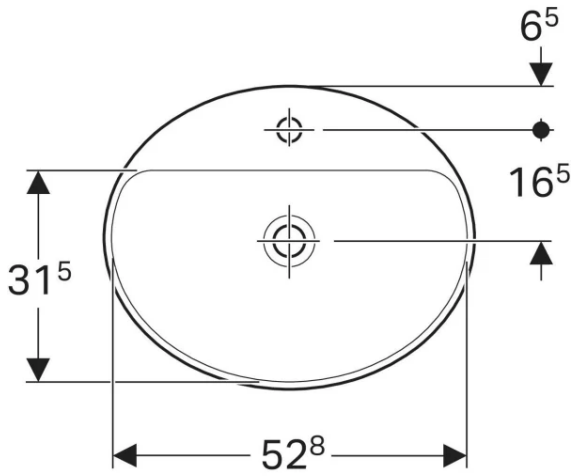

*Oval, B=50cm, T=40cm,
without overflow hole*

500.710.01.2

VariForm Countertop Sink

Oval with battery bank, B=50cm,
T=45cm, without overflow hole

500.714.01.2

VariForm Countertop Sink *Oval, B=55cm, T=40cm, without overflow hole*

500.718.01.2

VariForm Countertop Sink *Oval with battery bank, B=55cm, T=45cm, without overflow hole*

500.722.01.2

VariForm Countertop Sink *Oval with battery bank, B=60cm, T=48cm, without overflow hole*