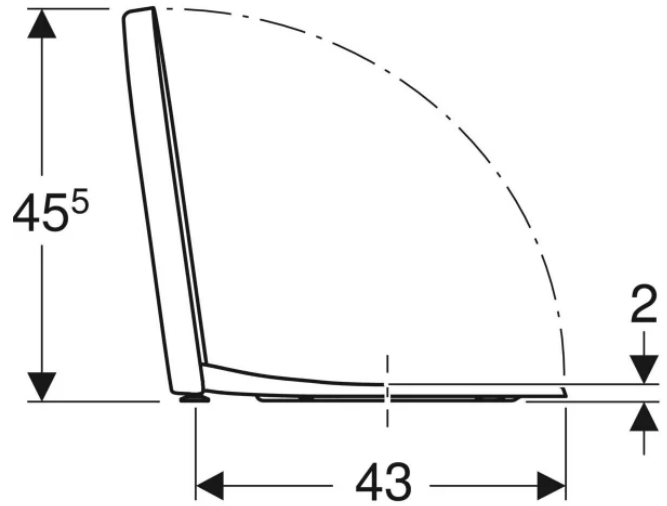

Lappato Chrome

Matt Chrome

VariForm Countertop Sink *Round, D=40cm, with overflow hole*

500.702.01.2

VariForm Countertop Sink *Round with battery bank, D=48cm, without overflow hole*

500.706.01.2

VariForm Countertop Sink