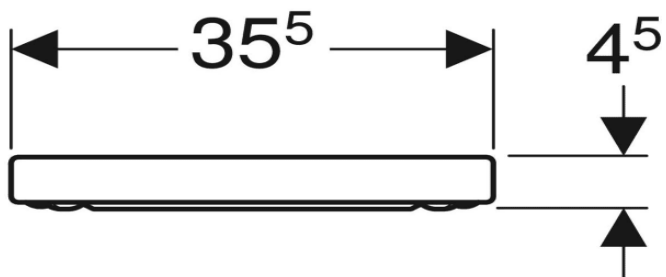

Lappato Chrome

Matt Chrome

VariForm Countertop Sink *Round, D=40cm, with overflow hole*

500.702.01.2

VariForm Countertop Sink *Round with battery bank, D=48cm, without overflow hole*

500.706.01.2

VariForm Countertop Sink