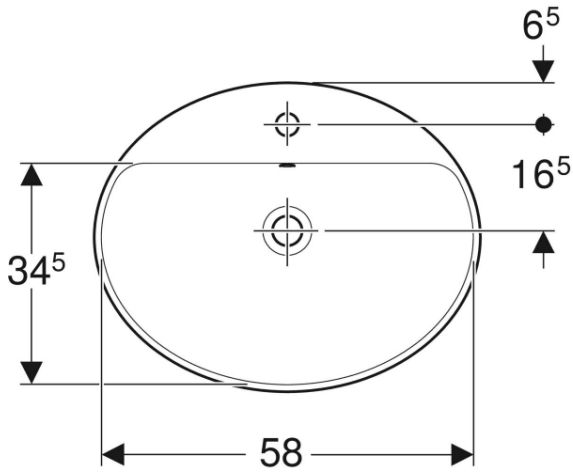

*Oval, B=50cm, T=40cm,
without overflow hole*

500.710.01.2

VariForm Countertop Sink

Oval with battery bank, B=50cm,
T=45cm, without overflow hole

500.714.01.2

VariForm Countertop Sink *Oval, B=55cm, T=40cm, without overflow hole*

500.718.01.2

VariForm Countertop Sink *Oval with battery bank, B=55cm, T=45cm, without overflow hole*

500.722.01.2

VariForm Countertop Sink *Oval with battery bank, B=60cm, T=48cm, without overflow hole*

500.726.01.2

VariForm Bowl Sink *Round with battery bank, D=45 cm, with overflow hole*

500.768.01.2

VariForm Bowl Sink *Oval, B=55cm, T= 40cm,
without overflow hole*

500.771.01.2

VariForm Bowl Sink *Oval with battery bank, B=60cm, T=45cm, without overflow hole*

500.773.01.2

VariForm Bowl Sink *Elliptical with battery bank, B=50cm, T=40cm, with overflow hole*

500.775.01.2

VariForm Bowl Sink *Elliptical with battery bank, B=60cm, T=45cm, with overflow hole*

500.777.01.2