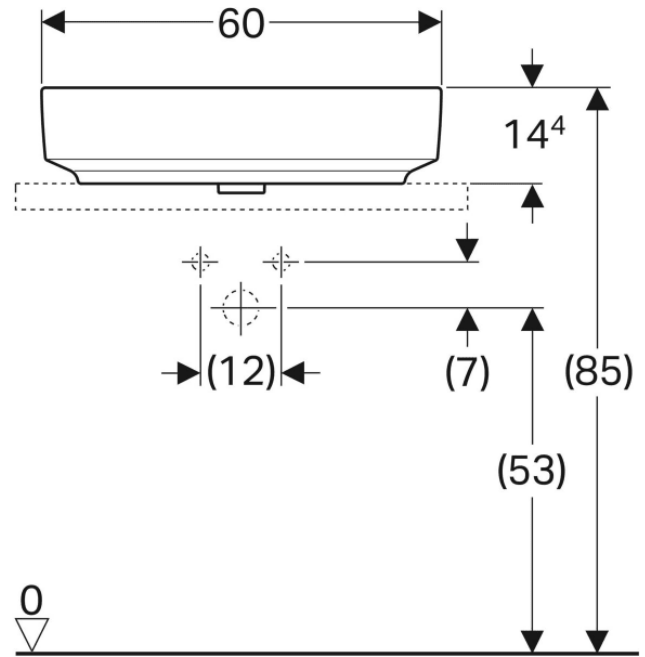

500.726.01.2

VariForm Bowl Sink *Round with battery bank, D=45 cm, with overflow hole*

500.768.01.2

VariForm Bowl Sink *Oval, B=55cm, T= 40cm,
without overflow hole*

500.771.01.2

VariForm Bowl Sink *Oval with battery bank, B=60cm, T=45cm, without overflow hole*

500.773.01.2

VariForm Bowl Sink *Elliptical with battery bank, B=50cm, T=40cm, with overflow hole*

500.775.01.2

VariForm Bowl Sink *Elliptical with battery bank, B=60cm, T=45cm, with overflow hole*

500.777.01.2

VariForm Bowl Sink *Rectangle, B=55cm, T=45cm, without overflow hole*

500.779.01.2

VariForm Bowl Sink *Rectangle with battery bank,
B=60cm, T=45cm*

500.781.01.2

ICon Rimfree Wall-Hung Toilet 53 cm

501.002.00.1

ICon Rimfree Wall-Hung Toilet *concealed mounting,
53 cm*

501.003.00.1

PRODUCT CATA

Senya Wall-Hung Toilet 56 cm

501.016.00.1

PRODUCT CATALOG

W: www.dmcgrubu.com.tr A: Yukarı Öveçler Mah. 1235. Cad. no:9/2 Çankaya Ankara