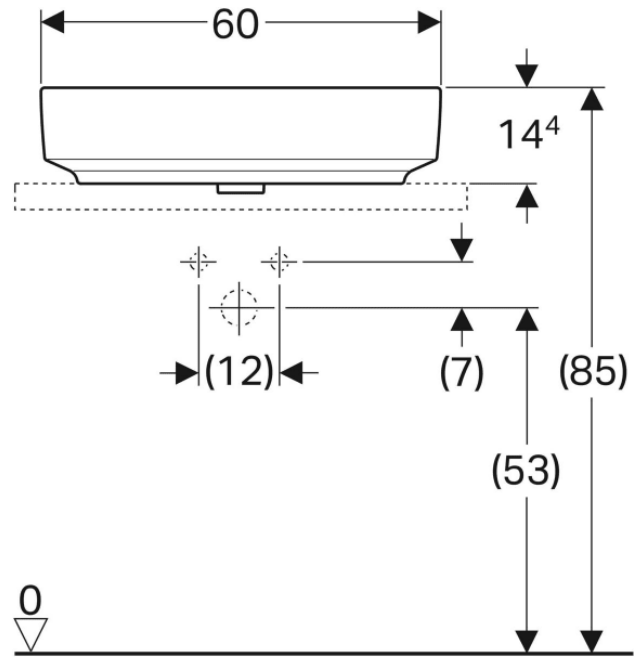

500.718.01.2

VariForm Countertop Sink *Oval with battery bank, B=55cm, T=45cm, without overflow hole*

500.722.01.2

VariForm Countertop Sink *Oval with battery bank, B=60cm, T=48cm, without overflow hole*

500.726.01.2

VariForm Bowl Sink *Round with battery bank, D=45 cm, with overflow hole*

500.768.01.2

VariForm Bowl Sink *Oval, B=55cm, T= 40cm,
without overflow hole*

500.771.01.2

VariForm Bowl Sink *Oval with battery bank, B=60cm, T=45cm, without overflow hole*

500.773.01.2

VariForm Bowl Sink *Elliptical with battery bank, B=50cm, T=40cm, with overflow hole*

500.775.01.2

VariForm Bowl Sink *Elliptical with battery bank, B=60cm, T=45cm, with overflow hole*

500.777.01.2

VariForm Bowl Sink *Rectangle, B=55cm, T=45cm, without overflow hole*

500.779.01.2

VariForm Bowl Sink *Rectangle with battery bank,
B=60cm, T=45cm*

500.781.01.2

ICon Rimfree Wall-Hung Toilet 53 cm

501.002.00.1