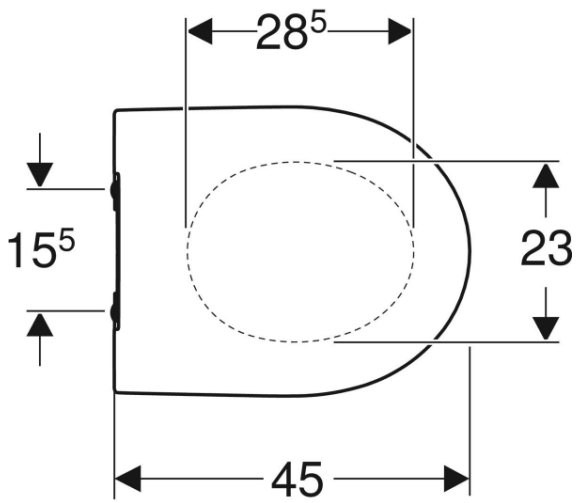

500.726.01.2

VariForm Bowl Sink *Round with battery bank, D=45 cm, with overflow hole*

500.768.01.2

VariForm Bowl Sink *Oval, B=55cm, T= 40cm,
without overflow hole*

500.771.01.2

VariForm Bowl Sink *Oval with battery bank, B=60cm, T=45cm, without overflow hole*

500.773.01.2

VariForm Bowl Sink *Elliptical with battery bank, B=50cm, T=40cm, with overflow hole*

500.775.01.2

VariForm Bowl Sink *Elliptical with battery bank, B=60cm, T=45cm, with overflow hole*

500.777.01.2

VariForm Bowl Sink *Rectangle, B=55cm, T=45cm, without overflow hole*

500.779.01.2

VariForm Bowl Sink *Rectangle with battery bank,
B=60cm, T=45cm*

500.781.01.2

ICon Rimfree Wall-Hung Toilet 53 cm

501.002.00.1

ICon Rimfree Wall-Hung Toilet *concealed mounting,
53 cm*

501.003.00.1

PRODUCT CATA

Senya Wall-Hung Toilet 56 cm

501.016.00.1

PRODUCT CATALOG

W: www.dmcgrubu.com.tr A: Yukarı Öveçler Mah. 1235. Cad. no:9/2 Çankaya Ankara