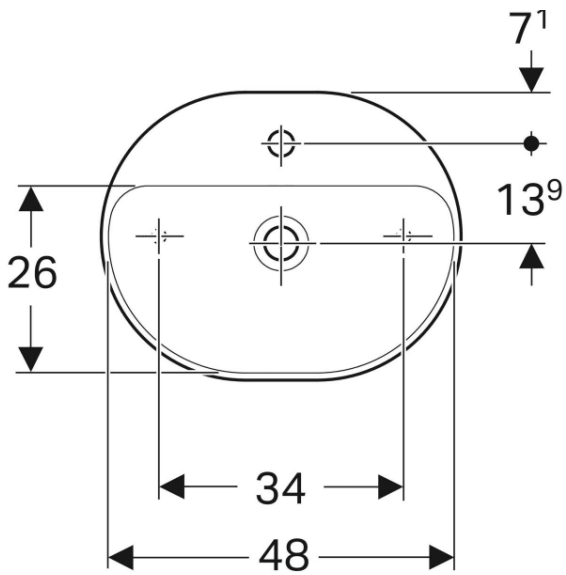

500.726.01.2

VariForm Bowl Sink *Round with battery bank, D=45 cm, with overflow hole*

500.768.01.2

VariForm Bowl Sink *Oval, B=55cm, T= 40cm,
without overflow hole*

500.771.01.2

VariForm Bowl Sink *Oval with battery bank, B=60cm, T=45cm, without overflow hole*

500.773.01.2

VariForm Bowl Sink *Elliptical with battery bank, B=50cm, T=40cm, with overflow hole*

500.775.01.2

VariForm Bowl Sink *Elliptical with battery bank, B=60cm, T=45cm, with overflow hole*

500.777.01.2

VariForm Bowl Sink *Rectangle, B=55cm, T=45cm, without overflow hole*

500.779.01.2

VariForm Bowl Sink *Rectangle with battery bank,
B=60cm, T=45cm*

500.781.01.2

ICon Rimfree Wall-Hung Toilet 53 cm

501.002.00.1

ICon Rimfree Wall-Hung Toilet *concealed mounting,
53 cm*

501.003.00.1

PRODUCT CATA

Senya Wall-Hung Toilet 56 cm

501.016.00.1

PRODUCT CATALOG

W: www.dmcgrubu.com.tr A: Yukarı Öveçler Mah. 1235. Cad. no:9/2 Çankaya Ankara