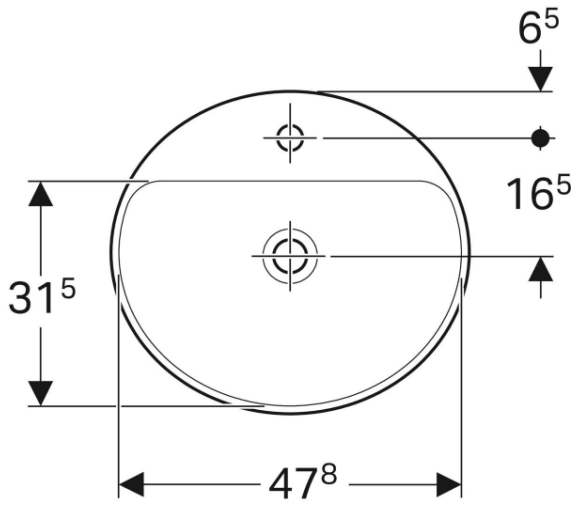

*Oval, B=50cm, T=40cm,
without overflow hole*

500.710.01.2

VariForm Countertop Sink

Oval with battery bank, B=50cm,
T=45cm, without overflow hole

500.714.01.2

VariForm Countertop Sink *Oval, B=55cm, T=40cm, without overflow hole*

500.718.01.2

VariForm Countertop Sink *Oval with battery bank, B=55cm, T=45cm, without overflow hole*

500.722.01.2

VariForm Countertop Sink *Oval with battery bank, B=60cm, T=48cm, without overflow hole*

500.726.01.2

VariForm Bowl Sink *Round with battery bank, D=45 cm, with overflow hole*

500.768.01.2

VariForm Bowl Sink *Oval, B=55cm, T= 40cm,
without overflow hole*

500.771.01.2

VariForm Bowl Sink *Oval with battery bank, B=60cm, T=45cm, without overflow hole*