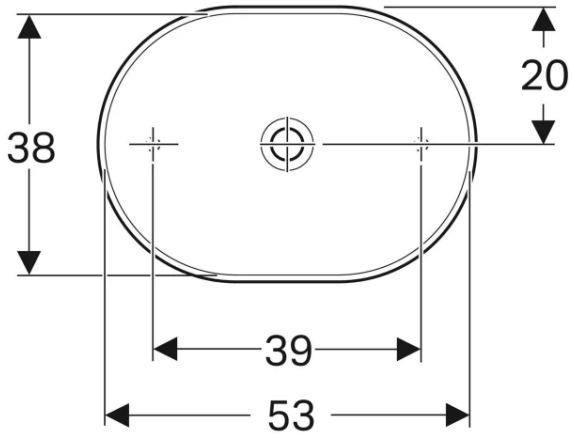

500.718.01.2

VariForm Countertop Sink *Oval with battery bank, B=55cm, T=45cm, without overflow hole*

500.722.01.2

VariForm Countertop Sink *Oval with battery bank, B=60cm, T=48cm, without overflow hole*

500.726.01.2

VariForm Bowl Sink *Round with battery bank, D=45 cm, with overflow hole*

500.768.01.2

VariForm Bowl Sink *Oval, B=55cm, T= 40cm,
without overflow hole*

500.771.01.2

VariForm Bowl Sink *Oval with battery bank, B=60cm, T=45cm, without overflow hole*

500.773.01.2

VariForm Bowl Sink *Elliptical with battery bank, B=50cm, T=40cm, with overflow hole*

500.775.01.2

VariForm Bowl Sink *Elliptical with battery bank, B=60cm, T=45cm, with overflow hole*

500.777.01.2

VariForm Bowl Sink *Rectangle, B=55cm, T=45cm, without overflow hole*

500.779.01.2

VariForm Bowl Sink *Rectangle with battery bank,
B=60cm, T=45cm*

500.781.01.2

ICon Rimfree Wall-Hung Toilet 53 cm

501.002.00.1