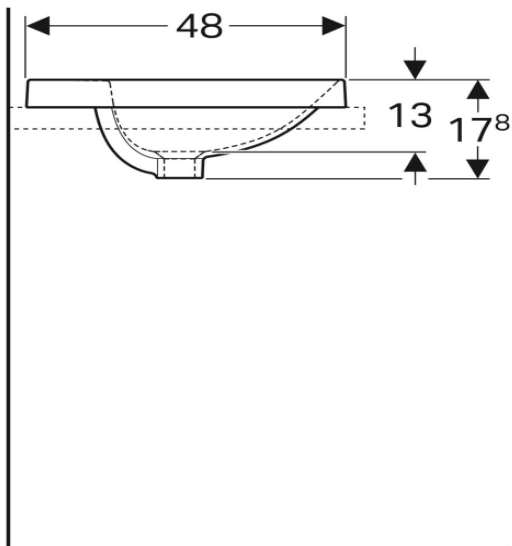

*Oval, B=50cm, T=40cm,
without overflow hole*

500.710.01.2

VariForm Countertop Sink

Oval with battery bank, B=50cm,
T=45cm, without overflow hole

500.714.01.2

VariForm Countertop Sink *Oval, B=55cm, T=40cm, without overflow hole*

500.718.01.2

VariForm Countertop Sink *Oval with battery bank, B=55cm, T=45cm, without overflow hole*

500.722.01.2

VariForm Countertop Sink *Oval with battery bank, B=60cm, T=48cm, without overflow hole*

500.726.01.2

VariForm Bowl Sink *Round with battery bank, D=45 cm, with overflow hole*

500.768.01.2

VariForm Bowl Sink *Oval, B=55cm, T= 40cm,
without overflow hole*

500.771.01.2

VariForm Bowl Sink *Oval with battery bank, B=60cm, T=45cm, without overflow hole*

500.773.01.2

VariForm Bowl Sink *Elliptical with battery bank, B=50cm, T=40cm, with overflow hole*

500.775.01.2

VariForm Bowl Sink *Elliptical with battery bank, B=60cm, T=45cm, with overflow hole*

500.777.01.2