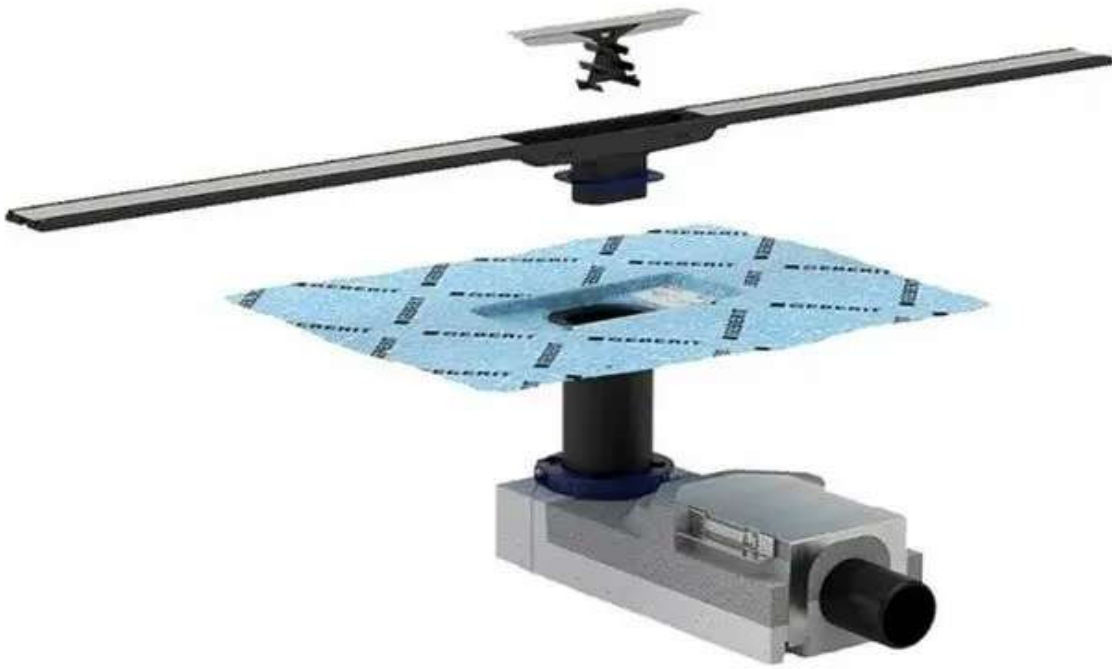

Lappato Chrome

Matt Chrome

VariForm Countertop Sink *Round, D=40cm, with overflow hole*

500.702.01.2

VariForm Countertop Sink *Round with battery bank, D=48cm, without overflow hole*

500.706.01.2

VariForm Countertop Sink

*Oval, B=50cm, T=40cm,
without overflow hole*

500.710.01.2

VariForm Countertop Sink

Oval with battery bank, B=50cm,
T=45cm, without overflow hole

500.714.01.2

VariForm Countertop Sink *Oval, B=55cm, T=40cm, without overflow hole*