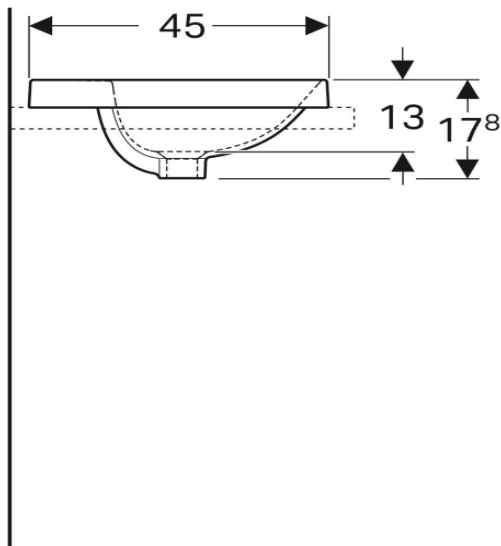

*Oval, B=50cm, T=40cm,
without overflow hole*

500.710.01.2

VariForm Countertop Sink

Oval with battery bank, B=50cm,
T=45cm, without overflow hole

500.714.01.2

VariForm Countertop Sink *Oval, B=55cm, T=40cm, without overflow hole*

500.718.01.2

VariForm Countertop Sink *Oval with battery bank, B=55cm, T=45cm, without overflow hole*

500.722.01.2

VariForm Countertop Sink *Oval with battery bank, B=60cm, T=48cm, without overflow hole*

500.726.01.2

VariForm Bowl Sink *Round with battery bank, D=45 cm, with overflow hole*

500.768.01.2

VariForm Bowl Sink *Oval, B=55cm, T= 40cm,
without overflow hole*

500.771.01.2

VariForm Bowl Sink *Oval with battery bank, B=60cm, T=45cm, without overflow hole*

500.773.01.2

VariForm Bowl Sink *Elliptical with battery bank, B=50cm, T=40cm, with overflow hole*

500.775.01.2

VariForm Bowl Sink *Elliptical with battery bank, B=60cm, T=45cm, with overflow hole*

500.777.01.2