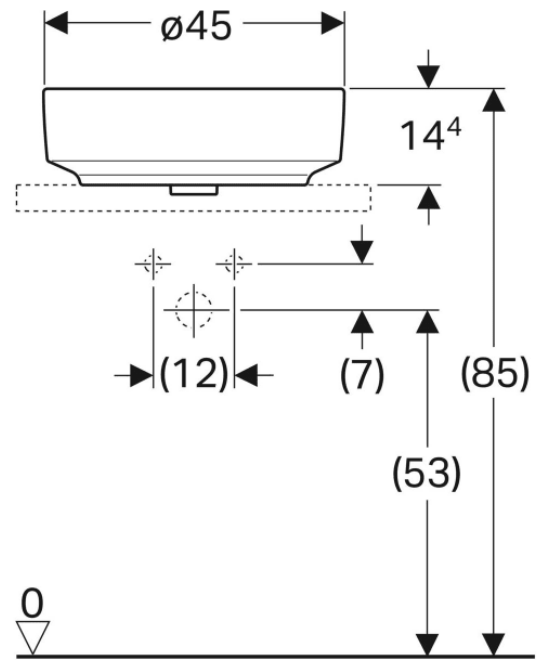

500.718.01.2

VariForm Countertop Sink *Oval with battery bank, B=55cm, T=45cm, without overflow hole*

500.722.01.2

VariForm Countertop Sink *Oval with battery bank, B=60cm, T=48cm, without overflow hole*

500.726.01.2

VariForm Bowl Sink *Round with battery bank, D=45 cm, with overflow hole*

500.768.01.2

VariForm Bowl Sink *Oval, B=55cm, T= 40cm,
without overflow hole*

500.771.01.2

VariForm Bowl Sink *Oval with battery bank, B=60cm, T=45cm, without overflow hole*

500.773.01.2

VariForm Bowl Sink *Elliptical with battery bank, B=50cm, T=40cm, with overflow hole*

500.775.01.2

VariForm Bowl Sink *Elliptical with battery bank, B=60cm, T=45cm, with overflow hole*

500.777.01.2

VariForm Bowl Sink *Rectangle, B=55cm, T=45cm, without overflow hole*

500.779.01.2

VariForm Bowl Sink *Rectangle with battery bank,
B=60cm, T=45cm*

500.781.01.2

ICon Rimfree Wall-Hung Toilet 53 cm

501.002.00.1