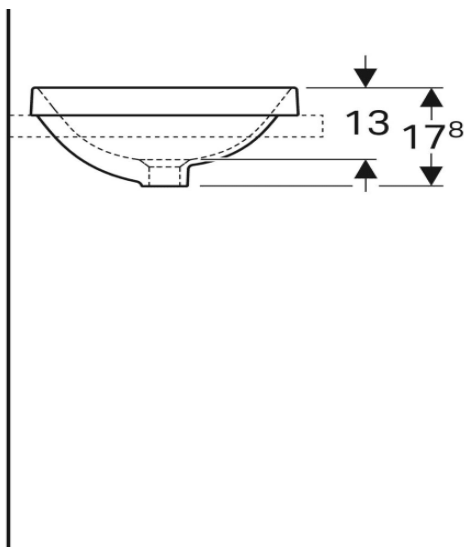

Lappato Chrome

Matt Chrome

VariForm Countertop Sink *Round, D=40cm, with overflow hole*

500.702.01.2

VariForm Countertop Sink *Round with battery bank, D=48cm, without overflow hole*

500.706.01.2

VariForm Countertop Sink

*Oval, B=50cm, T=40cm,
without overflow hole*

500.710.01.2

VariForm Countertop Sink

Oval with battery bank, B=50cm,
T=45cm, without overflow hole

500.714.01.2

VariForm Countertop Sink *Oval, B=55cm, T=40cm, without overflow hole*