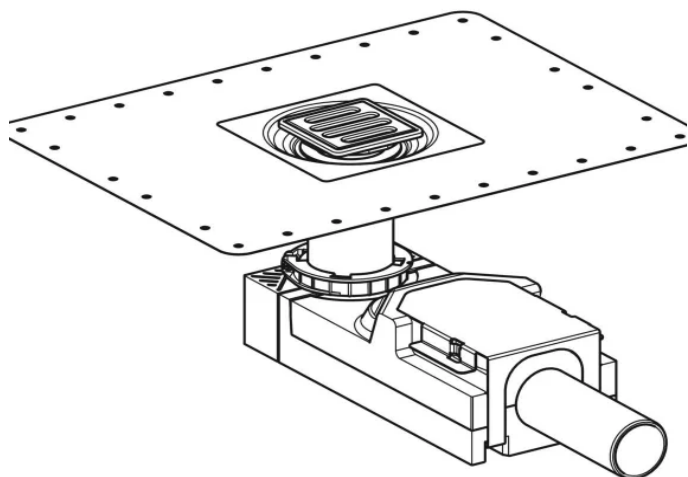

Lappato Chrome

Matt Chrome

VariForm Countertop Sink *Round, D=40cm, with overflow hole*

500.702.01.2

VariForm Countertop Sink *Round with battery bank, D=48cm, without overflow hole*

500.706.01.2

VariForm Countertop Sink

*Oval, B=50cm, T=40cm,
without overflow hole*

500.710.01.2

VariForm Countertop Sink

Oval with battery bank, B=50cm,
T=45cm, without overflow hole

500.714.01.2

VariForm Countertop Sink *Oval, B=55cm, T=40cm, without overflow hole*