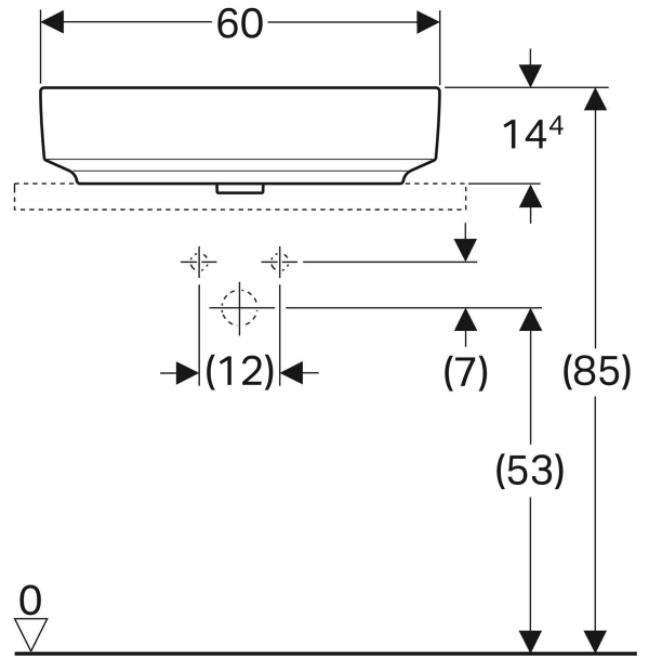

500.726.01.2

VariForm Bowl Sink *Round with battery bank, D=45 cm, with overflow hole*

500.768.01.2

VariForm Bowl Sink *Oval, B=55cm, T= 40cm,
without overflow hole*

500.771.01.2

VariForm Bowl Sink *Oval with battery bank, B=60cm, T=45cm, without overflow hole*

500.773.01.2

VariForm Bowl Sink *Elliptical with battery bank, B=50cm, T=40cm, with overflow hole*

500.775.01.2

VariForm Bowl Sink *Elliptical with battery bank, B=60cm, T=45cm, with overflow hole*

500.777.01.2

VariForm Bowl Sink *Rectangle, B=55cm, T=45cm, without overflow hole*

500.779.01.2

VariForm Bowl Sink *Rectangle with battery bank,
B=60cm, T=45cm*

500.781.01.2

ICon Rimfree Wall-Hung Toilet 53 cm

501.002.00.1