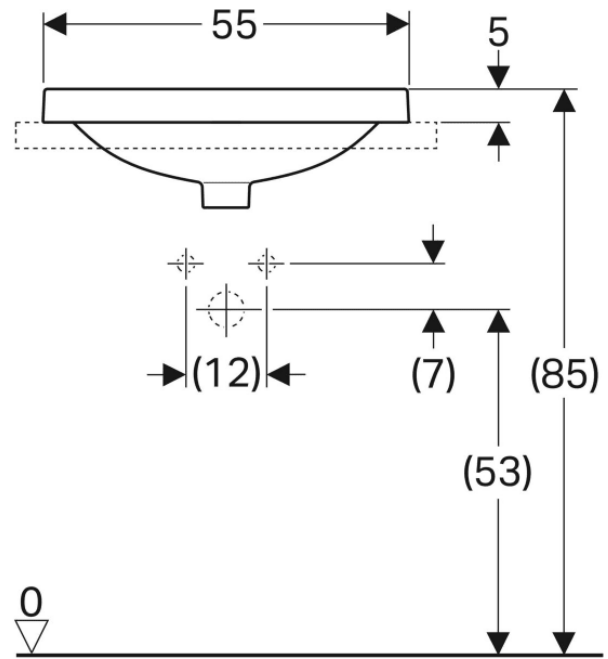

*Oval, B=50cm, T=40cm,
without overflow hole*

500.710.01.2

VariForm Countertop Sink

Oval with battery bank, B=50cm,
T=45cm, without overflow hole

500.714.01.2

VariForm Countertop Sink *Oval, B=55cm, T=40cm, without overflow hole*

500.718.01.2

VariForm Countertop Sink *Oval with battery bank, B=55cm, T=45cm, without overflow hole*

500.722.01.2

VariForm Countertop Sink *Oval with battery bank, B=60cm, T=48cm, without overflow hole*

500.726.01.2

VariForm Bowl Sink *Round with battery bank, D=45 cm, with overflow hole*

500.768.01.2

VariForm Bowl Sink *Oval, B=55cm, T= 40cm,
without overflow hole*

500.771.01.2

VariForm Bowl Sink *Oval with battery bank, B=60cm, T=45cm, without overflow hole*