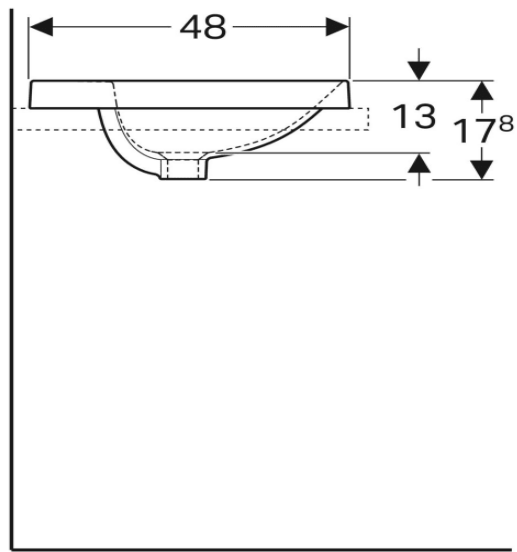

*Oval, B=50cm, T=40cm,
without overflow hole*

500.710.01.2

VariForm Countertop Sink

Oval with battery bank, B=50cm,
T=45cm, without overflow hole

500.714.01.2

VariForm Countertop Sink *Oval, B=55cm, T=40cm, without overflow hole*

500.718.01.2

VariForm Countertop Sink *Oval with battery bank, B=55cm, T=45cm, without overflow hole*

500.722.01.2

VariForm Countertop Sink *Oval with battery bank, B=60cm, T=48cm, without overflow hole*

500.726.01.2

VariForm Bowl Sink *Round with battery bank, D=45 cm, with overflow hole*

500.768.01.2

VariForm Bowl Sink *Oval, B=55cm, T= 40cm,
without overflow hole*

500.771.01.2

VariForm Bowl Sink *Oval with battery bank, B=60cm, T=45cm, without overflow hole*

500.773.01.2

VariForm Bowl Sink *Elliptical with battery bank, B=50cm, T=40cm, with overflow hole*

500.775.01.2

VariForm Bowl Sink *Elliptical with battery bank, B=60cm, T=45cm, with overflow hole*

500.777.01.2