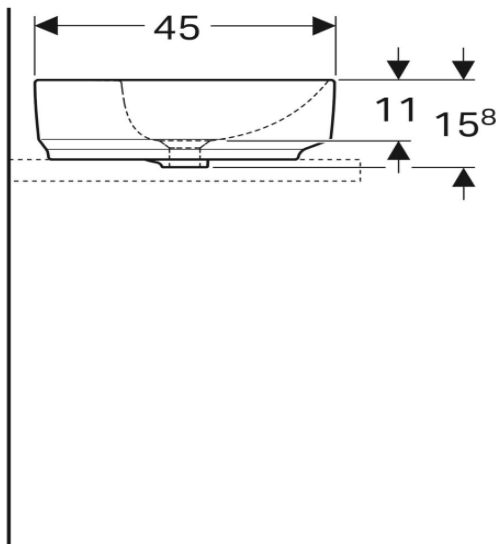

500.726.01.2

VariForm Bowl Sink *Round with battery bank, D=45 cm, with overflow hole*

500.768.01.2

VariForm Bowl Sink *Oval, B=55cm, T= 40cm,
without overflow hole*

500.771.01.2

VariForm Bowl Sink *Oval with battery bank, B=60cm, T=45cm, without overflow hole*

500.773.01.2

VariForm Bowl Sink *Elliptical with battery bank, B=50cm, T=40cm, with overflow hole*

500.775.01.2

VariForm Bowl Sink *Elliptical with battery bank, B=60cm, T=45cm, with overflow hole*

500.777.01.2

VariForm Bowl Sink *Rectangle, B=55cm, T=45cm, without overflow hole*

500.779.01.2

VariForm Bowl Sink *Rectangle with battery bank,
B=60cm, T=45cm*

500.781.01.2

ICon Rimfree Wall-Hung Toilet 53 cm

501.002.00.1

ICon Rimfree Wall-Hung Toilet *concealed mounting,
53 cm*

501.003.00.1

PRODUCT CATA

Senya Wall-Hung Toilet 56 cm

501.016.00.1

PRODUCT CATALOG

W: www.dmcgrubu.com.tr A: Yukarı Öveçler Mah. 1235. Cad. no:9/2 Çankaya Ankara