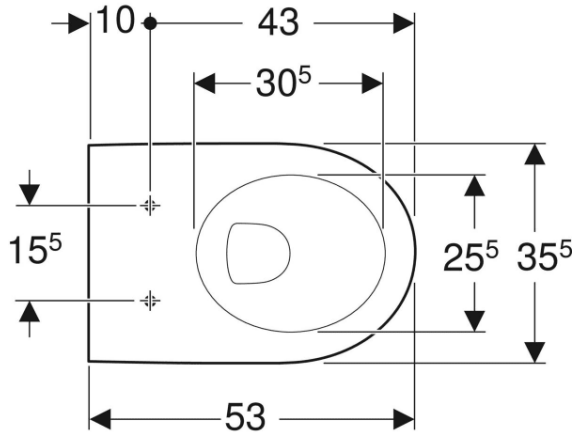

500.726.01.2

VariForm Bowl Sink *Round with battery bank, D=45 cm, with overflow hole*

500.768.01.2

VariForm Bowl Sink *Oval, B=55cm, T= 40cm,
without overflow hole*

500.771.01.2

VariForm Bowl Sink *Oval with battery bank, B=60cm, T=45cm, without overflow hole*

500.773.01.2

VariForm Bowl Sink *Elliptical with battery bank, B=50cm, T=40cm, with overflow hole*

500.775.01.2

VariForm Bowl Sink *Elliptical with battery bank, B=60cm, T=45cm, with overflow hole*

500.777.01.2

VariForm Bowl Sink *Rectangle, B=55cm, T=45cm, without overflow hole*

500.779.01.2

VariForm Bowl Sink *Rectangle with battery bank,
B=60cm, T=45cm*

500.781.01.2

ICon Rimfree Wall-Hung Toilet 53 cm

501.002.00.1

ICon Rimfree Wall-Hung Toilet *concealed mounting,
53 cm*

501.003.00.1

PRODUCT CATA

Senya Wall-Hung Toilet 56 cm

501.016.00.1

PRODUCT CATALOG

W: www.dmcgrubu.com.tr A: Yukarı Öveçler Mah. 1235. Cad. no:9/2 Çankaya Ankara