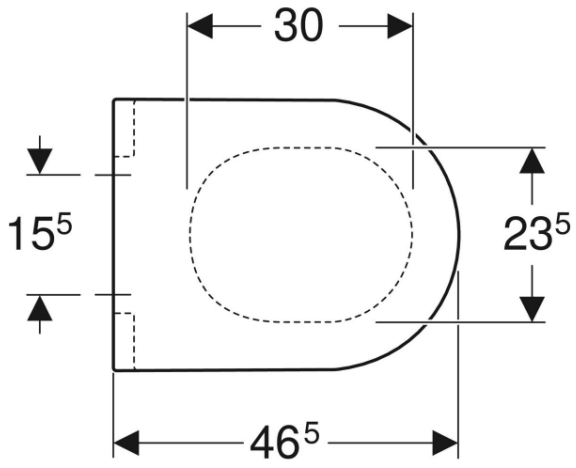

500.726.01.2

VariForm Bowl Sink *Round with battery bank, D=45 cm, with overflow hole*

500.768.01.2

VariForm Bowl Sink *Oval, B=55cm, T= 40cm,
without overflow hole*

500.771.01.2

VariForm Bowl Sink *Oval with battery bank, B=60cm, T=45cm, without overflow hole*

500.773.01.2

VariForm Bowl Sink *Elliptical with battery bank, B=50cm, T=40cm, with overflow hole*

500.775.01.2

VariForm Bowl Sink *Elliptical with battery bank, B=60cm, T=45cm, with overflow hole*

500.777.01.2

VariForm Bowl Sink *Rectangle, B=55cm, T=45cm, without overflow hole*

500.779.01.2

VariForm Bowl Sink *Rectangle with battery bank,
B=60cm, T=45cm*

500.781.01.2

ICon Rimfree Wall-Hung Toilet 53 cm

501.002.00.1

ICon Rimfree Wall-Hung Toilet *concealed mounting,
53 cm*

501.003.00.1

PRODUCT CATA

Senya Wall-Hung Toilet 56 cm

501.016.00.1

PRODUCT CATALOG

W: www.dmcgrubu.com.tr A: Yukarı Öveçler Mah. 1235. Cad. no:9/2 Çankaya Ankara