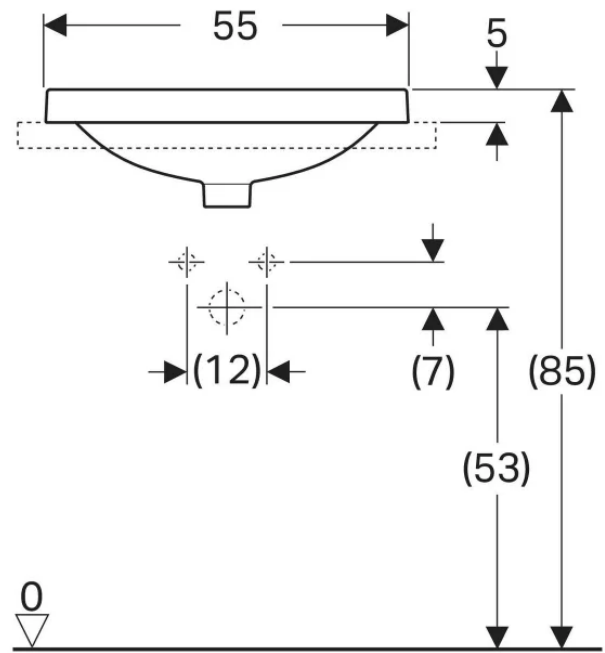

*Oval, B=50cm, T=40cm,
without overflow hole*

500.710.01.2

VariForm Countertop Sink

Oval with battery bank, B=50cm,
T=45cm, without overflow hole

500.714.01.2

VariForm Countertop Sink *Oval, B=55cm, T=40cm, without overflow hole*

500.718.01.2

VariForm Countertop Sink *Oval with battery bank, B=55cm, T=45cm, without overflow hole*

500.722.01.2

VariForm Countertop Sink *Oval with battery bank, B=60cm, T=48cm, without overflow hole*