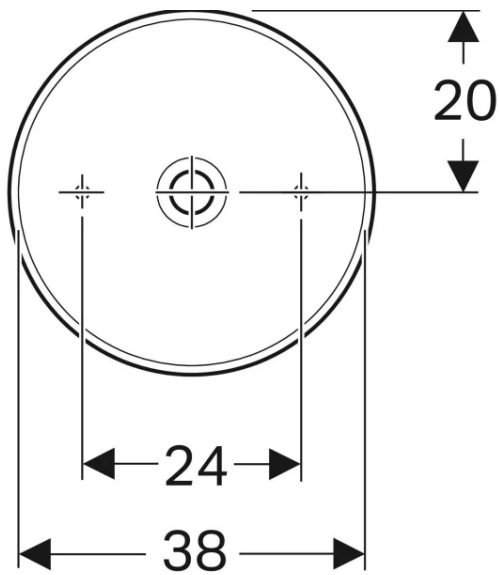

*Oval, B=50cm, T=40cm,
without overflow hole*

500.710.01.2

VariForm Countertop Sink

Oval with battery bank, B=50cm,
T=45cm, without overflow hole

500.714.01.2

VariForm Countertop Sink *Oval, B=55cm, T=40cm, without overflow hole*

500.718.01.2

VariForm Countertop Sink *Oval with battery bank, B=55cm, T=45cm, without overflow hole*

500.722.01.2

VariForm Countertop Sink *Oval with battery bank, B=60cm, T=48cm, without overflow hole*

500.726.01.2

VariForm Bowl Sink *Round with battery bank, D=45 cm, with overflow hole*

500.768.01.2

VariForm Bowl Sink *Oval, B=55cm, T= 40cm,
without overflow hole*

500.771.01.2

VariForm Bowl Sink *Oval with battery bank, B=60cm, T=45cm, without overflow hole*

500.773.01.2

VariForm Bowl Sink *Elliptical with battery bank, B=50cm, T=40cm, with overflow hole*

500.775.01.2

VariForm Bowl Sink *Elliptical with battery bank, B=60cm, T=45cm, with overflow hole*

500.777.01.2