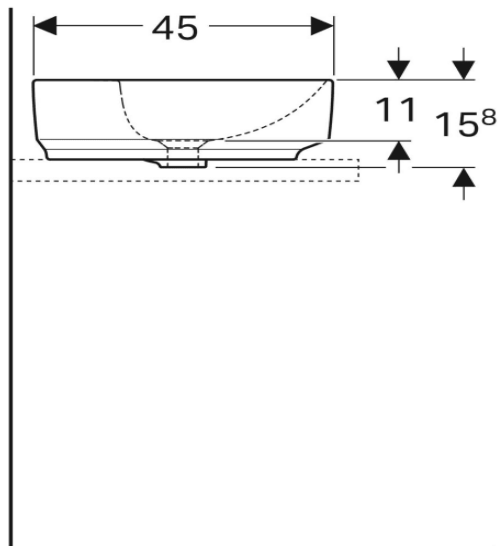

500.726.01.2

VariForm Bowl Sink *Round with battery bank, D=45 cm, with overflow hole*

500.768.01.2

VariForm Bowl Sink *Oval, B=55cm, T= 40cm,
without overflow hole*

500.771.01.2

VariForm Bowl Sink *Oval with battery bank, B=60cm, T=45cm, without overflow hole*

500.773.01.2

VariForm Bowl Sink *Elliptical with battery bank, B=50cm, T=40cm, with overflow hole*

500.775.01.2

VariForm Bowl Sink *Elliptical with battery bank, B=60cm, T=45cm, with overflow hole*

500.777.01.2

VariForm Bowl Sink *Rectangle, B=55cm, T=45cm, without overflow hole*

500.779.01.2

VariForm Bowl Sink *Rectangle with battery bank,
B=60cm, T=45cm*

500.781.01.2

ICon Rimfree Wall-Hung Toilet 53 cm

501.002.00.1