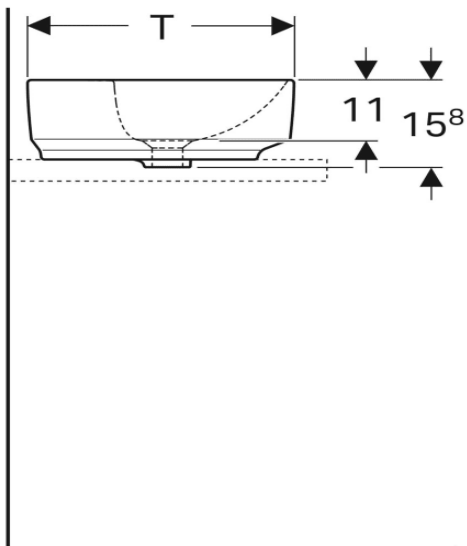

500.718.01.2

VariForm Countertop Sink *Oval with battery bank, B=55cm, T=45cm, without overflow hole*

500.722.01.2

VariForm Countertop Sink *Oval with battery bank, B=60cm, T=48cm, without overflow hole*

500.726.01.2

VariForm Bowl Sink *Round with battery bank, D=45 cm, with overflow hole*

500.768.01.2

VariForm Bowl Sink *Oval, B=55cm, T= 40cm,
without overflow hole*

500.771.01.2

VariForm Bowl Sink *Oval with battery bank, B=60cm, T=45cm, without overflow hole*

500.773.01.2

VariForm Bowl Sink *Elliptical with battery bank, B=50cm, T=40cm, with overflow hole*

500.775.01.2

VariForm Bowl Sink *Elliptical with battery bank, B=60cm, T=45cm, with overflow hole*

500.777.01.2

VariForm Bowl Sink *Rectangle, B=55cm, T=45cm, without overflow hole*

500.779.01.2

VariForm Bowl Sink *Rectangle with battery bank,
B=60cm, T=45cm*

500.781.01.2

ICon Rimfree Wall-Hung Toilet 53 cm

501.002.00.1