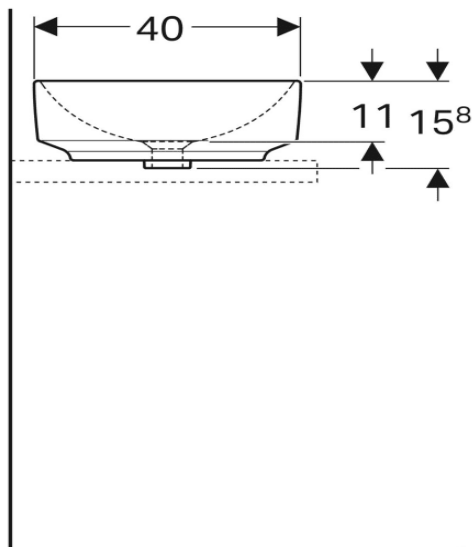

500.718.01.2

VariForm Countertop Sink *Oval with battery bank, B=55cm, T=45cm, without overflow hole*

500.722.01.2

VariForm Countertop Sink *Oval with battery bank, B=60cm, T=48cm, without overflow hole*

500.726.01.2

VariForm Bowl Sink *Round with battery bank, D=45 cm, with overflow hole*

500.768.01.2

VariForm Bowl Sink *Oval, B=55cm, T= 40cm,
without overflow hole*

500.771.01.2

VariForm Bowl Sink *Oval with battery bank, B=60cm, T=45cm, without overflow hole*

500.773.01.2

VariForm Bowl Sink *Elliptical with battery bank, B=50cm, T=40cm, with overflow hole*

500.775.01.2

VariForm Bowl Sink *Elliptical with battery bank, B=60cm, T=45cm, with overflow hole*

500.777.01.2

VariForm Bowl Sink *Rectangle, B=55cm, T=45cm, without overflow hole*

500.779.01.2

VariForm Bowl Sink *Rectangle with battery bank,
B=60cm, T=45cm*

500.781.01.2

ICon Rimfree Wall-Hung Toilet 53 cm

501.002.00.1