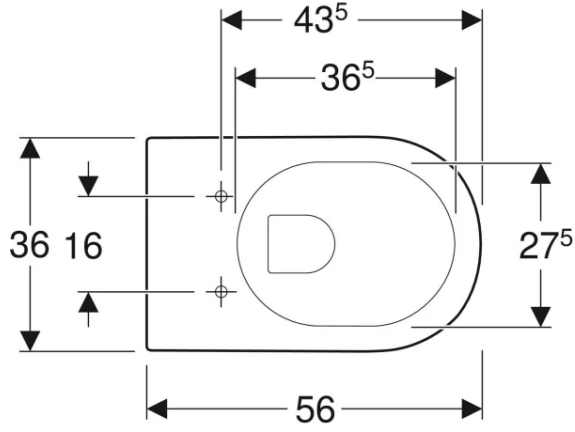

500.726.01.2

VariForm Bowl Sink *Round with battery bank, D=45 cm, with overflow hole*

500.768.01.2

VariForm Bowl Sink *Oval, B=55cm, T= 40cm,
without overflow hole*

500.771.01.2

VariForm Bowl Sink *Oval with battery bank, B=60cm, T=45cm, without overflow hole*

500.773.01.2

VariForm Bowl Sink *Elliptical with battery bank, B=50cm, T=40cm, with overflow hole*

500.775.01.2

VariForm Bowl Sink *Elliptical with battery bank, B=60cm, T=45cm, with overflow hole*

500.777.01.2

VariForm Bowl Sink *Rectangle, B=55cm, T=45cm, without overflow hole*

500.779.01.2

VariForm Bowl Sink *Rectangle with battery bank,
B=60cm, T=45cm*

500.781.01.2

ICon Rimfree Wall-Hung Toilet 53 cm

501.002.00.1

ICon Rimfree Wall-Hung Toilet *concealed mounting,
53 cm*

501.003.00.1

PRODUCT CATA

Senya Wall-Hung Toilet 56 cm

501.016.00.1

PRODUCT CATALOG

W: www.dmcgrubu.com.tr A: Yukarı Öveçler Mah. 1235. Cad. no:9/2 Çankaya Ankara