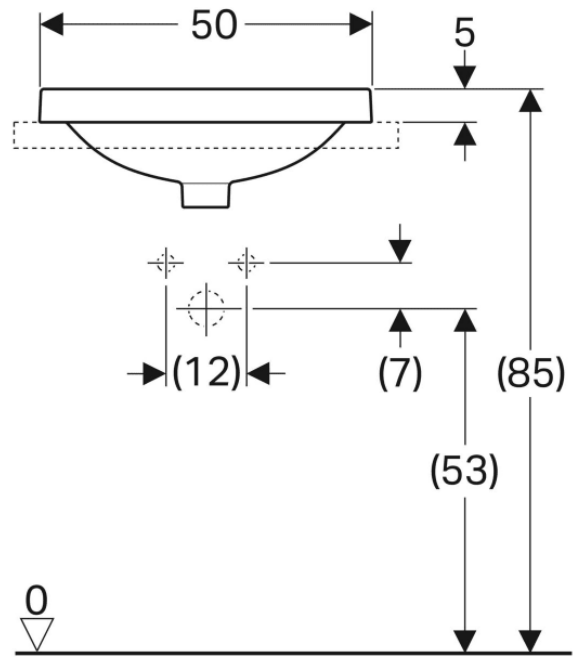

*Oval, B=50cm, T=40cm,
without overflow hole*

500.710.01.2

VariForm Countertop Sink

Oval with battery bank, B=50cm,
T=45cm, without overflow hole

500.714.01.2

VariForm Countertop Sink *Oval, B=55cm, T=40cm, without overflow hole*

500.718.01.2

VariForm Countertop Sink *Oval with battery bank, B=55cm, T=45cm, without overflow hole*

500.722.01.2

VariForm Countertop Sink *Oval with battery bank, B=60cm, T=48cm, without overflow hole*

500.726.01.2

VariForm Bowl Sink *Round with battery bank, D=45 cm, with overflow hole*

500.768.01.2

VariForm Bowl Sink *Oval, B=55cm, T= 40cm,
without overflow hole*

500.771.01.2

VariForm Bowl Sink *Oval with battery bank, B=60cm, T=45cm, without overflow hole*