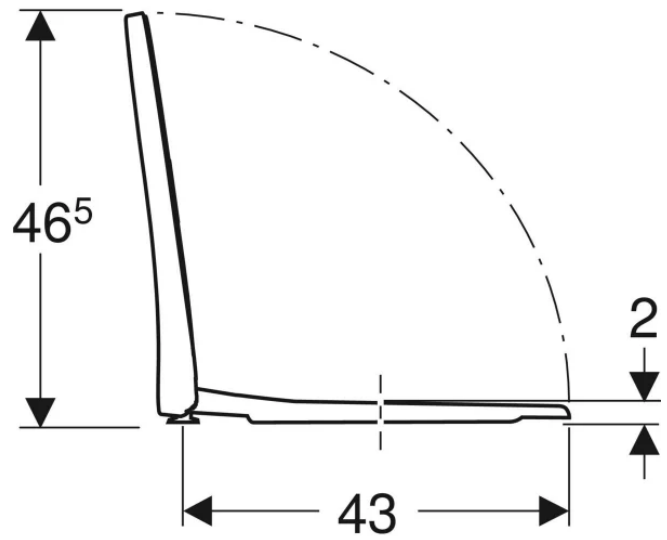

500.773.01.2

VariForm Bowl Sink *Elliptical with battery bank, B=50cm, T=40cm, with overflow hole*

500.775.01.2

VariForm Bowl Sink *Elliptical with battery bank, B=60cm, T=45cm, with overflow hole*

500.777.01.2

VariForm Bowl Sink *Rectangle, B=55cm, T=45cm, without overflow hole*

500.779.01.2

VariForm Bowl Sink *Rectangle with battery bank,
B=60cm, T=45cm*

500.781.01.2

ICon Rimfree Wall-Hung Toilet 53 cm

501.002.00.1