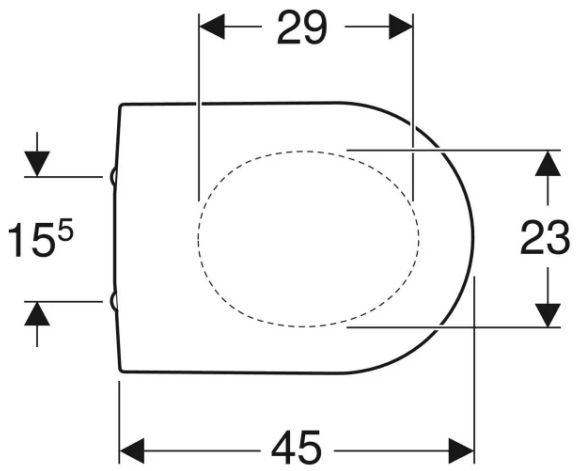

Lappato Chrome

Matt Chrome

VariForm Countertop Sink *Round, D=40cm, with overflow hole*

500.702.01.2

VariForm Countertop Sink *Round with battery bank, D=48cm, without overflow hole*

500.706.01.2

VariForm Countertop Sink

*Oval, B=50cm, T=40cm,
without overflow hole*

500.710.01.2

VariForm Countertop Sink

Oval with battery bank, B=50cm,
T=45cm, without overflow hole

500.714.01.2

VariForm Countertop Sink *Oval, B=55cm, T=40cm, without overflow hole*