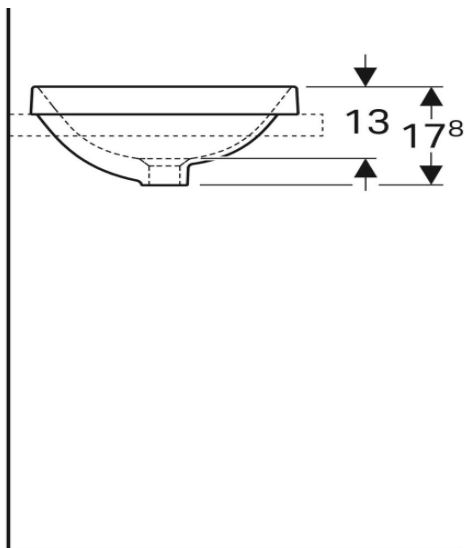

Lappato Chrome

Matt Chrome

VariForm Countertop Sink *Round, D=40cm, with overflow hole*

500.702.01.2

VariForm Countertop Sink *Round with battery bank, D=48cm, without overflow hole*

500.706.01.2

VariForm Countertop Sink

*Oval, B=50cm, T=40cm,
without overflow hole*

500.710.01.2

VariForm Countertop Sink

Oval with battery bank, B=50cm,
T=45cm, without overflow hole

500.714.01.2

VariForm Countertop Sink *Oval, B=55cm, T=40cm, without overflow hole*

500.718.01.2

VariForm Countertop Sink *Oval with battery bank, B=55cm, T=45cm, without overflow hole*

500.722.01.2

VariForm Countertop Sink *Oval with battery bank, B=60cm, T=48cm, without overflow hole*