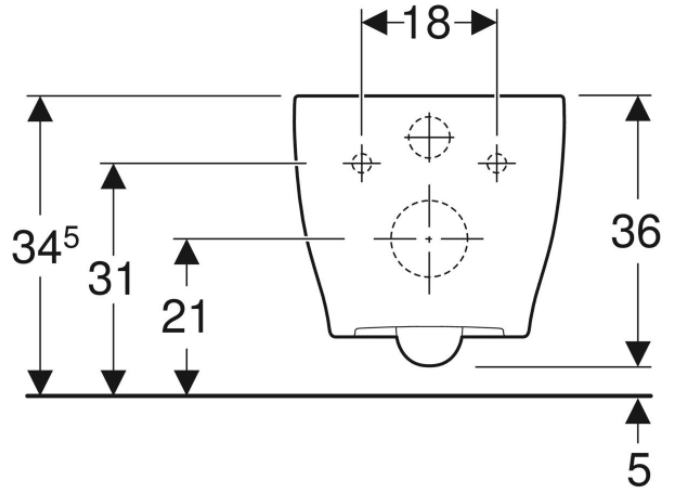

500.773.01.2

VariForm Bowl Sink *Elliptical with battery bank, B=50cm, T=40cm, with overflow hole*

500.775.01.2

VariForm Bowl Sink *Elliptical with battery bank, B=60cm, T=45cm, with overflow hole*

500.777.01.2

VariForm Bowl Sink *Rectangle, B=55cm, T=45cm, without overflow hole*

500.779.01.2

VariForm Bowl Sink *Rectangle with battery bank,
B=60cm, T=45cm*

500.781.01.2

ICon Rimfree Wall-Hung Toilet 53 cm

501.002.00.1

ICon Rimfree Wall-Hung Toilet *concealed mounting,
53 cm*

501.003.00.1

PRODUCT CATA

Senya Wall-Hung Toilet 56 cm

501.016.00.1

PRODUCT CATALOG

W: www.dmcgrubu.com.tr A: Yukarı Öveçler Mah. 1235. Cad. no:9/2 Çankaya Ankara