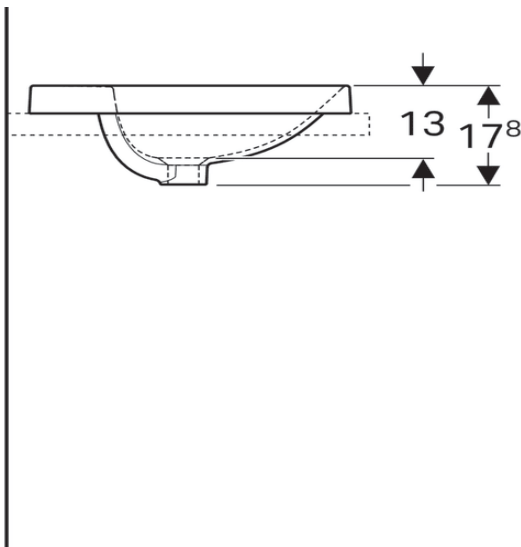

Lappato Chrome

Matt Chrome

VariForm Countertop Sink *Round, D=40cm, with overflow hole*

500.702.01.2

VariForm Countertop Sink *Round with battery bank, D=48cm, without overflow hole*

500.706.01.2

VariForm Countertop Sink

*Oval, B=50cm, T=40cm,
without overflow hole*

500.710.01.2

VariForm Countertop Sink

Oval with battery bank, B=50cm,
T=45cm, without overflow hole

500.714.01.2

VariForm Countertop Sink *Oval, B=55cm, T=40cm, without overflow hole*