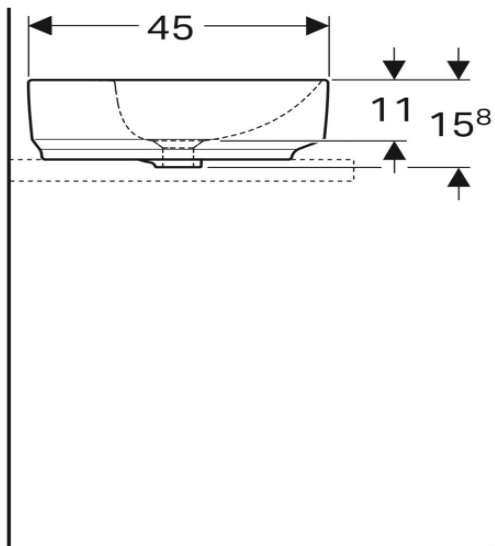

500.718.01.2

VariForm Countertop Sink *Oval with battery bank, B=55cm, T=45cm, without overflow hole*

500.722.01.2

VariForm Countertop Sink *Oval with battery bank, B=60cm, T=48cm, without overflow hole*

500.726.01.2

VariForm Bowl Sink *Round with battery bank, D=45 cm, with overflow hole*

500.768.01.2

VariForm Bowl Sink *Oval, B=55cm, T= 40cm,
without overflow hole*

500.771.01.2

VariForm Bowl Sink *Oval with battery bank, B=60cm, T=45cm, without overflow hole*

500.773.01.2

VariForm Bowl Sink *Elliptical with battery bank, B=50cm, T=40cm, with overflow hole*

500.775.01.2

VariForm Bowl Sink *Elliptical with battery bank, B=60cm, T=45cm, with overflow hole*

500.777.01.2

VariForm Bowl Sink *Rectangle, B=55cm, T=45cm, without overflow hole*

500.779.01.2

VariForm Bowl Sink *Rectangle with battery bank,
B=60cm, T=45cm*

500.781.01.2

ICon Rimfree Wall-Hung Toilet 53 cm

501.002.00.1