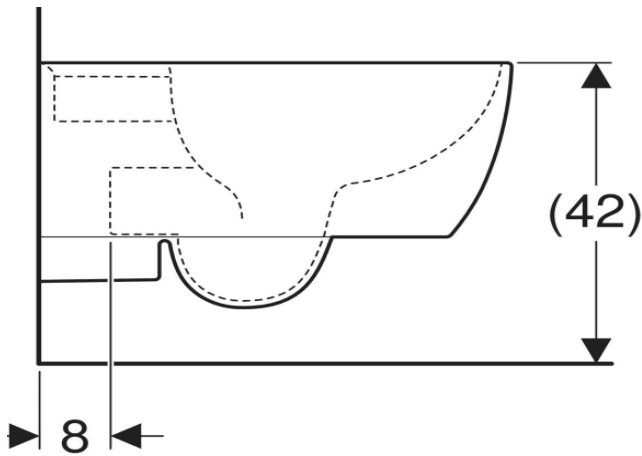

500.773.01.2

VariForm Bowl Sink *Elliptical with battery bank, B=50cm, T=40cm, with overflow hole*

500.775.01.2

VariForm Bowl Sink *Elliptical with battery bank, B=60cm, T=45cm, with overflow hole*

500.777.01.2

VariForm Bowl Sink *Rectangle, B=55cm, T=45cm, without overflow hole*

500.779.01.2

VariForm Bowl Sink *Rectangle with battery bank,
B=60cm, T=45cm*

500.781.01.2

ICon Rimfree Wall-Hung Toilet 53 cm

501.002.00.1

ICon Rimfree Wall-Hung Toilet *concealed mounting,
53 cm*

501.003.00.1

PRODUCT CATA

Senya Wall-Hung Toilet 56 cm

501.016.00.1

PRODUCT CATALOG

W: www.dmcgrubu.com.tr A: Yukarı Öveçler Mah. 1235. Cad. no:9/2 Çankaya Ankara