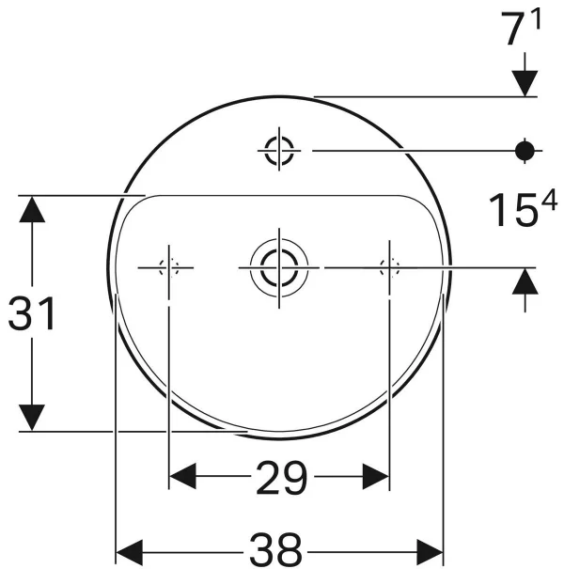

500.718.01.2

VariForm Countertop Sink *Oval with battery bank, B=55cm, T=45cm, without overflow hole*

500.722.01.2

VariForm Countertop Sink *Oval with battery bank, B=60cm, T=48cm, without overflow hole*

500.726.01.2

VariForm Bowl Sink *Round with battery bank, D=45 cm, with overflow hole*

500.768.01.2

VariForm Bowl Sink *Oval, B=55cm, T= 40cm,
without overflow hole*

500.771.01.2

VariForm Bowl Sink *Oval with battery bank, B=60cm, T=45cm, without overflow hole*

500.773.01.2

VariForm Bowl Sink *Elliptical with battery bank, B=50cm, T=40cm, with overflow hole*

500.775.01.2

VariForm Bowl Sink *Elliptical with battery bank, B=60cm, T=45cm, with overflow hole*

500.777.01.2

VariForm Bowl Sink *Rectangle, B=55cm, T=45cm, without overflow hole*

500.779.01.2

VariForm Bowl Sink *Rectangle with battery bank,
B=60cm, T=45cm*

500.781.01.2

ICon Rimfree Wall-Hung Toilet 53 cm

501.002.00.1