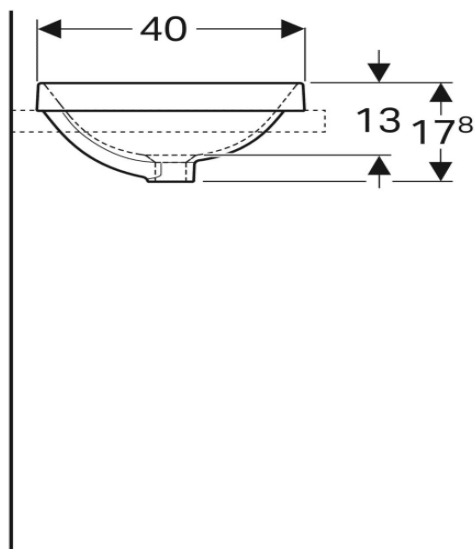

*Oval, B=50cm, T=40cm,
without overflow hole*

500.710.01.2

VariForm Countertop Sink

Oval with battery bank, B=50cm,
T=45cm, without overflow hole

500.714.01.2

VariForm Countertop Sink *Oval, B=55cm, T=40cm, without overflow hole*

500.718.01.2

VariForm Countertop Sink *Oval with battery bank, B=55cm, T=45cm, without overflow hole*

500.722.01.2

VariForm Countertop Sink *Oval with battery bank, B=60cm, T=48cm, without overflow hole*

500.726.01.2

VariForm Bowl Sink *Round with battery bank, D=45 cm, with overflow hole*

500.768.01.2

VariForm Bowl Sink *Oval, B=55cm, T= 40cm,
without overflow hole*

500.771.01.2

VariForm Bowl Sink *Oval with battery bank, B=60cm, T=45cm, without overflow hole*