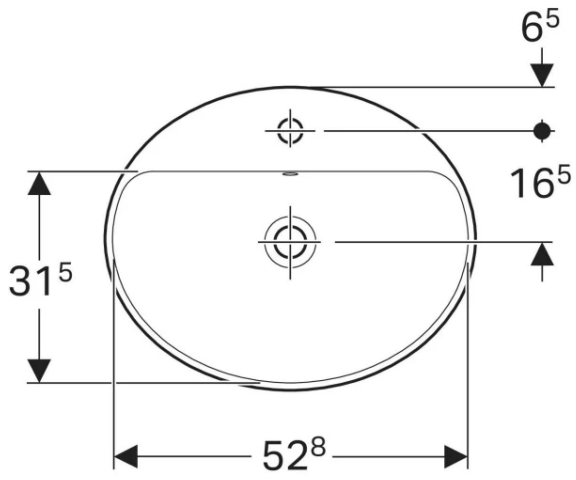

*Oval, B=50cm, T=40cm,
without overflow hole*

500.710.01.2

VariForm Countertop Sink

Oval with battery bank, B=50cm,
T=45cm, without overflow hole

500.714.01.2

VariForm Countertop Sink *Oval, B=55cm, T=40cm, without overflow hole*

500.718.01.2

VariForm Countertop Sink *Oval with battery bank, B=55cm, T=45cm, without overflow hole*

500.722.01.2

VariForm Countertop Sink *Oval with battery bank, B=60cm, T=48cm, without overflow hole*