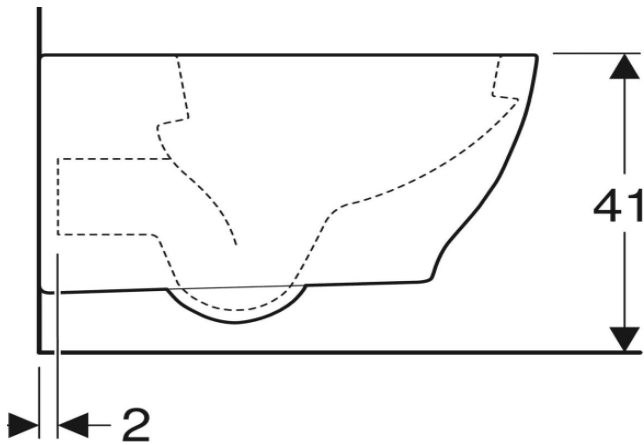

VariForm Bowl Sink *Rectangle, B=55cm, T=45cm, without overflow hole*

500.779.01.2

VariForm Bowl Sink *Rectangle with battery bank,
B=60cm, T=45cm*

500.781.01.2

ICon Rimfree Wall-Hung Toilet 53 cm

501.002.00.1

ICon Rimfree Wall-Hung Toilet *concealed mounting,
53 cm*

501.003.00.1

PRODUCT CATA

Senya Wall-Hung Toilet 56 cm

501.016.00.1

PRODUCT CATALOG

W: www.dmcgrubu.com.tr A: Yukarı Öveçler Mah. 1235. Cad. no:9/2 Çankaya Ankara