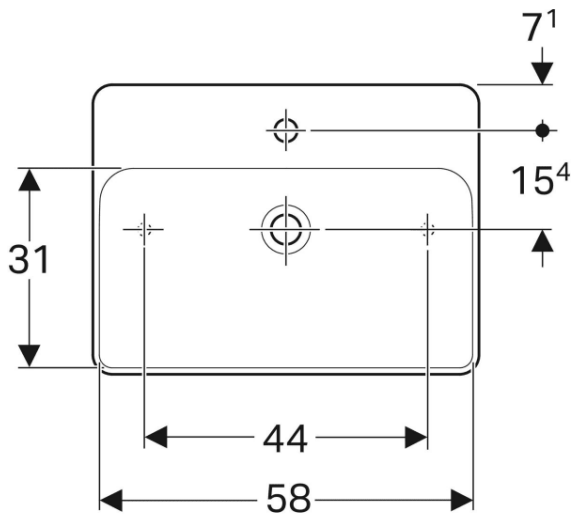

500.726.01.2

VariForm Bowl Sink *Round with battery bank, D=45 cm, with overflow hole*

500.768.01.2

VariForm Bowl Sink *Oval, B=55cm, T= 40cm,
without overflow hole*

500.771.01.2

VariForm Bowl Sink *Oval with battery bank, B=60cm, T=45cm, without overflow hole*

500.773.01.2

VariForm Bowl Sink *Elliptical with battery bank, B=50cm, T=40cm, with overflow hole*

500.775.01.2

VariForm Bowl Sink *Elliptical with battery bank, B=60cm, T=45cm, with overflow hole*

500.777.01.2

VariForm Bowl Sink *Rectangle, B=55cm, T=45cm, without overflow hole*

500.779.01.2

VariForm Bowl Sink *Rectangle with battery bank,
B=60cm, T=45cm*

500.781.01.2

ICon Rimfree Wall-Hung Toilet 53 cm

501.002.00.1

ICon Rimfree Wall-Hung Toilet *concealed mounting,
53 cm*

501.003.00.1

PRODUCT CATA

Senya Wall-Hung Toilet 56 cm

501.016.00.1

PRODUCT CATALOG

W: www.dmcgrubu.com.tr A: Yukarı Öveçler Mah. 1235. Cad. no:9/2 Çankaya Ankara