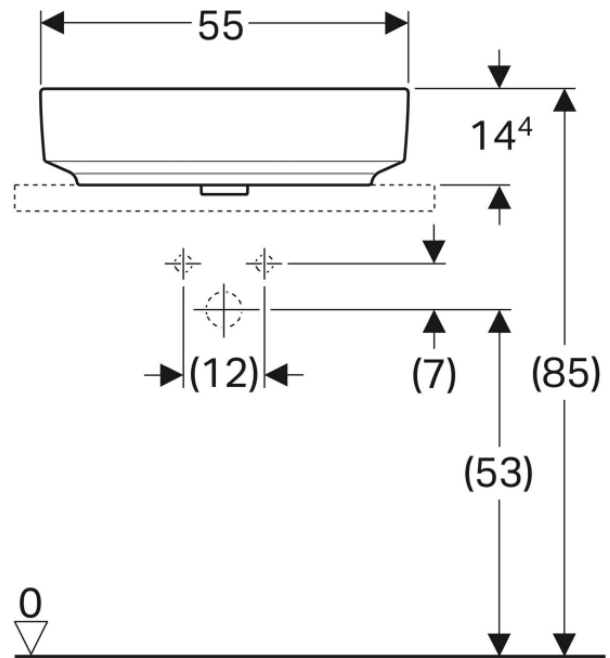

500.726.01.2

VariForm Bowl Sink *Round with battery bank, D=45 cm, with overflow hole*

500.768.01.2

VariForm Bowl Sink *Oval, B=55cm, T= 40cm,
without overflow hole*

500.771.01.2

VariForm Bowl Sink *Oval with battery bank, B=60cm, T=45cm, without overflow hole*

500.773.01.2

VariForm Bowl Sink *Elliptical with battery bank, B=50cm, T=40cm, with overflow hole*

500.775.01.2

VariForm Bowl Sink *Elliptical with battery bank, B=60cm, T=45cm, with overflow hole*

500.777.01.2

VariForm Bowl Sink *Rectangle, B=55cm, T=45cm, without overflow hole*

500.779.01.2

VariForm Bowl Sink *Rectangle with battery bank,
B=60cm, T=45cm*

500.781.01.2

ICon Rimfree Wall-Hung Toilet 53 cm

501.002.00.1