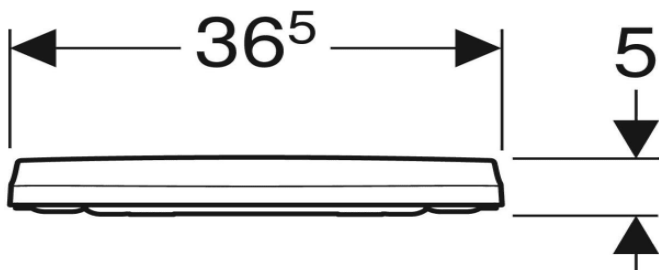

500.773.01.2

VariForm Bowl Sink *Elliptical with battery bank, B=50cm, T=40cm, with overflow hole*

500.775.01.2

VariForm Bowl Sink *Elliptical with battery bank, B=60cm, T=45cm, with overflow hole*

500.777.01.2

VariForm Bowl Sink *Rectangle, B=55cm, T=45cm, without overflow hole*

500.779.01.2

VariForm Bowl Sink *Rectangle with battery bank,
B=60cm, T=45cm*

500.781.01.2

ICon Rimfree Wall-Hung Toilet 53 cm

501.002.00.1

ICon Rimfree Wall-Hung Toilet *concealed mounting,
53 cm*

501.003.00.1

PRODUCT CATA

Senya Wall-Hung Toilet 56 cm

501.016.00.1

PRODUCT CATALOG

W: www.dmcgrubu.com.tr A: Yukarı Öveçler Mah. 1235. Cad. no:9/2 Çankaya Ankara