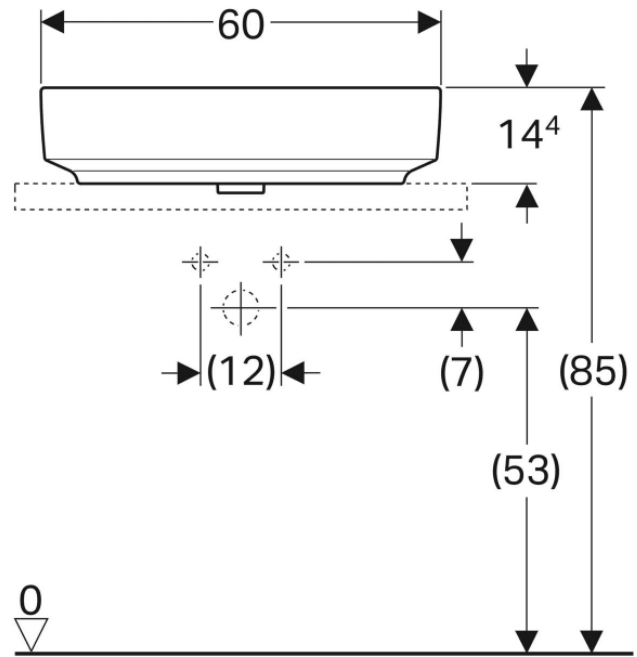

500.726.01.2

VariForm Bowl Sink *Round with battery bank, D=45 cm, with overflow hole*

500.768.01.2

VariForm Bowl Sink *Oval, B=55cm, T= 40cm,
without overflow hole*

500.771.01.2

VariForm Bowl Sink *Oval with battery bank, B=60cm, T=45cm, without overflow hole*

500.773.01.2

VariForm Bowl Sink *Elliptical with battery bank, B=50cm, T=40cm, with overflow hole*

500.775.01.2

VariForm Bowl Sink *Elliptical with battery bank, B=60cm, T=45cm, with overflow hole*

500.777.01.2

VariForm Bowl Sink *Rectangle, B=55cm, T=45cm, without overflow hole*

500.779.01.2

VariForm Bowl Sink *Rectangle with battery bank,
B=60cm, T=45cm*

500.781.01.2

ICon Rimfree Wall-Hung Toilet 53 cm

501.002.00.1