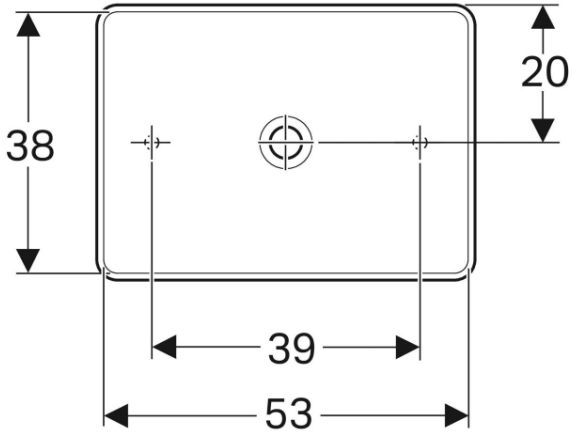

500.726.01.2

VariForm Bowl Sink *Round with battery bank, D=45 cm, with overflow hole*

500.768.01.2

VariForm Bowl Sink *Oval, B=55cm, T= 40cm,
without overflow hole*

500.771.01.2

VariForm Bowl Sink *Oval with battery bank, B=60cm, T=45cm, without overflow hole*

500.773.01.2

VariForm Bowl Sink *Elliptical with battery bank, B=50cm, T=40cm, with overflow hole*

500.775.01.2

VariForm Bowl Sink *Elliptical with battery bank, B=60cm, T=45cm, with overflow hole*

500.777.01.2

VariForm Bowl Sink *Rectangle, B=55cm, T=45cm, without overflow hole*

500.779.01.2

VariForm Bowl Sink *Rectangle with battery bank,
B=60cm, T=45cm*

500.781.01.2

ICon Rimfree Wall-Hung Toilet 53 cm

501.002.00.1