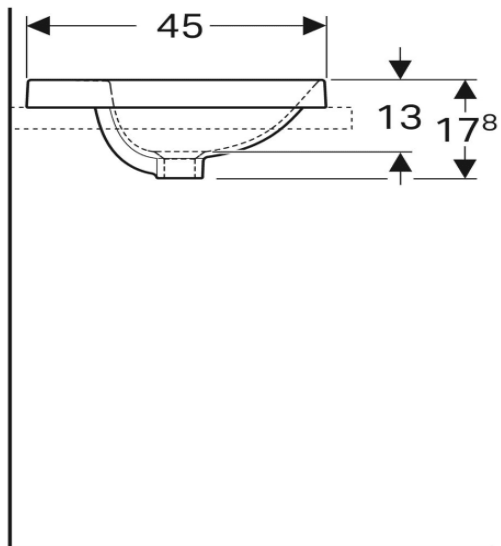

*Oval, B=50cm, T=40cm,
without overflow hole*

500.710.01.2

VariForm Countertop Sink

Oval with battery bank, B=50cm,
T=45cm, without overflow hole

500.714.01.2

VariForm Countertop Sink *Oval, B=55cm, T=40cm, without overflow hole*

500.718.01.2

VariForm Countertop Sink *Oval with battery bank, B=55cm, T=45cm, without overflow hole*

500.722.01.2

VariForm Countertop Sink *Oval with battery bank, B=60cm, T=48cm, without overflow hole*

500.726.01.2

VariForm Bowl Sink *Round with battery bank, D=45 cm, with overflow hole*

500.768.01.2

VariForm Bowl Sink *Oval, B=55cm, T= 40cm,
without overflow hole*

500.771.01.2

VariForm Bowl Sink *Oval with battery bank, B=60cm, T=45cm, without overflow hole*

500.773.01.2

VariForm Bowl Sink *Elliptical with battery bank, B=50cm, T=40cm, with overflow hole*

500.775.01.2

VariForm Bowl Sink *Elliptical with battery bank, B=60cm, T=45cm, with overflow hole*

500.777.01.2