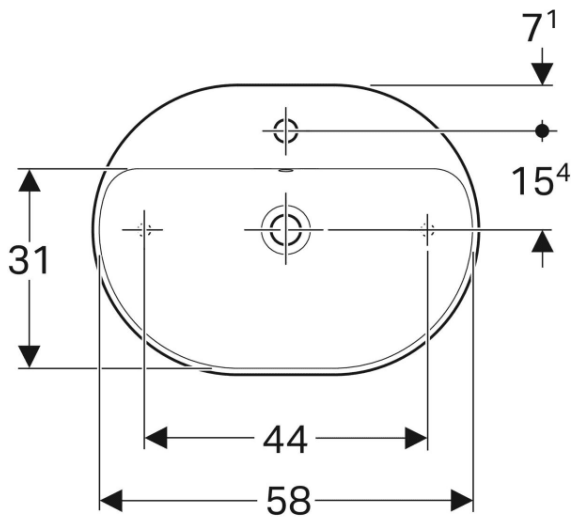

500.718.01.2

VariForm Countertop Sink *Oval with battery bank, B=55cm, T=45cm, without overflow hole*

500.722.01.2

VariForm Countertop Sink *Oval with battery bank, B=60cm, T=48cm, without overflow hole*

500.726.01.2

VariForm Bowl Sink *Round with battery bank, D=45 cm, with overflow hole*

500.768.01.2

VariForm Bowl Sink *Oval, B=55cm, T= 40cm,
without overflow hole*

500.771.01.2

VariForm Bowl Sink *Oval with battery bank, B=60cm, T=45cm, without overflow hole*

500.773.01.2

VariForm Bowl Sink *Elliptical with battery bank, B=50cm, T=40cm, with overflow hole*

500.775.01.2

VariForm Bowl Sink *Elliptical with battery bank, B=60cm, T=45cm, with overflow hole*

500.777.01.2

VariForm Bowl Sink *Rectangle, B=55cm, T=45cm, without overflow hole*

500.779.01.2

VariForm Bowl Sink *Rectangle with battery bank,
B=60cm, T=45cm*

500.781.01.2

ICon Rimfree Wall-Hung Toilet 53 cm

501.002.00.1