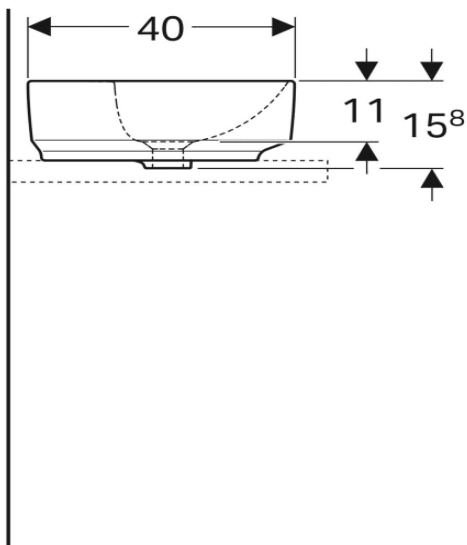

500.726.01.2

VariForm Bowl Sink *Round with battery bank, D=45 cm, with overflow hole*

500.768.01.2

VariForm Bowl Sink *Oval, B=55cm, T= 40cm,
without overflow hole*

500.771.01.2

VariForm Bowl Sink *Oval with battery bank, B=60cm, T=45cm, without overflow hole*

500.773.01.2

VariForm Bowl Sink *Elliptical with battery bank, B=50cm, T=40cm, with overflow hole*

500.775.01.2

VariForm Bowl Sink *Elliptical with battery bank, B=60cm, T=45cm, with overflow hole*

500.777.01.2

VariForm Bowl Sink *Rectangle, B=55cm, T=45cm, without overflow hole*

500.779.01.2

VariForm Bowl Sink *Rectangle with battery bank,
B=60cm, T=45cm*

500.781.01.2

ICon Rimfree Wall-Hung Toilet 53 cm

501.002.00.1