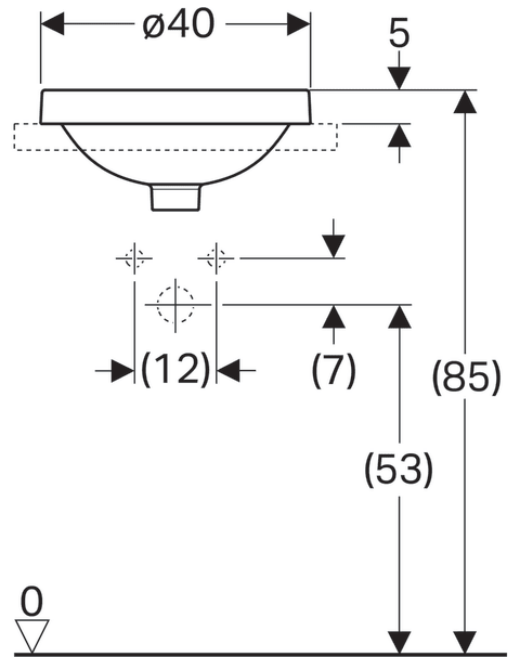

VariForm Countertop Sink *Round, D=40cm, with overflow hole*

500.702.01.2