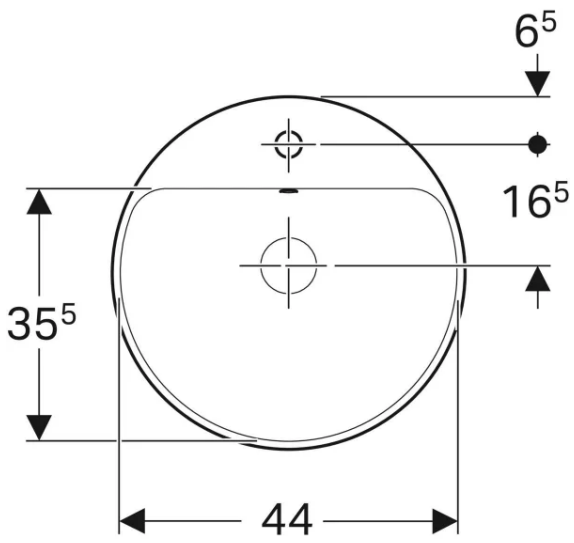

Lappato Chrome

Matt Chrome

VariForm Countertop Sink *Round, D=40cm, with overflow hole*

500.702.01.2

VariForm Countertop Sink *Round with battery bank, D=48cm, without overflow hole*

500.706.01.2

VariForm Countertop Sink

*Oval, B=50cm, T=40cm,
without overflow hole*

500.710.01.2

VariForm Countertop Sink

Oval with battery bank, B=50cm,
T=45cm, without overflow hole

500.714.01.2

VariForm Countertop Sink *Oval, B=55cm, T=40cm, without overflow hole*