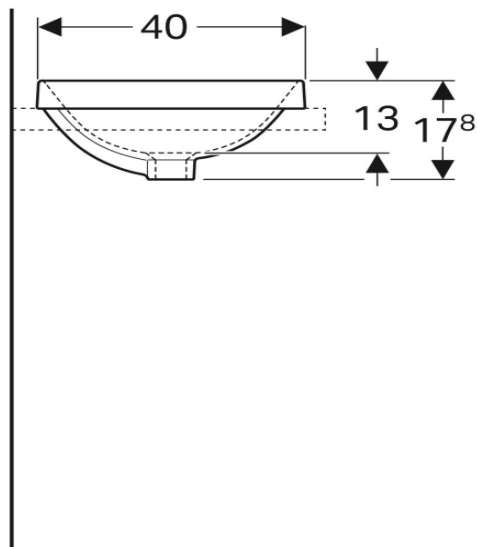

Lappato Chrome

Matt Chrome

VariForm Countertop Sink *Round, D=40cm, with overflow hole*

500.702.01.2

VariForm Countertop Sink *Round with battery bank, D=48cm, without overflow hole*

500.706.01.2

VariForm Countertop Sink

*Oval, B=50cm, T=40cm,
without overflow hole*

500.710.01.2

VariForm Countertop Sink

Oval with battery bank, B=50cm,
T=45cm, without overflow hole

500.714.01.2

VariForm Countertop Sink *Oval, B=55cm, T=40cm, without overflow hole*