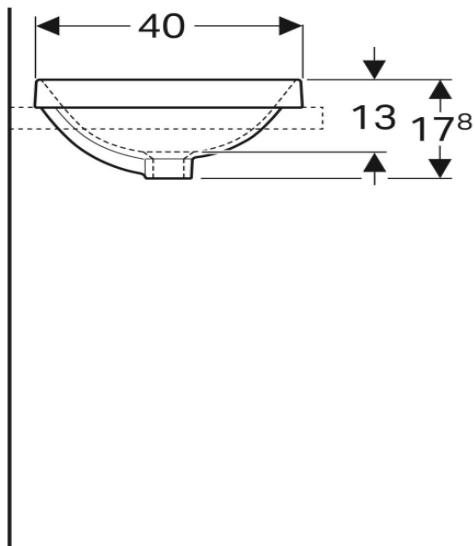

Lappato Chrome

Matt Chrome

VariForm Countertop Sink *Round, D=40cm, with overflow hole*

500.702.01.2

VariForm Countertop Sink *Round with battery bank, D=48cm, without overflow hole*

500.706.01.2

VariForm Countertop Sink

*Oval, B=50cm, T=40cm,
without overflow hole*

500.710.01.2

VariForm Countertop Sink

Oval with battery bank, B=50cm,
T=45cm, without overflow hole

500.714.01.2

VariForm Countertop Sink *Oval, B=55cm, T=40cm, without overflow hole*