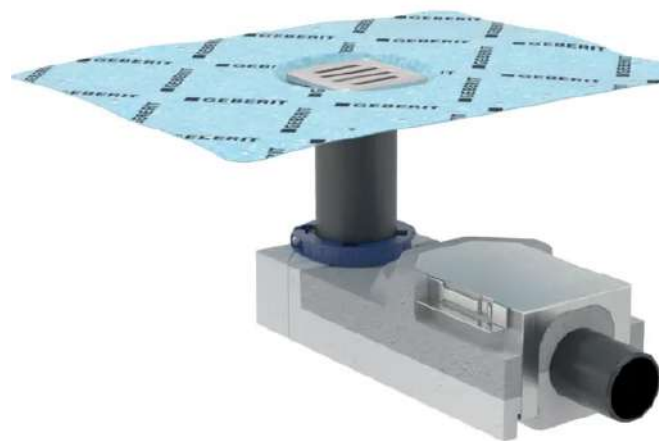

Lappato Chrome

Matt Chrome

VariForm Countertop Sink *Round, D=40cm, with overflow hole*

500.702.01.2

VariForm Countertop Sink *Round with battery bank, D=48cm, without overflow hole*

500.706.01.2

VariForm Countertop Sink

*Oval, B=50cm, T=40cm,
without overflow hole*

500.710.01.2

VariForm Countertop Sink

Oval with battery bank, B=50cm,
T=45cm, without overflow hole

500.714.01.2

VariForm Countertop Sink *Oval, B=55cm, T=40cm, without overflow hole*