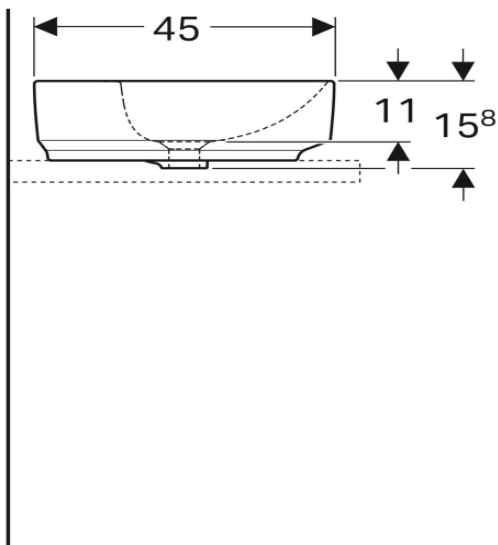

500.726.01.2

VariForm Bowl Sink *Round with battery bank, D=45 cm, with overflow hole*

500.768.01.2

VariForm Bowl Sink *Oval, B=55cm, T= 40cm,
without overflow hole*

500.771.01.2

VariForm Bowl Sink *Oval with battery bank, B=60cm, T=45cm, without overflow hole*

500.773.01.2

VariForm Bowl Sink *Elliptical with battery bank, B=50cm, T=40cm, with overflow hole*

500.775.01.2

VariForm Bowl Sink *Elliptical with battery bank, B=60cm, T=45cm, with overflow hole*

500.777.01.2

VariForm Bowl Sink *Rectangle, B=55cm, T=45cm, without overflow hole*

500.779.01.2

VariForm Bowl Sink *Rectangle with battery bank,
B=60cm, T=45cm*

500.781.01.2

ICon Rimfree Wall-Hung Toilet 53 cm

501.002.00.1