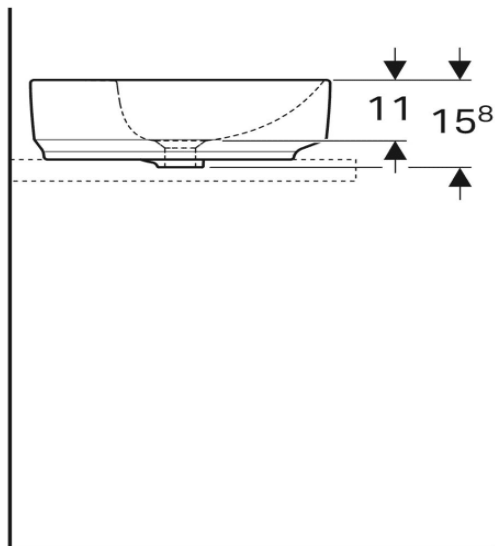

500.718.01.2

VariForm Countertop Sink *Oval with battery bank, B=55cm, T=45cm, without overflow hole*

500.722.01.2

VariForm Countertop Sink *Oval with battery bank, B=60cm, T=48cm, without overflow hole*

500.726.01.2

VariForm Bowl Sink *Round with battery bank, D=45 cm, with overflow hole*

500.768.01.2

VariForm Bowl Sink *Oval, B=55cm, T= 40cm,
without overflow hole*

500.771.01.2

VariForm Bowl Sink *Oval with battery bank, B=60cm, T=45cm, without overflow hole*

500.773.01.2

VariForm Bowl Sink *Elliptical with battery bank, B=50cm, T=40cm, with overflow hole*

500.775.01.2

VariForm Bowl Sink *Elliptical with battery bank, B=60cm, T=45cm, with overflow hole*

500.777.01.2

VariForm Bowl Sink *Rectangle, B=55cm, T=45cm, without overflow hole*

500.779.01.2

VariForm Bowl Sink *Rectangle with battery bank,
B=60cm, T=45cm*

500.781.01.2

ICon Rimfree Wall-Hung Toilet 53 cm

501.002.00.1