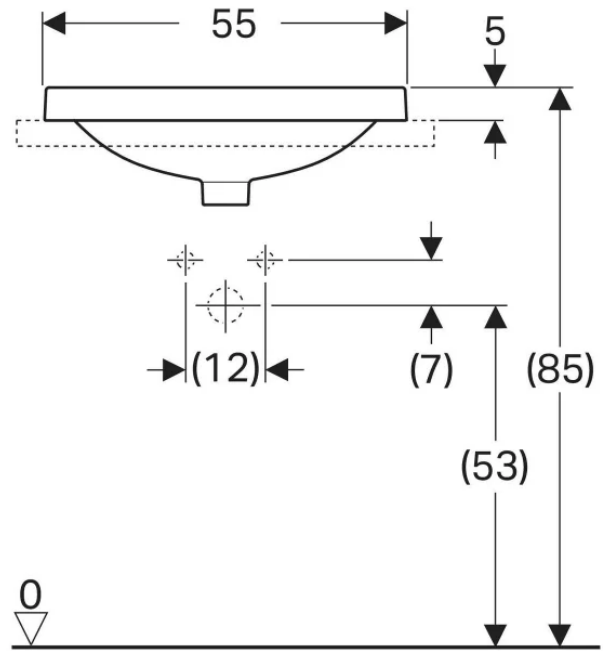

*Oval, B=50cm, T=40cm,
without overflow hole*

500.710.01.2

VariForm Countertop Sink

Oval with battery bank, B=50cm,
T=45cm, without overflow hole

500.714.01.2

VariForm Countertop Sink *Oval, B=55cm, T=40cm, without overflow hole*

500.718.01.2

VariForm Countertop Sink *Oval with battery bank, B=55cm, T=45cm, without overflow hole*

500.722.01.2

VariForm Countertop Sink *Oval with battery bank, B=60cm, T=48cm, without overflow hole*

500.726.01.2

VariForm Bowl Sink *Round with battery bank, D=45 cm, with overflow hole*

500.768.01.2

VariForm Bowl Sink *Oval, B=55cm, T= 40cm,
without overflow hole*

500.771.01.2

VariForm Bowl Sink *Oval with battery bank, B=60cm, T=45cm, without overflow hole*