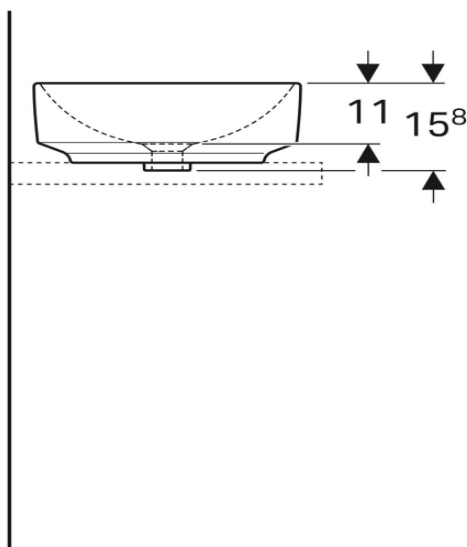

*Oval, B=50cm, T=40cm,
without overflow hole*

500.710.01.2

VariForm Countertop Sink

Oval with battery bank, B=50cm,
T=45cm, without overflow hole

500.714.01.2

VariForm Countertop Sink *Oval, B=55cm, T=40cm, without overflow hole*

500.718.01.2

VariForm Countertop Sink *Oval with battery bank, B=55cm, T=45cm, without overflow hole*

500.722.01.2

VariForm Countertop Sink *Oval with battery bank, B=60cm, T=48cm, without overflow hole*

500.726.01.2

VariForm Bowl Sink *Round with battery bank, D=45 cm, with overflow hole*

500.768.01.2

VariForm Bowl Sink *Oval, B=55cm, T= 40cm,
without overflow hole*

500.771.01.2

VariForm Bowl Sink *Oval with battery bank, B=60cm, T=45cm, without overflow hole*