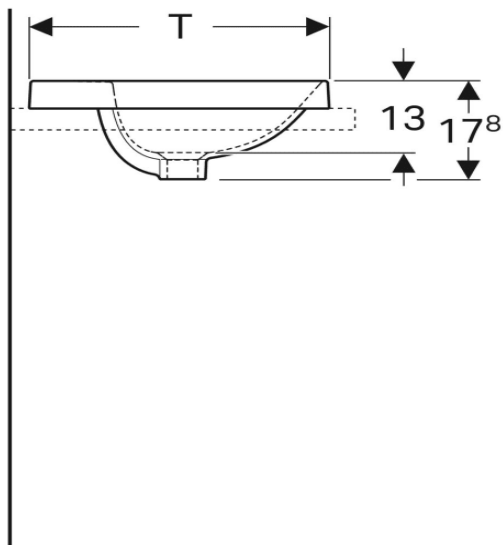

Lappato Chrome

Matt Chrome

VariForm Countertop Sink *Round, D=40cm, with overflow hole*

500.702.01.2

VariForm Countertop Sink *Round with battery bank, D=48cm, without overflow hole*

500.706.01.2

VariForm Countertop Sink

*Oval, B=50cm, T=40cm,
without overflow hole*

500.710.01.2

VariForm Countertop Sink

Oval with battery bank, B=50cm,
T=45cm, without overflow hole

500.714.01.2

VariForm Countertop Sink *Oval, B=55cm, T=40cm, without overflow hole*

500.718.01.2

VariForm Countertop Sink *Oval with battery bank, B=55cm, T=45cm, without overflow hole*

500.722.01.2

VariForm Countertop Sink *Oval with battery bank, B=60cm, T=48cm, without overflow hole*

500.726.01.2

VariForm Bowl Sink *Round with battery bank, D=45 cm, with overflow hole*

500.768.01.2

VariForm Bowl Sink *Oval, B=55cm, T= 40cm,
without overflow hole*

500.771.01.2

VariForm Bowl Sink *Oval with battery bank, B=60cm, T=45cm, without overflow hole*