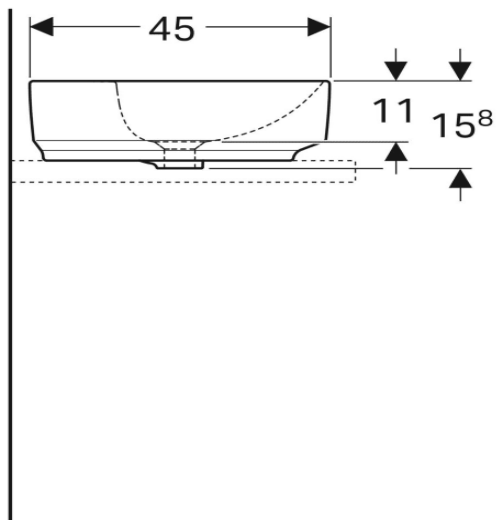

500.718.01.2

VariForm Countertop Sink *Oval with battery bank, B=55cm, T=45cm, without overflow hole*

500.722.01.2

VariForm Countertop Sink *Oval with battery bank, B=60cm, T=48cm, without overflow hole*

500.726.01.2

VariForm Bowl Sink *Round with battery bank, D=45 cm, with overflow hole*

500.768.01.2

VariForm Bowl Sink *Oval, B=55cm, T= 40cm,
without overflow hole*

500.771.01.2

VariForm Bowl Sink *Oval with battery bank, B=60cm, T=45cm, without overflow hole*

500.773.01.2

VariForm Bowl Sink *Elliptical with battery bank, B=50cm, T=40cm, with overflow hole*

500.775.01.2

VariForm Bowl Sink *Elliptical with battery bank, B=60cm, T=45cm, with overflow hole*

500.777.01.2

VariForm Bowl Sink *Rectangle, B=55cm, T=45cm, without overflow hole*

500.779.01.2

VariForm Bowl Sink *Rectangle with battery bank,
B=60cm, T=45cm*

500.781.01.2

ICon Rimfree Wall-Hung Toilet 53 cm

501.002.00.1