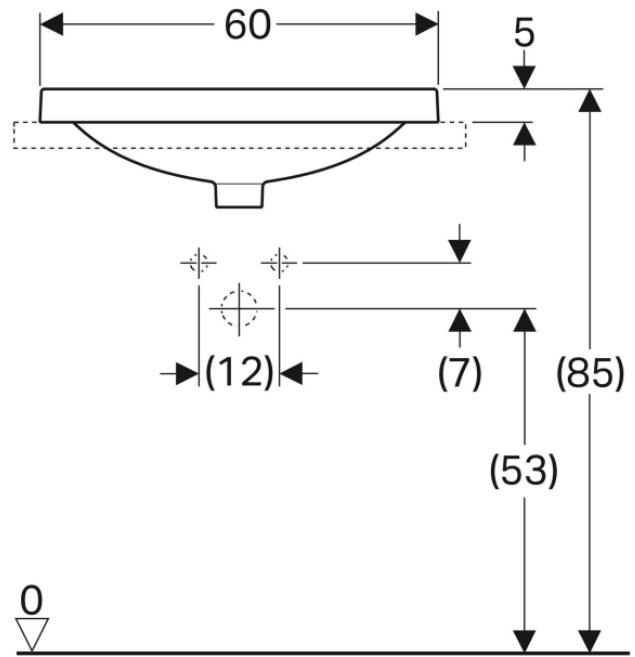

*Oval, B=50cm, T=40cm,
without overflow hole*

500.710.01.2

VariForm Countertop Sink

Oval with battery bank, B=50cm,
T=45cm, without overflow hole

500.714.01.2

VariForm Countertop Sink *Oval, B=55cm, T=40cm, without overflow hole*

500.718.01.2

VariForm Countertop Sink *Oval with battery bank, B=55cm, T=45cm, without overflow hole*

500.722.01.2

VariForm Countertop Sink *Oval with battery bank, B=60cm, T=48cm, without overflow hole*

500.726.01.2

VariForm Bowl Sink *Round with battery bank, D=45 cm, with overflow hole*

500.768.01.2

VariForm Bowl Sink *Oval, B=55cm, T= 40cm,
without overflow hole*

500.771.01.2

VariForm Bowl Sink *Oval with battery bank, B=60cm, T=45cm, without overflow hole*

500.773.01.2

VariForm Bowl Sink *Elliptical with battery bank, B=50cm, T=40cm, with overflow hole*

500.775.01.2

VariForm Bowl Sink *Elliptical with battery bank, B=60cm, T=45cm, with overflow hole*

500.777.01.2