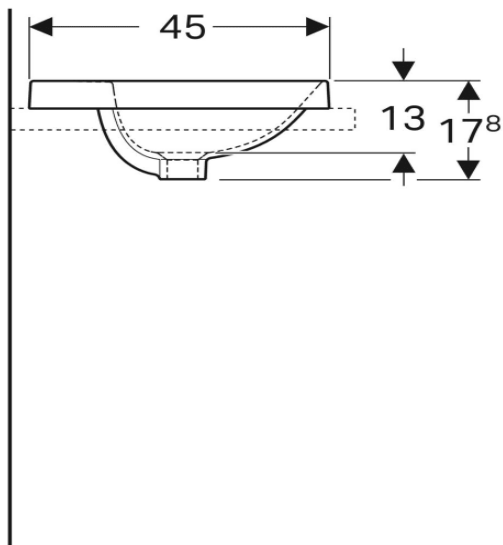

*Oval, B=50cm, T=40cm,
without overflow hole*

500.710.01.2

VariForm Countertop Sink

Oval with battery bank, B=50cm,
T=45cm, without overflow hole

500.714.01.2

VariForm Countertop Sink *Oval, B=55cm, T=40cm, without overflow hole*

500.718.01.2

VariForm Countertop Sink *Oval with battery bank, B=55cm, T=45cm, without overflow hole*

500.722.01.2

VariForm Countertop Sink *Oval with battery bank, B=60cm, T=48cm, without overflow hole*

500.726.01.2

VariForm Bowl Sink *Round with battery bank, D=45 cm, with overflow hole*

500.768.01.2

VariForm Bowl Sink *Oval, B=55cm, T= 40cm,
without overflow hole*

500.771.01.2

VariForm Bowl Sink *Oval with battery bank, B=60cm, T=45cm, without overflow hole*

500.773.01.2

VariForm Bowl Sink *Elliptical with battery bank, B=50cm, T=40cm, with overflow hole*

500.775.01.2

VariForm Bowl Sink *Elliptical with battery bank, B=60cm, T=45cm, with overflow hole*

500.777.01.2