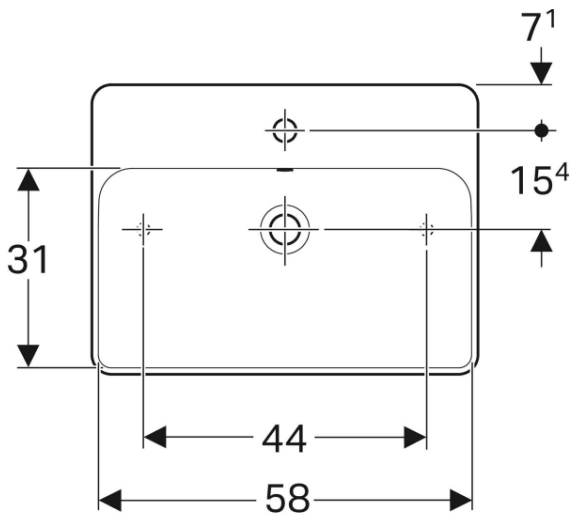

500.726.01.2

VariForm Bowl Sink *Round with battery bank, D=45 cm, with overflow hole*

500.768.01.2

VariForm Bowl Sink *Oval, B=55cm, T= 40cm,
without overflow hole*

500.771.01.2

VariForm Bowl Sink *Oval with battery bank, B=60cm, T=45cm, without overflow hole*

500.773.01.2

VariForm Bowl Sink *Elliptical with battery bank, B=50cm, T=40cm, with overflow hole*

500.775.01.2

VariForm Bowl Sink *Elliptical with battery bank, B=60cm, T=45cm, with overflow hole*

500.777.01.2

VariForm Bowl Sink *Rectangle, B=55cm, T=45cm, without overflow hole*

500.779.01.2

VariForm Bowl Sink *Rectangle with battery bank,
B=60cm, T=45cm*

500.781.01.2

ICon Rimfree Wall-Hung Toilet 53 cm

501.002.00.1