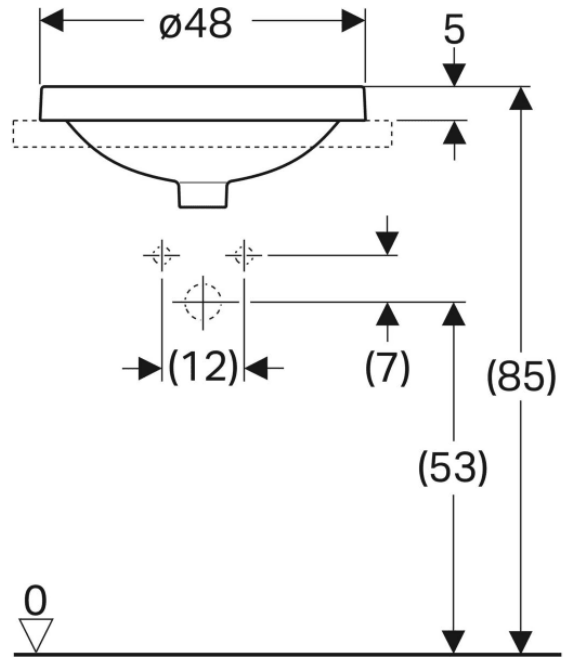

VariForm Countertop Sink *Round with battery bank, D=48cm, without overflow hole*

500.706.01.2