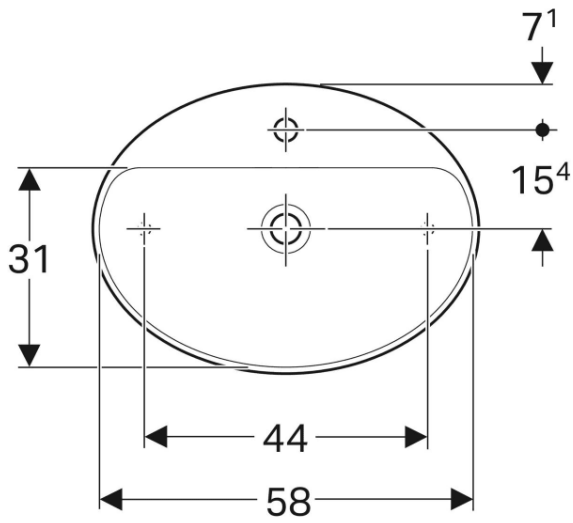

500.718.01.2

VariForm Countertop Sink *Oval with battery bank, B=55cm, T=45cm, without overflow hole*

500.722.01.2

VariForm Countertop Sink *Oval with battery bank, B=60cm, T=48cm, without overflow hole*

500.726.01.2

VariForm Bowl Sink *Round with battery bank, D=45 cm, with overflow hole*

500.768.01.2

VariForm Bowl Sink *Oval, B=55cm, T= 40cm,
without overflow hole*

500.771.01.2

VariForm Bowl Sink *Oval with battery bank, B=60cm, T=45cm, without overflow hole*

500.773.01.2

VariForm Bowl Sink *Elliptical with battery bank, B=50cm, T=40cm, with overflow hole*

500.775.01.2

VariForm Bowl Sink *Elliptical with battery bank, B=60cm, T=45cm, with overflow hole*

500.777.01.2

VariForm Bowl Sink *Rectangle, B=55cm, T=45cm, without overflow hole*

500.779.01.2

VariForm Bowl Sink *Rectangle with battery bank,
B=60cm, T=45cm*

500.781.01.2

ICon Rimfree Wall-Hung Toilet 53 cm

501.002.00.1