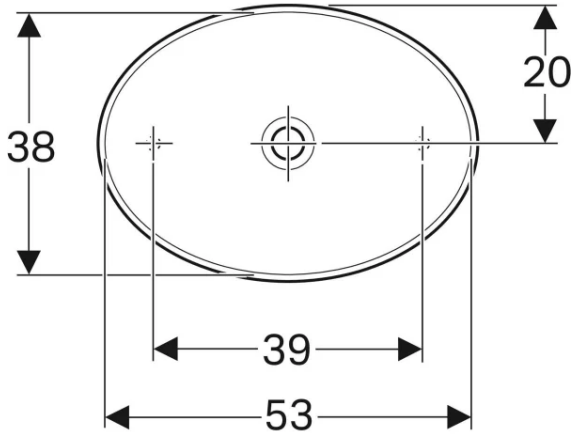

500.718.01.2

VariForm Countertop Sink *Oval with battery bank, B=55cm, T=45cm, without overflow hole*

500.722.01.2

VariForm Countertop Sink *Oval with battery bank, B=60cm, T=48cm, without overflow hole*

500.726.01.2

VariForm Bowl Sink *Round with battery bank, D=45 cm, with overflow hole*

500.768.01.2

VariForm Bowl Sink *Oval, B=55cm, T= 40cm,
without overflow hole*

500.771.01.2

VariForm Bowl Sink *Oval with battery bank, B=60cm, T=45cm, without overflow hole*

500.773.01.2

VariForm Bowl Sink *Elliptical with battery bank, B=50cm, T=40cm, with overflow hole*

500.775.01.2

VariForm Bowl Sink *Elliptical with battery bank, B=60cm, T=45cm, with overflow hole*

500.777.01.2

VariForm Bowl Sink *Rectangle, B=55cm, T=45cm, without overflow hole*

500.779.01.2

VariForm Bowl Sink *Rectangle with battery bank,
B=60cm, T=45cm*

500.781.01.2

ICon Rimfree Wall-Hung Toilet 53 cm

501.002.00.1