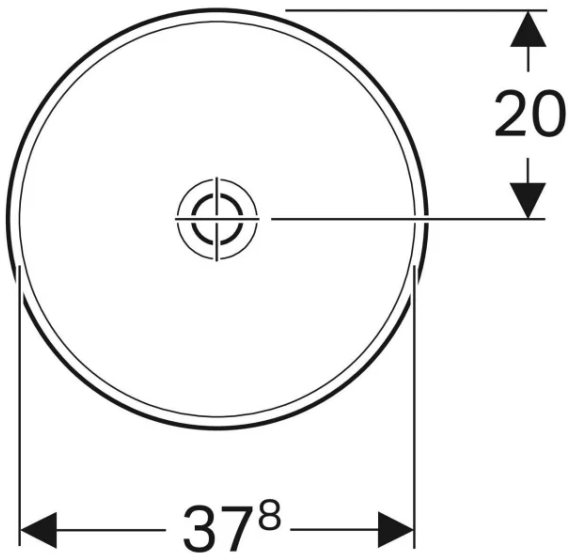

Lappato Chrome

Matt Chrome

VariForm Countertop Sink *Round, D=40cm, with overflow hole*

500.702.01.2

VariForm Countertop Sink *Round with battery bank, D=48cm, without overflow hole*

500.706.01.2

VariForm Countertop Sink

*Oval, B=50cm, T=40cm,
without overflow hole*

500.710.01.2

VariForm Countertop Sink

Oval with battery bank, B=50cm,
T=45cm, without overflow hole

500.714.01.2

VariForm Countertop Sink *Oval, B=55cm, T=40cm, without overflow hole*