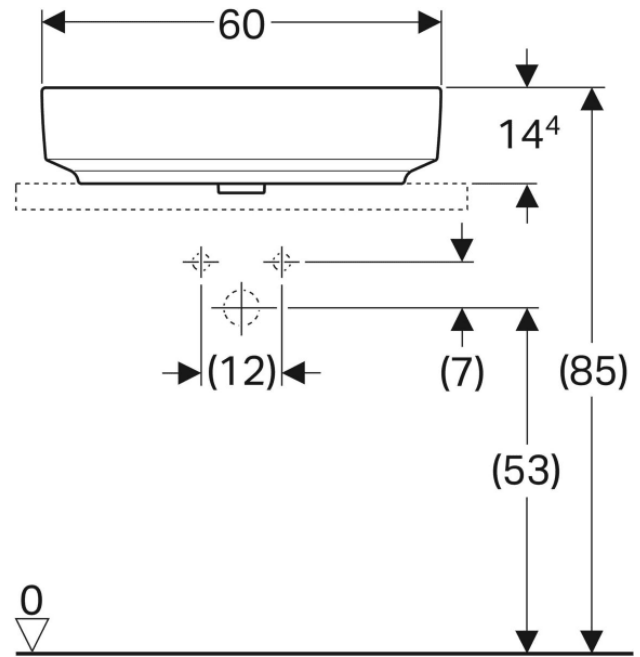

500.726.01.2

VariForm Bowl Sink *Round with battery bank, D=45 cm, with overflow hole*

500.768.01.2

VariForm Bowl Sink *Oval, B=55cm, T= 40cm,
without overflow hole*

500.771.01.2

VariForm Bowl Sink *Oval with battery bank, B=60cm, T=45cm, without overflow hole*

500.773.01.2

VariForm Bowl Sink *Elliptical with battery bank, B=50cm, T=40cm, with overflow hole*

500.775.01.2

VariForm Bowl Sink *Elliptical with battery bank, B=60cm, T=45cm, with overflow hole*

500.777.01.2

VariForm Bowl Sink *Rectangle, B=55cm, T=45cm, without overflow hole*

500.779.01.2

VariForm Bowl Sink *Rectangle with battery bank,
B=60cm, T=45cm*

500.781.01.2

ICon Rimfree Wall-Hung Toilet 53 cm

501.002.00.1