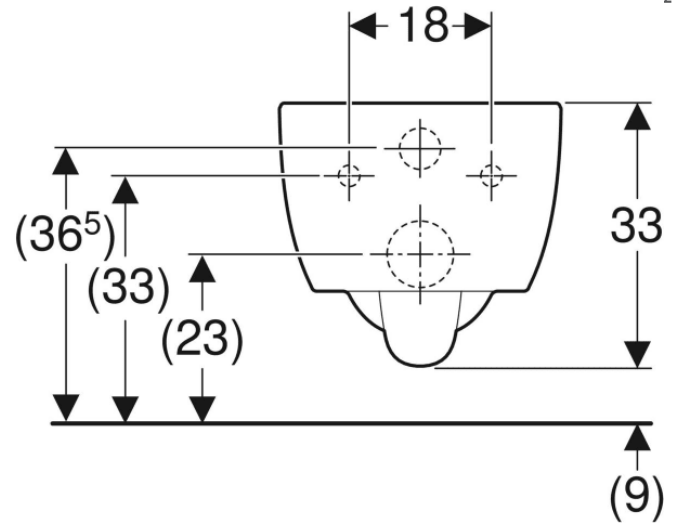

500.773.01.2

VariForm Bowl Sink *Elliptical with battery bank, B=50cm, T=40cm, with overflow hole*

500.775.01.2

VariForm Bowl Sink *Elliptical with battery bank, B=60cm, T=45cm, with overflow hole*

500.777.01.2

VariForm Bowl Sink *Rectangle, B=55cm, T=45cm, without overflow hole*

500.779.01.2

VariForm Bowl Sink *Rectangle with battery bank,
B=60cm, T=45cm*

500.781.01.2

ICon Rimfree Wall-Hung Toilet 53 cm

501.002.00.1

ICon Rimfree Wall-Hung Toilet *concealed mounting,
53 cm*

501.003.00.1

PRODUCT CATA

Senya Wall-Hung Toilet 56 cm

501.016.00.1

PRODUCT CATALOG

W: www.dmcgrubu.com.tr A: Yukarı Öveçler Mah. 1235. Cad. no:9/2 Çankaya Ankara