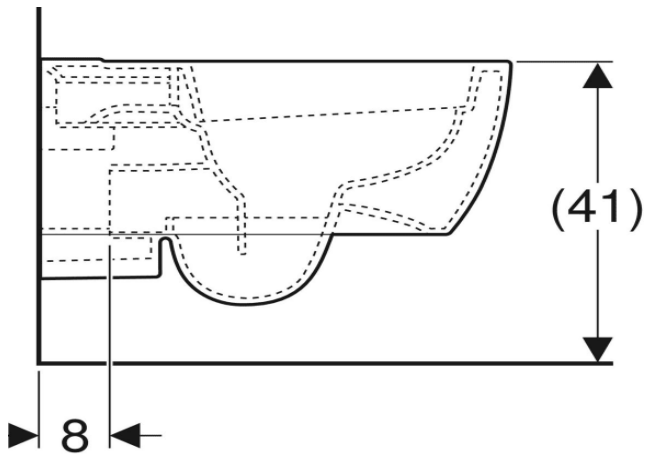

500.726.01.2

VariForm Bowl Sink *Round with battery bank, D=45 cm, with overflow hole*

500.768.01.2

VariForm Bowl Sink *Oval, B=55cm, T= 40cm,
without overflow hole*

500.771.01.2

VariForm Bowl Sink *Oval with battery bank, B=60cm, T=45cm, without overflow hole*

500.773.01.2

VariForm Bowl Sink *Elliptical with battery bank, B=50cm, T=40cm, with overflow hole*

500.775.01.2

VariForm Bowl Sink *Elliptical with battery bank, B=60cm, T=45cm, with overflow hole*

500.777.01.2

VariForm Bowl Sink *Rectangle, B=55cm, T=45cm, without overflow hole*

500.779.01.2

VariForm Bowl Sink *Rectangle with battery bank,
B=60cm, T=45cm*

500.781.01.2

ICon Rimfree Wall-Hung Toilet 53 cm

501.002.00.1

ICon Rimfree Wall-Hung Toilet *concealed mounting,
53 cm*

501.003.00.1

PRODUCT CATA

Senya Wall-Hung Toilet 56 cm

501.016.00.1

PRODUCT CATALOG

W: www.dmcgrubu.com.tr A: Yukarı Öveçler Mah. 1235. Cad. no:9/2 Çankaya Ankara