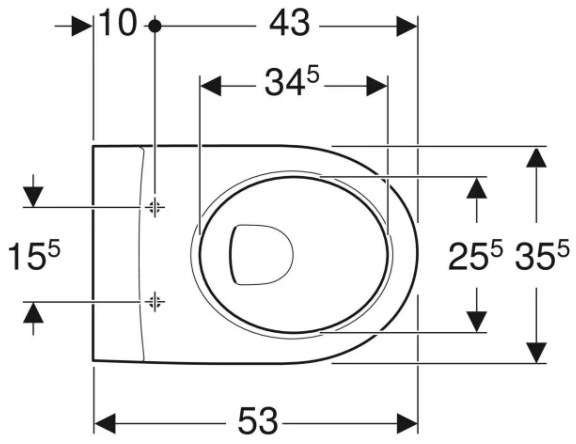

500.726.01.2

VariForm Bowl Sink *Round with battery bank, D=45 cm, with overflow hole*

500.768.01.2

VariForm Bowl Sink *Oval, B=55cm, T= 40cm,
without overflow hole*

500.771.01.2

VariForm Bowl Sink *Oval with battery bank, B=60cm, T=45cm, without overflow hole*

500.773.01.2

VariForm Bowl Sink *Elliptical with battery bank, B=50cm, T=40cm, with overflow hole*

500.775.01.2

VariForm Bowl Sink *Elliptical with battery bank, B=60cm, T=45cm, with overflow hole*

500.777.01.2

VariForm Bowl Sink *Rectangle, B=55cm, T=45cm, without overflow hole*

500.779.01.2

VariForm Bowl Sink *Rectangle with battery bank,
B=60cm, T=45cm*

500.781.01.2

ICon Rimfree Wall-Hung Toilet 53 cm

501.002.00.1

ICon Rimfree Wall-Hung Toilet *concealed mounting,
53 cm*

501.003.00.1

PRODUCT CATA

Senya Wall-Hung Toilet 56 cm

501.016.00.1

PRODUCT CATALOG

W: www.dmcgrubu.com.tr A: Yukarı Öveçler Mah. 1235. Cad. no:9/2 Çankaya Ankara