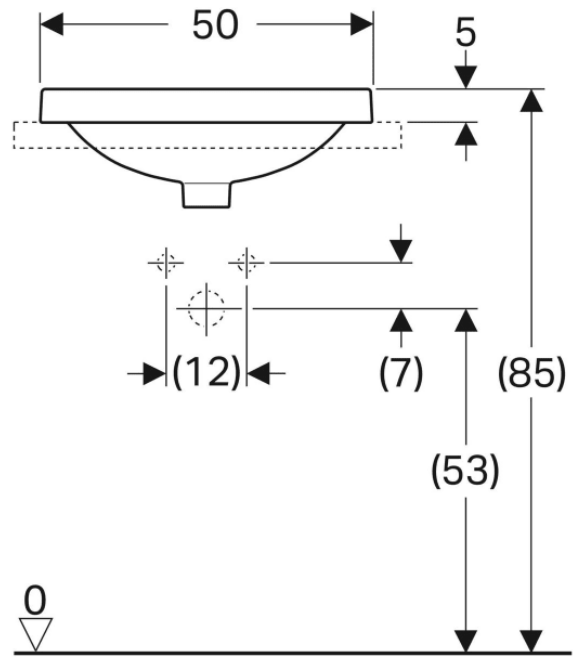

*Oval, B=50cm, T=40cm,
without overflow hole*

500.710.01.2

VariForm Countertop Sink

Oval with battery bank, B=50cm,
T=45cm, without overflow hole

500.714.01.2

VariForm Countertop Sink *Oval, B=55cm, T=40cm, without overflow hole*