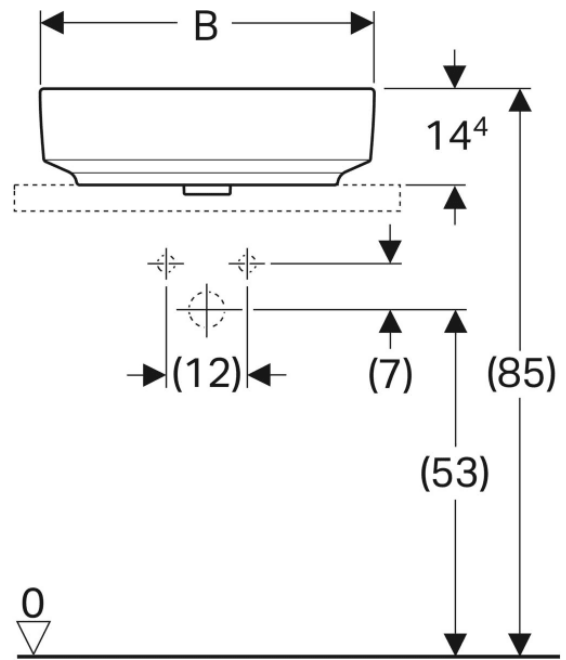

500.718.01.2

VariForm Countertop Sink *Oval with battery bank, B=55cm, T=45cm, without overflow hole*

500.722.01.2

VariForm Countertop Sink *Oval with battery bank, B=60cm, T=48cm, without overflow hole*

500.726.01.2

VariForm Bowl Sink *Round with battery bank, D=45 cm, with overflow hole*

500.768.01.2

VariForm Bowl Sink *Oval, B=55cm, T= 40cm,
without overflow hole*

500.771.01.2

VariForm Bowl Sink *Oval with battery bank, B=60cm, T=45cm, without overflow hole*

500.773.01.2

VariForm Bowl Sink *Elliptical with battery bank, B=50cm, T=40cm, with overflow hole*

500.775.01.2

VariForm Bowl Sink *Elliptical with battery bank, B=60cm, T=45cm, with overflow hole*

500.777.01.2

VariForm Bowl Sink *Rectangle, B=55cm, T=45cm, without overflow hole*

500.779.01.2

VariForm Bowl Sink *Rectangle with battery bank,
B=60cm, T=45cm*

500.781.01.2

ICon Rimfree Wall-Hung Toilet 53 cm

501.002.00.1