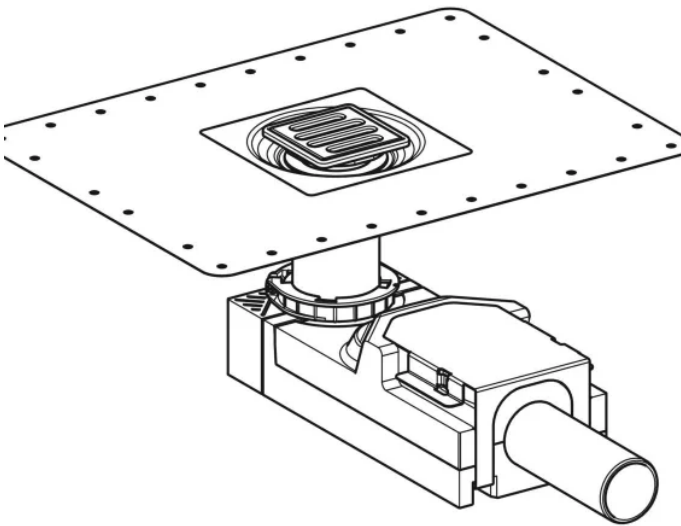

Lappato Chrome

Matt Chrome

VariForm Countertop Sink *Round, D=40cm, with overflow hole*

500.702.01.2

VariForm Countertop Sink *Round with battery bank, D=48cm, without overflow hole*

500.706.01.2

VariForm Countertop Sink

*Oval, B=50cm, T=40cm,
without overflow hole*

500.710.01.2

VariForm Countertop Sink

Oval with battery bank, B=50cm,
T=45cm, without overflow hole

500.714.01.2

VariForm Countertop Sink *Oval, B=55cm, T=40cm, without overflow hole*