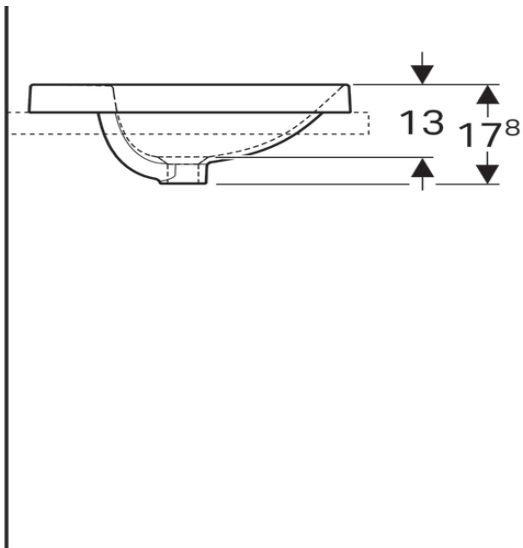

Lappato Chrome

Matt Chrome

VariForm Countertop Sink *Round, D=40cm, with overflow hole*

500.702.01.2

VariForm Countertop Sink *Round with battery bank, D=48cm, without overflow hole*

500.706.01.2

VariForm Countertop Sink

*Oval, B=50cm, T=40cm,
without overflow hole*

500.710.01.2

VariForm Countertop Sink

Oval with battery bank, B=50cm,
T=45cm, without overflow hole

500.714.01.2

VariForm Countertop Sink *Oval, B=55cm, T=40cm, without overflow hole*