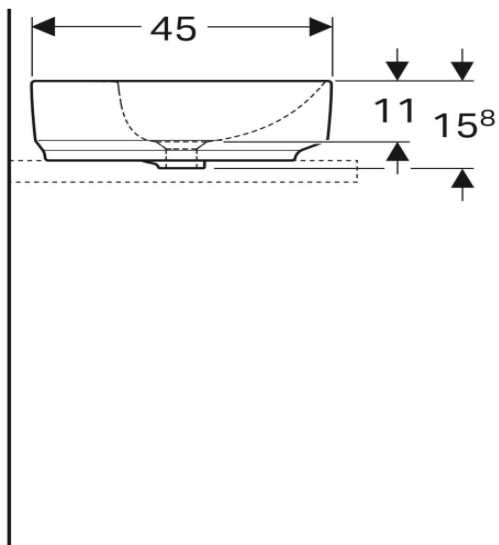

500.726.01.2

VariForm Bowl Sink *Round with battery bank, D=45 cm, with overflow hole*

500.768.01.2

VariForm Bowl Sink *Oval, B=55cm, T= 40cm,
without overflow hole*

500.771.01.2

VariForm Bowl Sink *Oval with battery bank, B=60cm, T=45cm, without overflow hole*

500.773.01.2

VariForm Bowl Sink *Elliptical with battery bank, B=50cm, T=40cm, with overflow hole*

500.775.01.2

VariForm Bowl Sink *Elliptical with battery bank, B=60cm, T=45cm, with overflow hole*

500.777.01.2

VariForm Bowl Sink *Rectangle, B=55cm, T=45cm, without overflow hole*

500.779.01.2

VariForm Bowl Sink *Rectangle with battery bank,
B=60cm, T=45cm*

500.781.01.2

ICon Rimfree Wall-Hung Toilet 53 cm

501.002.00.1