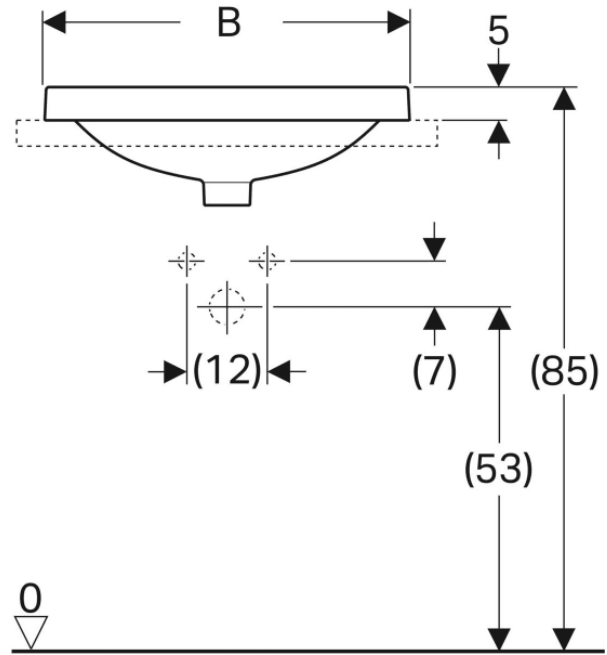

*Oval, B=50cm, T=40cm,
without overflow hole*

500.710.01.2

VariForm Countertop Sink

Oval with battery bank, B=50cm,
T=45cm, without overflow hole

500.714.01.2

VariForm Countertop Sink *Oval, B=55cm, T=40cm, without overflow hole*