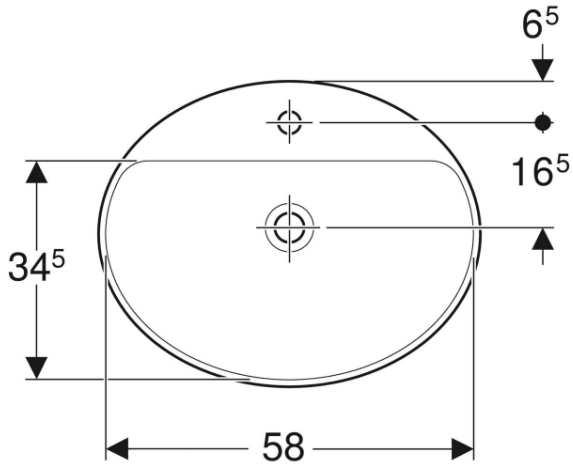

*Oval, B=50cm, T=40cm,
without overflow hole*

500.710.01.2

VariForm Countertop Sink

Oval with battery bank, B=50cm,
T=45cm, without overflow hole

500.714.01.2

VariForm Countertop Sink *Oval, B=55cm, T=40cm, without overflow hole*

500.718.01.2

VariForm Countertop Sink *Oval with battery bank, B=55cm, T=45cm, without overflow hole*

500.722.01.2

VariForm Countertop Sink *Oval with battery bank, B=60cm, T=48cm, without overflow hole*

500.726.01.2

VariForm Bowl Sink *Round with battery bank, D=45 cm, with overflow hole*

500.768.01.2

VariForm Bowl Sink *Oval, B=55cm, T= 40cm,
without overflow hole*

500.771.01.2

VariForm Bowl Sink *Oval with battery bank, B=60cm, T=45cm, without overflow hole*