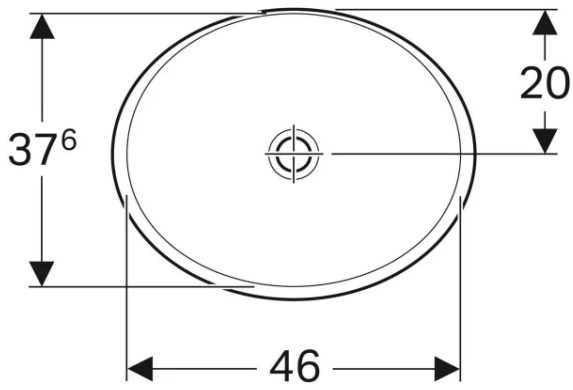

Lappato Chrome

Matt Chrome

VariForm Countertop Sink *Round, D=40cm, with overflow hole*

500.702.01.2

VariForm Countertop Sink *Round with battery bank, D=48cm, without overflow hole*

500.706.01.2

VariForm Countertop Sink

*Oval, B=50cm, T=40cm,
without overflow hole*

500.710.01.2

VariForm Countertop Sink

Oval with battery bank, B=50cm,
T=45cm, without overflow hole

500.714.01.2

VariForm Countertop Sink *Oval, B=55cm, T=40cm, without overflow hole*