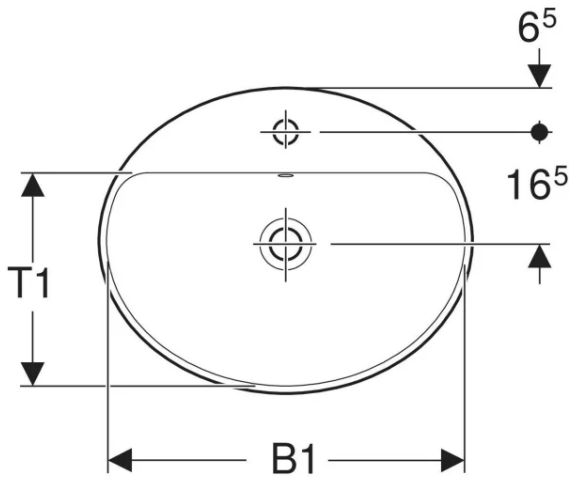

Lappato Chrome

Matt Chrome

VariForm Countertop Sink *Round, D=40cm, with overflow hole*

500.702.01.2

VariForm Countertop Sink *Round with battery bank, D=48cm, without overflow hole*

500.706.01.2

VariForm Countertop Sink

*Oval, B=50cm, T=40cm,
without overflow hole*

500.710.01.2

VariForm Countertop Sink

Oval with battery bank, B=50cm,
T=45cm, without overflow hole

500.714.01.2

VariForm Countertop Sink *Oval, B=55cm, T=40cm, without overflow hole*