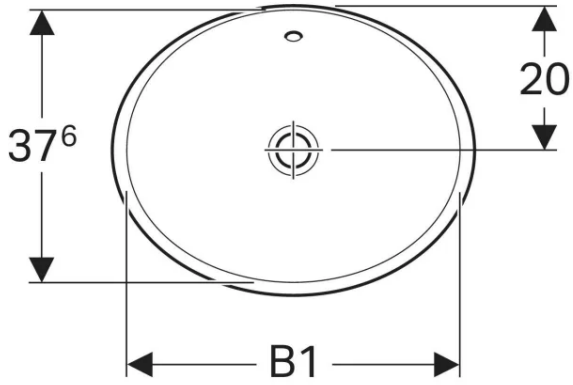

Lappato Chrome

Matt Chrome

VariForm Countertop Sink *Round, D=40cm, with overflow hole*

500.702.01.2

VariForm Countertop Sink *Round with battery bank, D=48cm, without overflow hole*

500.706.01.2

VariForm Countertop Sink

*Oval, B=50cm, T=40cm,
without overflow hole*

500.710.01.2

VariForm Countertop Sink

Oval with battery bank, B=50cm,
T=45cm, without overflow hole

500.714.01.2

VariForm Countertop Sink *Oval, B=55cm, T=40cm, without overflow hole*