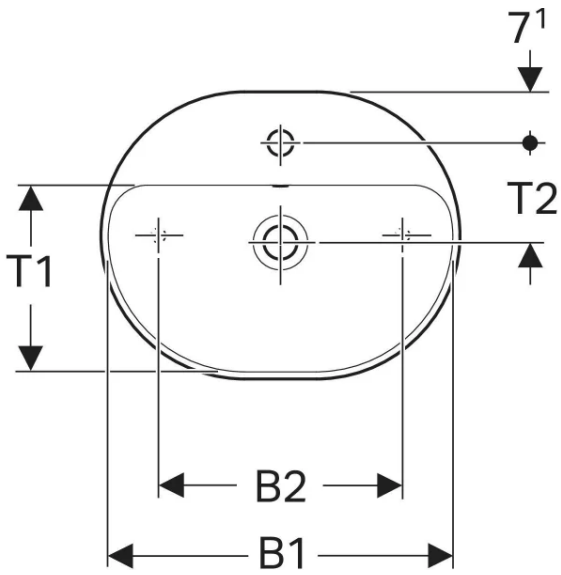

500.718.01.2

VariForm Countertop Sink *Oval with battery bank, B=55cm, T=45cm, without overflow hole*

500.722.01.2

VariForm Countertop Sink *Oval with battery bank, B=60cm, T=48cm, without overflow hole*

500.726.01.2

VariForm Bowl Sink *Round with battery bank, D=45 cm, with overflow hole*

500.768.01.2

VariForm Bowl Sink *Oval, B=55cm, T= 40cm,
without overflow hole*

500.771.01.2

VariForm Bowl Sink *Oval with battery bank, B=60cm, T=45cm, without overflow hole*

500.773.01.2

VariForm Bowl Sink *Elliptical with battery bank, B=50cm, T=40cm, with overflow hole*

500.775.01.2

VariForm Bowl Sink *Elliptical with battery bank, B=60cm, T=45cm, with overflow hole*

500.777.01.2

VariForm Bowl Sink *Rectangle, B=55cm, T=45cm, without overflow hole*

500.779.01.2

VariForm Bowl Sink *Rectangle with battery bank,
B=60cm, T=45cm*

500.781.01.2

ICon Rimfree Wall-Hung Toilet 53 cm

501.002.00.1