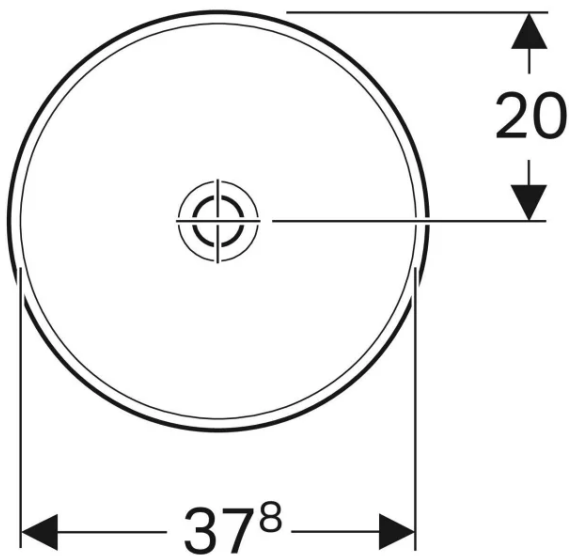

Lappato Chrome

Matt Chrome

VariForm Countertop Sink *Round, D=40cm, with overflow hole*

500.702.01.2

VariForm Countertop Sink *Round with battery bank, D=48cm, without overflow hole*

500.706.01.2

VariForm Countertop Sink

*Oval, B=50cm, T=40cm,
without overflow hole*

500.710.01.2

VariForm Countertop Sink

Oval with battery bank, B=50cm,
T=45cm, without overflow hole

500.714.01.2

VariForm Countertop Sink *Oval, B=55cm, T=40cm, without overflow hole*