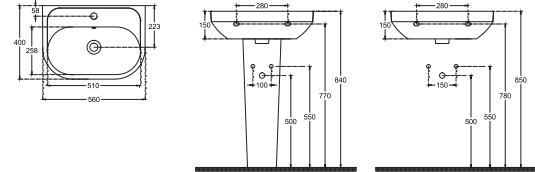

560x400 mm
With Taphole, Suitable for Wall Assembly
With Overflow, Fixation set is not included
10KF60056EC Basin
10KF38001EC Full Pedestal