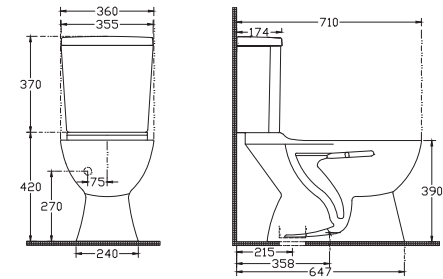

654x469 mm
With Taphole, With Overflow
Suitable with Furniture and Wall Assembly

10TR50057EC Tera Basin 57 cm

565x472 mm
With Taphole, With Overflow
Suitable with Furniture and Wall Assembly

Sanitaryware

10KP08001EC Kapris S-Trap WC

10KZ31002EC Cistern

Outlet bend is not included
Fixation set is included,
Seat&cover must be ordered seperately
Flush Mechanism must be ordered seperately

10ET60060EC - 10KF38001EC
Basin 61 cm - Full Pedestal