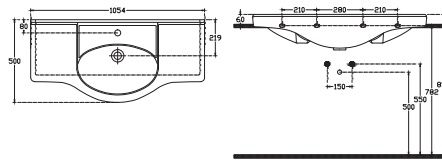

10PS51060EC Snow Basin 60 cm (* Depth 35 cm Compact)

600x350 mm
With Taphole, With Overflow
Suitable with Furniture and Wall Assembly

10PS51040EC Snow Basin 40 cm (* Depth 35 cm Compact)

400x350 mm
With Taphole, With Overflow
Suitable with Furniture and Wall Assembly

10TR50105EC
Tera Basin 106 cm

10TR50086EC
Basin 87 cm

10TR50076EC
Basin 75 cm

10TR50105EC Tera Basin 106 cm

1054x500 mm
With Taphole, With Overflow
Suitable with Furniture and Wall Assembly

10TR50086EC Tera Basin 87 cm