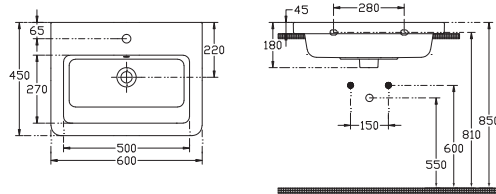

10PS50080EC Snow Basin 80 cm

800x454 mm
With Taphole, With Overflow
Suitable with Furniture and Wall Assembly

10PS50060EC Snow Basin 60 cm

600x450 mm
With Taphole, With Overflow
Suitable with Furniture and Wall Assembly

10PS50050EC Snow Basin 50 cm

500x400 mm
With Taphole, With Overflow
Suitable with Furniture and Wall Assembly

10PS51080EC Snow Basin 80 cm (* Depth 35 cm Compact)

800x350 mm
With Taphole, With Overflow
Suitable with Furniture and Wall Assembly