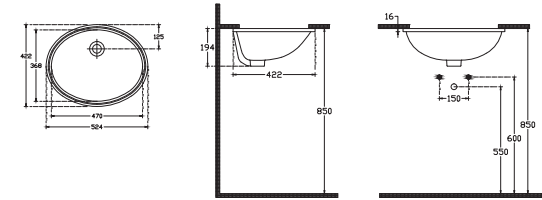

10TP71045EC-DL Basin 45 cm, With Taphole
10TP71045EC-DS Basin 45 cm, W/Out Taphole
 355x450 mm
 With Overflow

10TP39001EC Suitable Single WC Half Pedestal
 Fixation Set is Included

10TP39001EC Semi Pedestal
 *Suitable 10TP71045-10TP70050 basins

Undercounter Basins

Sanitaryware

10AC77057EC Undercounter Basin 57 cm

571x426 mm
W/Out Taphole
With Overflow
Suitable with undercounter

10AR77051EC Undercounter Basin 52cm

524x422 mm
W/Out Taphole
With Overflow
Suitable with undercounter