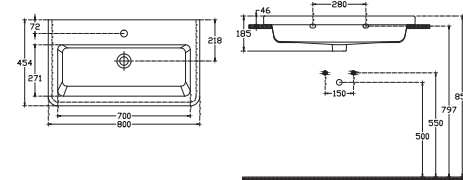

10PS50050EC Snow Basin 50 cm

800x454 mm
With Taphole, With Overflow
Suitable with Furniture and Wall Assembly