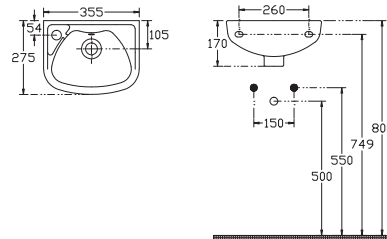

10KFS10056 Basin Set (Square Form)

560x400 mm
With Taphole, Suitable for Wall Assembly
With Overflow, Fixation set is not included
10KF61056EC Basin
10KF38001EC Full Pedestal

Single Piece Basins

10TP70051EC-DL Basin 51 cm, With Taphole
10TP70051EC-DS Basin 51 cm, W/Out Taphole
 217x510 mm, With Overflow
 Fixation set is not included

10TP70050EC-DL Basin 51 cm, With Taphole
10TP70050EC-DS Basin 51 cm, W/Out Taphole
 405x510 mm, With Overflow
 Fixation Set is Included

10TP39001EC Suitable Single WC Half Pedestal

10TP70035EC-DL Basin 35 cm, With Taphole
10TP70035EC-DS Basin 35 cm, W/Out Taphole
 275x355 mm, With Overflow
 Fixation set is not included