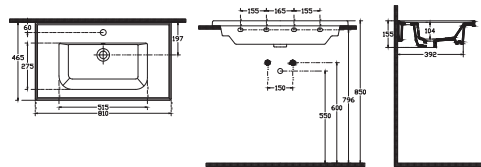

10LE50101EC Linea Basin 101 cm

1006x462 mm
With Taphole
Suitable with Furniture and Wall Assembly
With Overflow

10LE50056EC Linea Basin 55 cm

560x410 mm
With Taphole
Suitable with Furniture and Wall Assembly
With Overflow

10LE50081EC Linea Basin 81 cm

810x465 mm
With Taphole
Suitable with Furniture and Wall Assembly
With Overflow

10LE50065EC Linea Basin 65 cm

653x464 mm
With Taphole
Suitable with Furniture and Wall Assembly
With Overflow