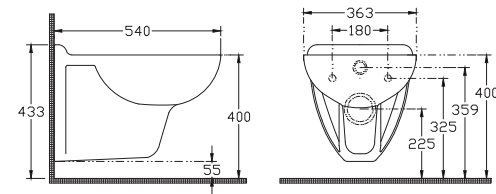

10KZ04001EC - 10KZ31002EC
BTW WC- Cistern