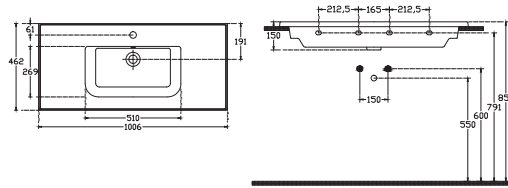

10PRS1101E WallFix P Set1 (PP Seat&Cover)
 10PRS1013E WallFix P Set3 (Duroplast SoftClose Seat&Cover)
 (WC+Cistern+Flush Mechanism+Seat&Cover)
 Assembled Flush Mechanism

Sanitaryware

LINEA

SLIM 

12

10LE50081EC
Basin 81 cm

10LE50101EC Linea Basin 101 cm

1006x462 mm
With Taphole
Suitable with Furniture and Wall Assembly
With Overflow

10LE50056EC Linea Basin 55 cm

560x410 mm
With Taphole
Suitable with Furniture and Wall Assembly
With Overflow

10LE50081EC Linea Basin 81 cm

810x465 mm
With Taphole
Suitable with Furniture and Wall Assembly
With Overflow

10LE50065EC Linea Basin 65 cm

653x464 mm
With Taphole
Suitable with Furniture and Wall Assembly
With Overflow