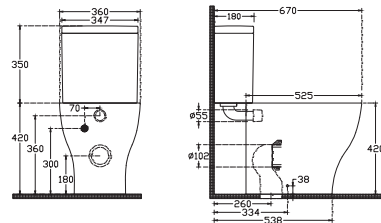

10PRS1101E WallFix P Set1 (PP Seat&Cover)
10PRS1013E WallFix P Set3 (Duroplast SoftClose Seat&Cover)
(WC+Cistern+Flush Mechanism+Seat&Cover)
Assembled Flush Mechanism