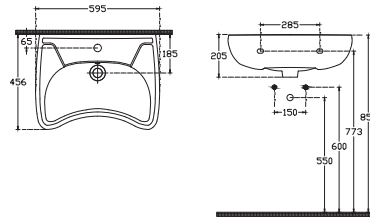

Bottom Inlet, 3 / 8"

52HT0101E Concealed Flush Mechanism For Squatting Pans

80 mm, Dual Flush

CONTROL PANNELS

- 54MD0103E White Dual Flush
- 54MD0101E Satin Chrome Dual Flush
- 54MD0102E Shiny Chrome Dual Flush

52AL0102E Concealed Flush Mechanism For Plaster Walls

100 mm, Dual Flush

CONTROL PANNELS

- 54MD0103E White Dual Flush
- 54MD0101E Satin Chrome Dual Flush
- 54MD0102E Shiny Chrome Dual Flush

10TP60060EC Handicapped Basin

595x456 mm
With Overflow, Fixation set is not included

60TP0308E Mirror

50x70 cm

10TP16001EC Handicapped WC (S-Trap)

10ET31002EC Cistern

Fixation set is not included
Seat&cover must be ordered separately
Flush Mechanism must be ordered separately