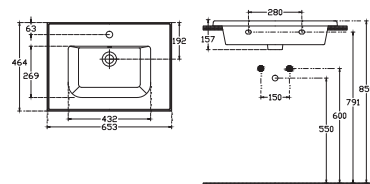

10LE50101EC Linea Basin 101 cm

1006x462 mm
With Taphole
Suitable with Furniture and Wall Assembly
With Overflow

10LE50056EC Linea Basin 55 cm

560x410 mm
With Taphole
Suitable with Furniture and Wall Assembly
With Overflow

10LE50081EC Linea Basin 81 cm

810x465 mm
With Taphole
Suitable with Furniture and Wall Assembly
With Overflow

10LE50065EC Linea Basin 65 cm

653x464 mm
With Taphole
Suitable with Furniture and Wall Assembly
With Overflow