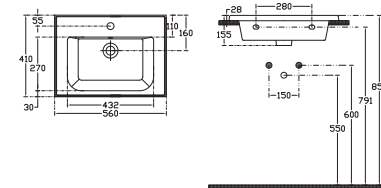

10LE50101EC Linea Basin 101 cm

1006x462 mm
With Taphole
Suitable with Furniture and Wall Assembly
With Overflow

10LE50056EC Linea Basin 55 cm

560x410 mm
With Taphole
Suitable with Furniture and Wall Assembly
With Overflow

10LE50081EC Linea Basin 81 cm

810x465 mm
With Taphole
Suitable with Furniture and Wall Assembly
With Overflow

10LE50065EC Linea Basin 65 cm

653x464 mm
With Taphole
Suitable with Furniture and Wall Assembly
With Overflow