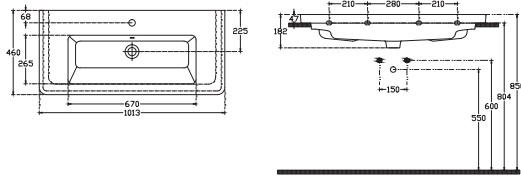

Sanitaryware

SNOW

16

10PS50100EC
Basin 100 cm

10PS51060EC
Compact Basin 60x35 cm (Depth 35 cm)

10PS50060EC
Basin 60 cm

10PS50100EC Snow Basin 101 cm

1013x460 mm
With Taphole, With Overflow
Suitable with Furniture and Wall Assembly