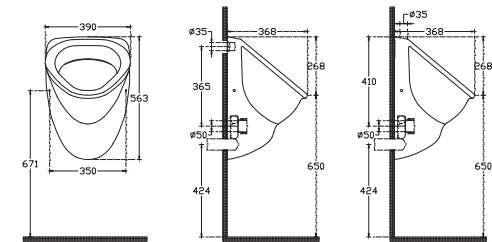

10TP93001EC Urinal Separator

573x365 mm
Fixation Set is Included

10TP91001EC Squatting Pan

513x610 mm
Concealed water inlet hole
Fixation Set is Included

10SZ92001EC Urinal

563x390x368 mm
Top inlet or bottom outlet (hidden)
Fixation set is included, Siphon is included

10TP91001EC Squatting Pan

513x610 mm
Top inlet
Fixation Set is Included

10TP92001EC Urinal

450x320x310 mm
Top inlet, bottom outlet
Fixation set is included, Siphon is not included

Concealed Cistern & Flush Mechanisms