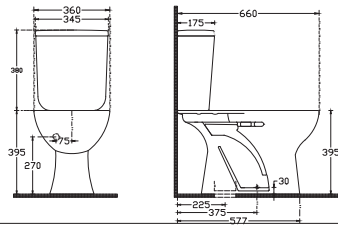

10ET06001EC Eti P-Trap WC

10ET31002EC Eti Cistern

Outlet bend is not included, Fixation set is not included
Seat&cover must be ordered seperately
Flush Mechanism must be ordered seperately