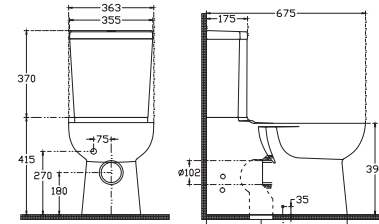

10KZ04001EC Karizma BTW WC

10KZ31002EC Karizma Cistern

Outlet bend is included
Fixation set is included, Seat&cover must be ordered separately, Flush Mechanism must be ordered separately

10KZ02003EC Karizma Wall Hung WC

Seat&cover must be ordered separately