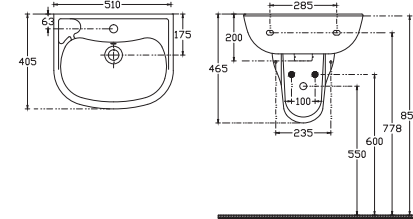

10KFS10056 Basin Set (Square Form)

560x400 mm
With Taphole, Suitable for Wall Assembly
With Overflow, Fixation set is not included
10KF61056EC Basin
10KF38001EC Full Pedestal

Single Piece Basins

10TP70051EC-DL Basin 51 cm, With Taphole
10TP70051EC-DS Basin 51 cm, W/Out Taphole
 217x510 mm, With Overflow
 Fixation set is not included

10TP70050EC-DL Basin 51 cm, With Taphole
10TP70050EC-DS Basin 51 cm, W/Out Taphole
 405x510 mm, With Overflow
 Fixation Set is Included

10TP39001EC Suitable Single WC Half Pedestal

10TP70035EC-DL Basin 35 cm, With Taphole
10TP70035EC-DS Basin 35 cm, W/Out Taphole
 275x355 mm, With Overflow
 Fixation set is not included