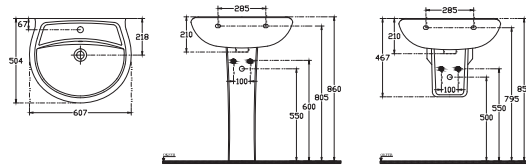

10ET08001EC - 10ET31002EC
S-Trap WC - Cistern

10ET60060EC - 10ET39001EC
Basin 61 cm - Half Pedestal

10ET08001EC - 10ET31002EC
S-Trap WC - Cistern

10ET60060EC Eti Basin 61 cm

607x504 mm
 With Taphole, Suitable for Wall Assembly
 With Overflow, Fixation set is not included
10KF38001EC Full Pedestal
10ET39001EC Half Pedestal (Fixation set is incl.)