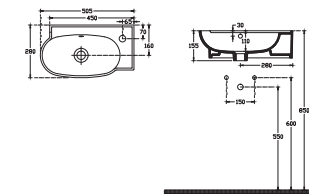

10LE50081EC Linea Basin 81 cm

810x465 mm
With Taphole
Suitable with Furniture and Wall Assembly
With Overflow

10LE50065EC Linea Basin 65 cm

653x464 mm
With Taphole
Suitable with Furniture and Wall Assembly
With Overflow

10LE50065EC
Basin 65 cm

Sanitaryware

SEKURA

14

10SK50091EC
Basin 91 cm

10SK50091EC Sekura Basin 91 cm

906x474 mm
With Taphole, Suitable with Furniture and Wall Assembly
With Overflow

10SK50045EC
Basin 45 cm

10SK50045EC Sekura Basin 46 cm

460x254 mm
With Taphole, Suitable with Furniture
With Overflow

10SK52045EC Sekura Basin 45 cm

450x280 mm
With Taphole, Suitable with Furniture
With Overflow

10SK50091EC
Basin 91 cm

Sanitaryware

SNOW

16

10PS50100EC
Basin 100 cm

10PS51060EC
Compact Basin 60x35 cm (Depth 35 cm)

10PS50060EC
Basin 60 cm

10PS50100EC Snow Basin 101 cm

1013x460 mm
With Taphole, With Overflow
Suitable with Furniture and Wall Assembly