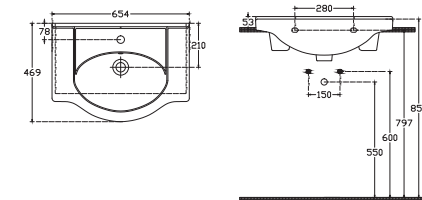

861x497 mm
With Taphole, With Overflow
Suitable with Furniture and Wall Assembly

10TR50076EC Tera Basin 75 cm

752x509 mm
With Taphole, With Overflow
Suitable with Furniture and Wall Assembly

10TR50067EC Tera Basin 66 cm

654x469 mm
With Taphole, With Overflow
Suitable with Furniture and Wall Assembly

10TR50057EC Tera Basin 57 cm

565x472 mm
With Taphole, With Overflow
Suitable with Furniture and Wall Assembly

Sanitaryware