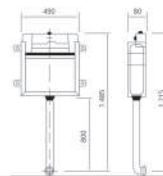

50UN0109E Dual Flushing Mechanism (with box)

50UN0110E Dual Flushing Mechanism (w/out box)

Bottom Inlet, 3 / 8"

50UN0301E Flushing Mechanism Push Type (with box)

50UN0302E Flushing Mechanism Push Type (w/out box)

Bottom Inlet, 3 / 8"

52HT0101E Concealed Flush Mechanism For Squatting Pans

80 mm, Dual Flush

CONTROL PANNELS

- 54MD0103E White Dual Flush
- 54MD0101E Satin Chrome Dual Flush
- 54MD0102E Shiny Chrome Dual Flush

52AL0102E Concealed Flush Mechanism For Plaster Walls

100 mm, Dual Flush

CONTROL PANNELS

- 54MD0103E White Dual Flush
- 54MD0101E Satin Chrome Dual Flush
- 54MD0102E Shiny Chrome Dual Flush

10TP60060EC Handicapped Basin