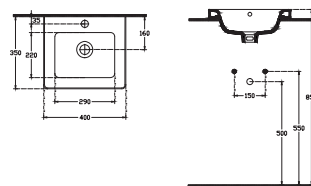

10PS51060EC Snow Basin 60 cm (* Depth 35 cm Compact)

600x350 mm
With Taphole, With Overflow
Suitable with Furniture and Wall Assembly

10PS51040EC Snow Basin 40 cm (* Depth 35 cm Compact)

400x350 mm
With Taphole, With Overflow
Suitable with Furniture and Wall Assembly