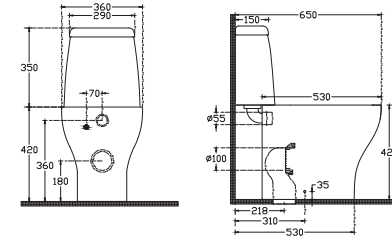

10BSS1101E WallFix B Set1 (PP Seat&Cover)
10BSS1012E WallFix B Set2 (Duroplast Normal Seat&Cover)
10BSS1013E WallFix B Set3 (Duroplast SoftClose Seat&Cover)
(WC+Cistern+Flush Mechanism+Seat&Cover)
Assembled Flush Mechanism