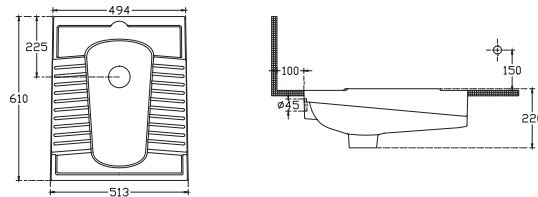

513x610 mm
Concealed water inlet hole
Fixation Set is Included

10SZ92001EC Urinal