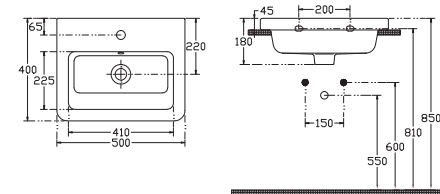

10PS50080EC Snow Basin 80 cm

800x454 mm
With Taphole, With Overflow
Suitable with Furniture and Wall Assembly

10PS50060EC Snow Basin 60 cm

600x450 mm
With Taphole, With Overflow
Suitable with Furniture and Wall Assembly

10PS50050EC Snow Basin 50 cm

500x400 mm
With Taphole, With Overflow
Suitable with Furniture and Wall Assembly

10PS51080EC Snow Basin 80 cm (* Depth 35 cm Compact)

800x350 mm
With Taphole, With Overflow
Suitable with Furniture and Wall Assembly