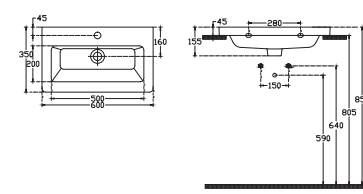

600x350 mm
With Taphole, With Overflow
Suitable with Furniture and Wall Assembly