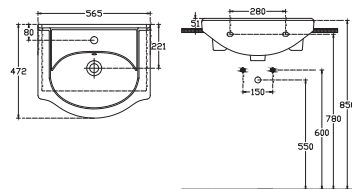

861x497 mm
With Taphole, With Overflow
Suitable with Furniture and Wall Assembly

10TR50076EC Tera Basin 75 cm

752x509 mm
With Taphole, With Overflow
Suitable with Furniture and Wall Assembly

10TR50067EC Tera Basin 66 cm

654x469 mm
With Taphole, With Overflow
Suitable with Furniture and Wall Assembly

10TR50057EC Tera Basin 57 cm

565x472 mm
With Taphole, With Overflow
Suitable with Furniture and Wall Assembly

Sanitaryware