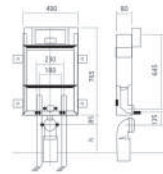

10TP91001EC Squatting Pan

513x610 mm
Top inlet
Fixation Set is Included

10TP92001EC Urinal

450x320x310 mm
Top inlet, bottom outlet
Fixation set is included, Siphon is not included

Concealed Cistern & Flush Mechanisms

Sanitaryware

52TD0101E Concealed Flush Mechanism For Brick Walls

80 mm, Galvanised Body Dual Flush

CONTROL PANNELS

- 54MD0103E White Dual Flush
- 54MD0101E Satin Chrome Dual Flush
- 54MD0102E Shiny Chrome Dual Flush