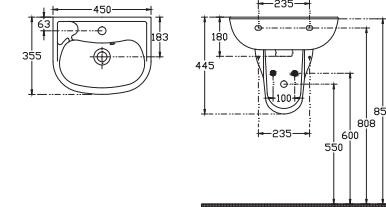

10KFS10056 Basin Set (Square Form)

560x400 mm
With Taphole, Suitable for Wall Assembly
With Overflow, Fixation set is not included
10KF61056EC Basin
10KF38001EC Full Pedestal

Single Piece Basins

10TP70051EC-DL Basin 51 cm, With Taphole
10TP70051EC-DS Basin 51 cm, W/Out Taphole
 217x510 mm, With Overflow
 Fixation set is not included

10TP70050EC-DL Basin 51 cm, With Taphole
10TP70050EC-DS Basin 51 cm, W/Out Taphole
 405x510 mm, With Overflow
 Fixation Set is Included

10TP39001EC Suitable Single WC Half Pedestal

10TP70035EC-DL Basin 35 cm, With Taphole
10TP70035EC-DS Basin 35 cm, W/Out Taphole
 275x355 mm, With Overflow
 Fixation set is not included

10TP71045EC-DL Basin 45 cm, With Taphole
10TP71045EC-DS Basin 45 cm, W/Out Taphole
 355x450 mm
 With Overflow

10TP39001EC Suitable Single WC Half Pedestal
 Fixation Set is Included

10TP39001EC Semi Pedestal
 *Suitable 10TP71045-10TP70050 basins