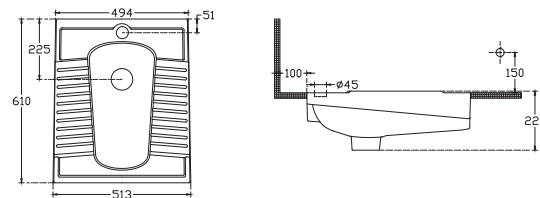

513x610 mm
Top inlet
Fixation Set is Included