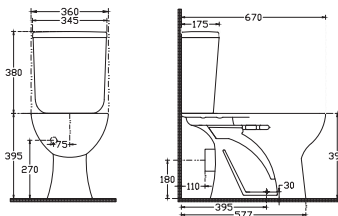

10ET08001EC - 10ET31002EC
S-Trap WC - Cistern

10ET60060EC - 10ET39001EC
Basin 61 cm - Half Pedestal

10ET08001EC - 10ET31002EC
S-Trap WC - Cistern

10ET60060EC Eti Basin 61 cm

607x504 mm
 With Taphole, Suitable for Wall Assembly
 With Overflow, Fixation set is not included
10KF38001EC Full Pedestal
10ET39001EC Half Pedestal (Fixation set is incl.)

10ET08001EC Eti S-Trap WC

10ET31002EC Eti Cistern

Outlet bend is not included, Fixation set is not included
 Seat&cover must be ordered seperately
 Flush Mechanism must be ordered seperately

10ET06001EC Eti P-Trap WC

10ET31002EC Eti Cistern

Outlet bend is not included, Fixation set is not included
 Seat&cover must be ordered seperately
 Flush Mechanism must be ordered seperately

10ET60060EC - 10KF38001EC
 Basin 61cm - Full Pedestal