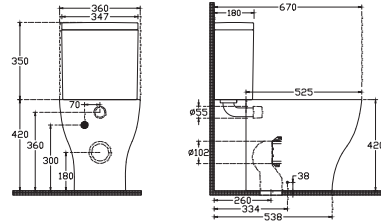

10MYS1012E WallFix M Set2 (Duroplast Normal Seat&Cover)
10MYS1014E WallFix M Set3 (Duroplast SoftClose Seat&Cover)
(WC+Cistern+Flush Mechanism+Seat&Cover)
Assembled Flush Mechanism