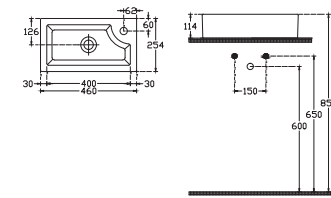

906x474 mm
With Taphole, Suitable with Furniture and Wall Assembly
With Overflow

460x254 mm
With Taphole, Suitable with Furniture
With Overflow

450x280 mm
With Taphole, Suitable with Furniture
With Overflow

10SK50091EC
Basin 91 cm