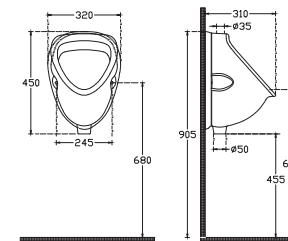

10TP93001EC Urinal Separator

573x365 mm
Fixation Set is Included

10TP91001EC Squatting Pan

513x610 mm
Concealed water inlet hole
Fixation Set is Included

10SZ92001EC Urinal

563x390x368 mm
Top inlet or bottom outlet (hidden)
Fixation set is included, Siphon is included

10TP91001EC Squatting Pan

513x610 mm
Top inlet
Fixation Set is Included

10TP92001EC Urinal

450x320x310 mm
Top inlet, bottom outlet
Fixation set is included, Siphon is not included

Concealed Cistern & Flush Mechanisms