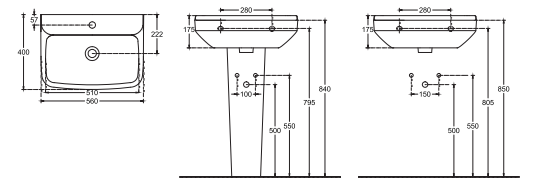

560x400 mm
With Taphole, Suitable for Wall Assembly
With Overflow, Fixation set is not included
10KF61056EC Basin
10KF38001EC Full Pedestal