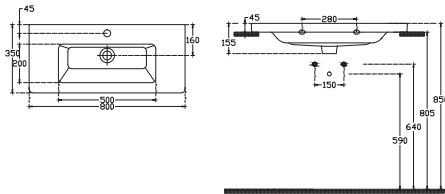

10PS50050EC Snow Basin 50 cm

500x400 mm
With Taphole, With Overflow
Suitable with Furniture and Wall Assembly

10PS51080EC Snow Basin 80 cm (* Depth 35 cm Compact)

800x350 mm
With Taphole, With Overflow
Suitable with Furniture and Wall Assembly

10PS51060EC Snow Basin 60 cm (* Depth 35 cm Compact)

600x350 mm
With Taphole, With Overflow
Suitable with Furniture and Wall Assembly

10PS51040EC Snow Basin 40 cm (* Depth 35 cm Compact)

400x350 mm
With Taphole, With Overflow
Suitable with Furniture and Wall Assembly