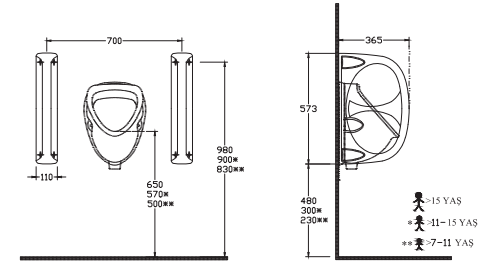

Undercounter Basins

Sanitaryware

10AC77057EC Undercounter Basin 57 cm

571x426 mm
W/Out Taphole
With Overflow
Suitable with undercounter

10AR77051EC Undercounter Basin 52cm

524x422 mm
W/Out Taphole
With Overflow
Suitable with undercounter

10AR77046EC Undercounter Basin 46 cm

460x376 mm
W/Out Taphole
With Overflow
Suitable with undercounter

Squatting Pans and Urinals

10TP91002EC Sun Type Squatting Pan

520x595 mm
Concealed water inlet hole
Fixation Set is Included

10TP93001EC Urinal Separator

573x365 mm
Fixation Set is Included

10TP91001EC Squatting Pan

513x610 mm
Concealed water inlet hole
Fixation Set is Included

10SZ92001EC Urinal

563x390x368 mm
Top inlet or bottom outlet (hidden)
Fixation set is included, Siphon is included