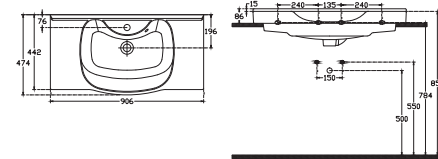

10LE50081EC Linea Basin 81 cm

810x465 mm
With Taphole
Suitable with Furniture and Wall Assembly
With Overflow

10LE50065EC Linea Basin 65 cm

653x464 mm
With Taphole
Suitable with Furniture and Wall Assembly
With Overflow

10LE50065EC
Basin 65 cm

Sanitaryware

SEKURA

14

10SK50091EC
Basin 91 cm

10SK50091EC Sekura Basin 91 cm

906x474 mm
With Taphole, Suitable with Furniture and Wall Assembly
With Overflow

10SK50045EC
Basin 45 cm