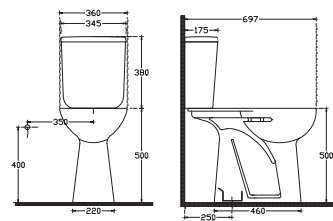

52AL0102E Concealed Flush Mechanism For Plaster Walls

100 mm, Dual Flush

CONTROL PANNELS

- 54MD0103E White Dual Flush
- 54MD0101E Satin Chrome Dual Flush
- 54MD0102E Shiny Chrome Dual Flush

10TP60060EC Handicapped Basin

595x456 mm
With Overflow, Fixation set is not included

60TP0308E Mirror

50x70 cm

10TP16001EC Handicapped WC (S-Trap)

10ET31002EC Cistern

Fixation set is not included
Seat&cover must be ordered separately
Flush Mechanism must be ordered separately

60TP0315E Tip-up Wall Mounted Seat

Top 90° Rank Motion, Stainless steel profiles
Special plastic seat with holes

60TP0313E Wall Mounted Grab Bar

75x75 cm
It can be used left or right side (rotatable leg),
Stainless steel
Ø 32mm