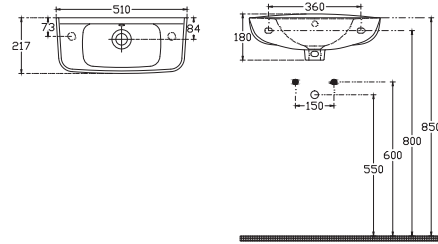

10KFS10056 Basin Set (Square Form)

560x400 mm
With Taphole, Suitable for Wall Assembly
With Overflow, Fixation set is not included
10KF61056EC Basin
10KF38001EC Full Pedestal

Single Piece Basins

10TP70051EC-DL Basin 51 cm, With Taphole
10TP70051EC-DS Basin 51 cm, W/Out Taphole
 217x510 mm, With Overflow
 Fixation set is not included

10TP70050EC-DL Basin 51 cm, With Taphole
10TP70050EC-DS Basin 51 cm, W/Out Taphole
 405x510 mm, With Overflow
 Fixation Set is Included

10TP39001EC Suitable Single WC Half Pedestal

10TP70035EC-DL Basin 35 cm, With Taphole
10TP70035EC-DS Basin 35 cm, W/Out Taphole
 275x355 mm, With Overflow
 Fixation set is not included