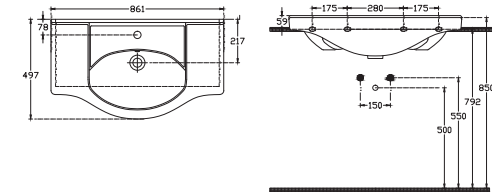

10PS51060EC Snow Basin 60 cm (* Depth 35 cm Compact)

600x350 mm
With Taphole, With Overflow
Suitable with Furniture and Wall Assembly

10PS51040EC Snow Basin 40 cm (* Depth 35 cm Compact)

400x350 mm
With Taphole, With Overflow
Suitable with Furniture and Wall Assembly

10TR50105EC
Tera Basin 106 cm

10TR50086EC
Basin 87 cm

10TR50076EC
Basin 75 cm

10TR50105EC Tera Basin 106 cm

1054x500 mm
With Taphole, With Overflow
Suitable with Furniture and Wall Assembly

10TR50086EC Tera Basin 87 cm

861x497 mm
With Taphole, With Overflow
Suitable with Furniture and Wall Assembly

10TR50076EC Tera Basin 75 cm

752x509 mm
With Taphole, With Overflow
Suitable with Furniture and Wall Assembly

10TR50067EC Tera Basin 66 cm