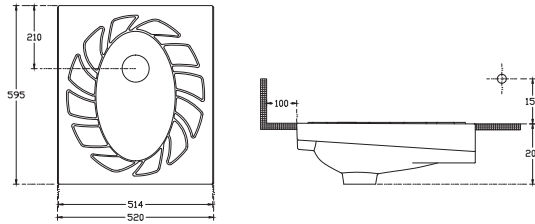

10AR77046EC Undercounter Basin 46 cm

460x376 mm
W/Out Taphole
With Overflow
Suitable with undercounter

Squatting Pans and Urinals

10TP91002EC Sun Type Squatting Pan

520x595 mm
Concealed water inlet hole
Fixation Set is Included