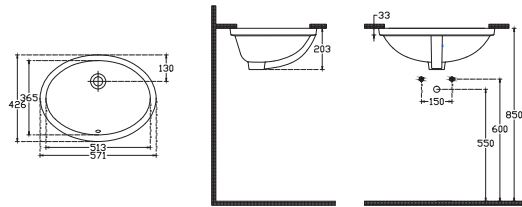

10AR77046EC Undercounter Basin 46 cm

Undercounter Basins

Sanitaryware

10AC77057EC Undercounter Basin 57 cm

571x426 mm
W/Out Taphole
With Overflow
Suitable with undercounter

10AR77051EC Undercounter Basin 52cm