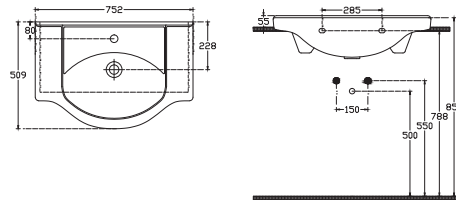

10PS51060EC Snow Basin 60 cm (* Depth 35 cm Compact)

600x350 mm
With Taphole, With Overflow
Suitable with Furniture and Wall Assembly

10PS51040EC Snow Basin 40 cm (* Depth 35 cm Compact)

400x350 mm
With Taphole, With Overflow
Suitable with Furniture and Wall Assembly

10TR50105EC
Tera Basin 106 cm

10TR50086EC
Basin 87 cm

10TR50076EC
Basin 75 cm

10TR50105EC Tera Basin 106 cm

1054x500 mm
With Taphole, With Overflow
Suitable with Furniture and Wall Assembly

10TR50086EC Tera Basin 87 cm

861x497 mm
With Taphole, With Overflow
Suitable with Furniture and Wall Assembly

10TR50076EC Tera Basin 75 cm

752x509 mm
With Taphole, With Overflow
Suitable with Furniture and Wall Assembly

10TR50067EC Tera Basin 66 cm