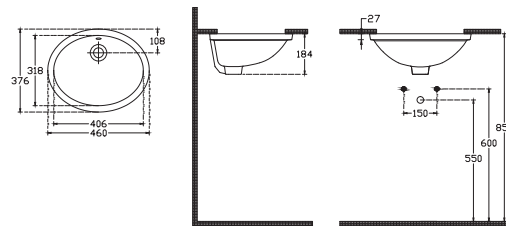

460x376 mm
W/Out Taphole
With Overflow
Suitable with undercounter